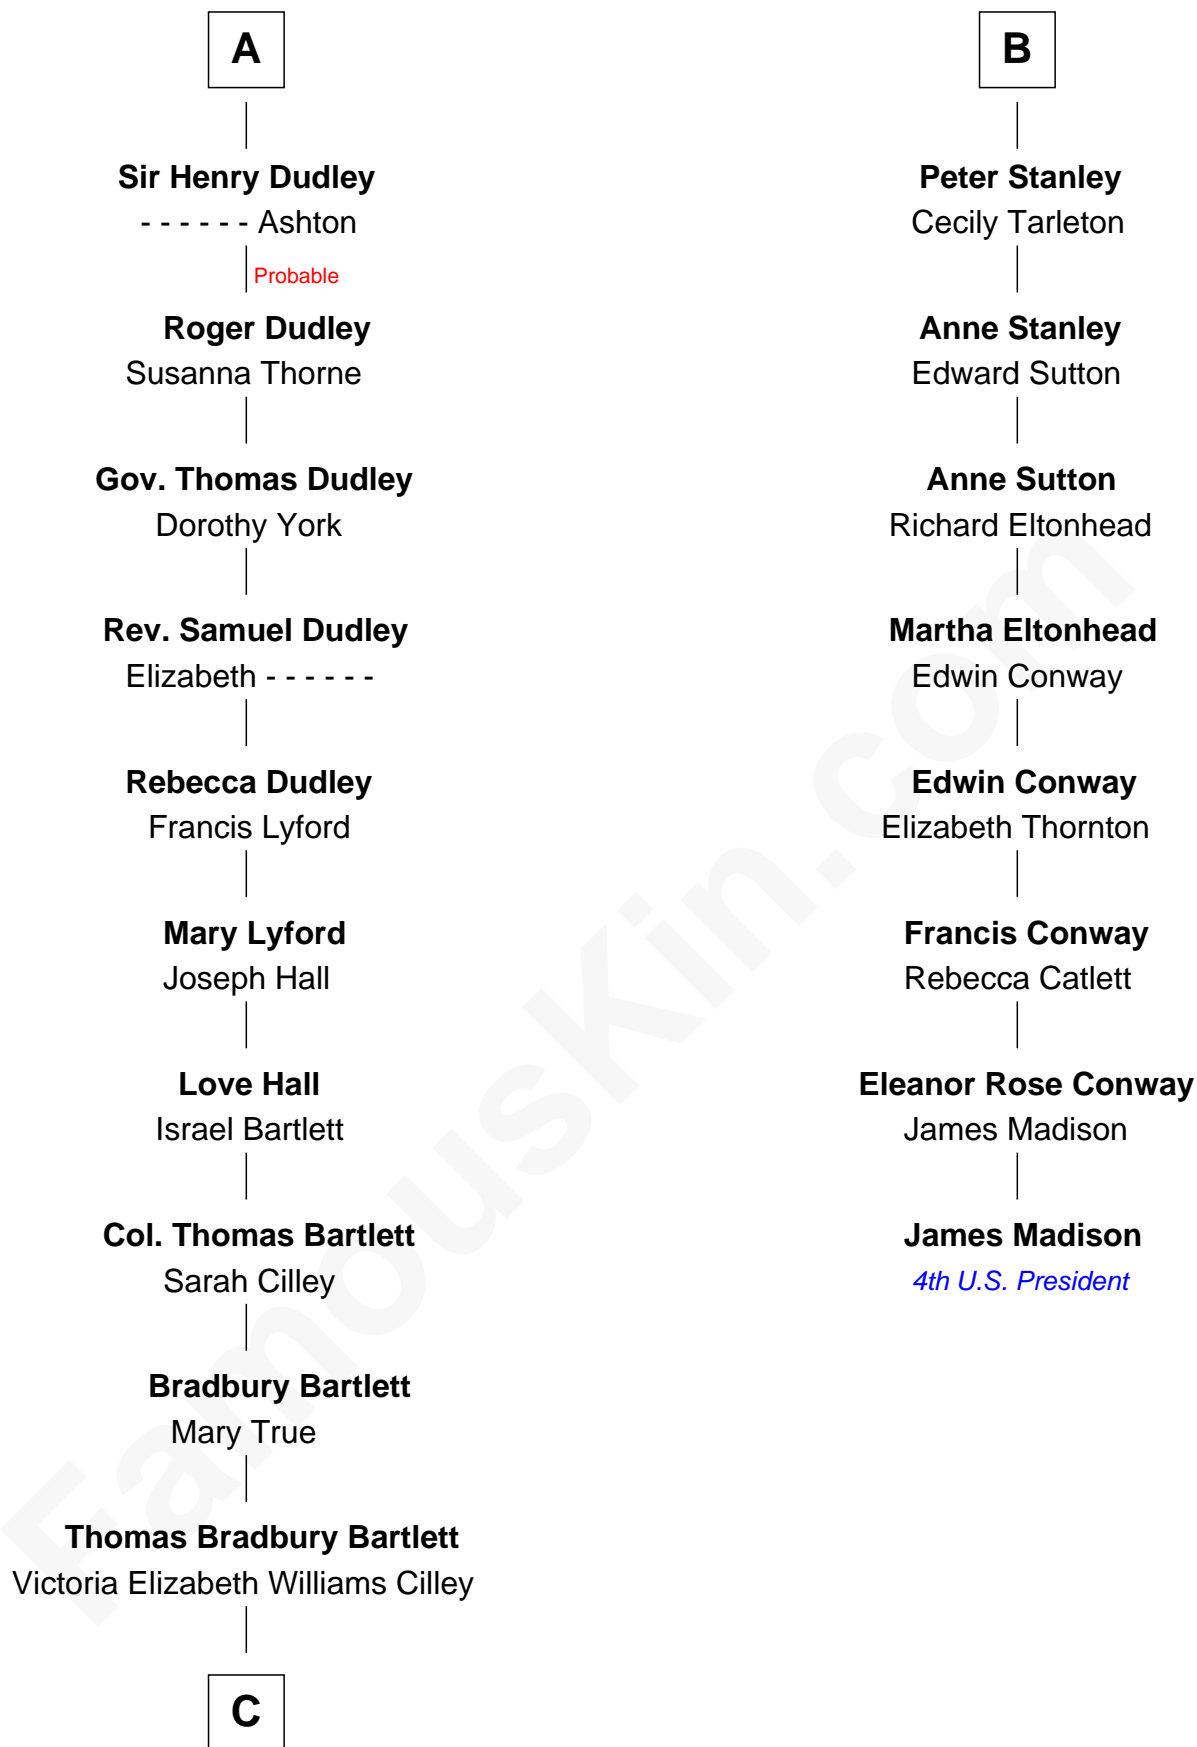

FamousKin.com Relationship Chart of

Alan Shepard

Mercury and Apollo Astronaut

14th cousin 5 times removed of

James Madison

4th U.S. President

Sir Robert de Holland

Maude la Zouche

C

Annie Elizabeth Bartlett
Frederick Johnson Shepard

Alan Bartlett Shepard
Pauline Renza Emerson

Alan Shepard
Mercury and Apollo Astronaut

FamousKin.com