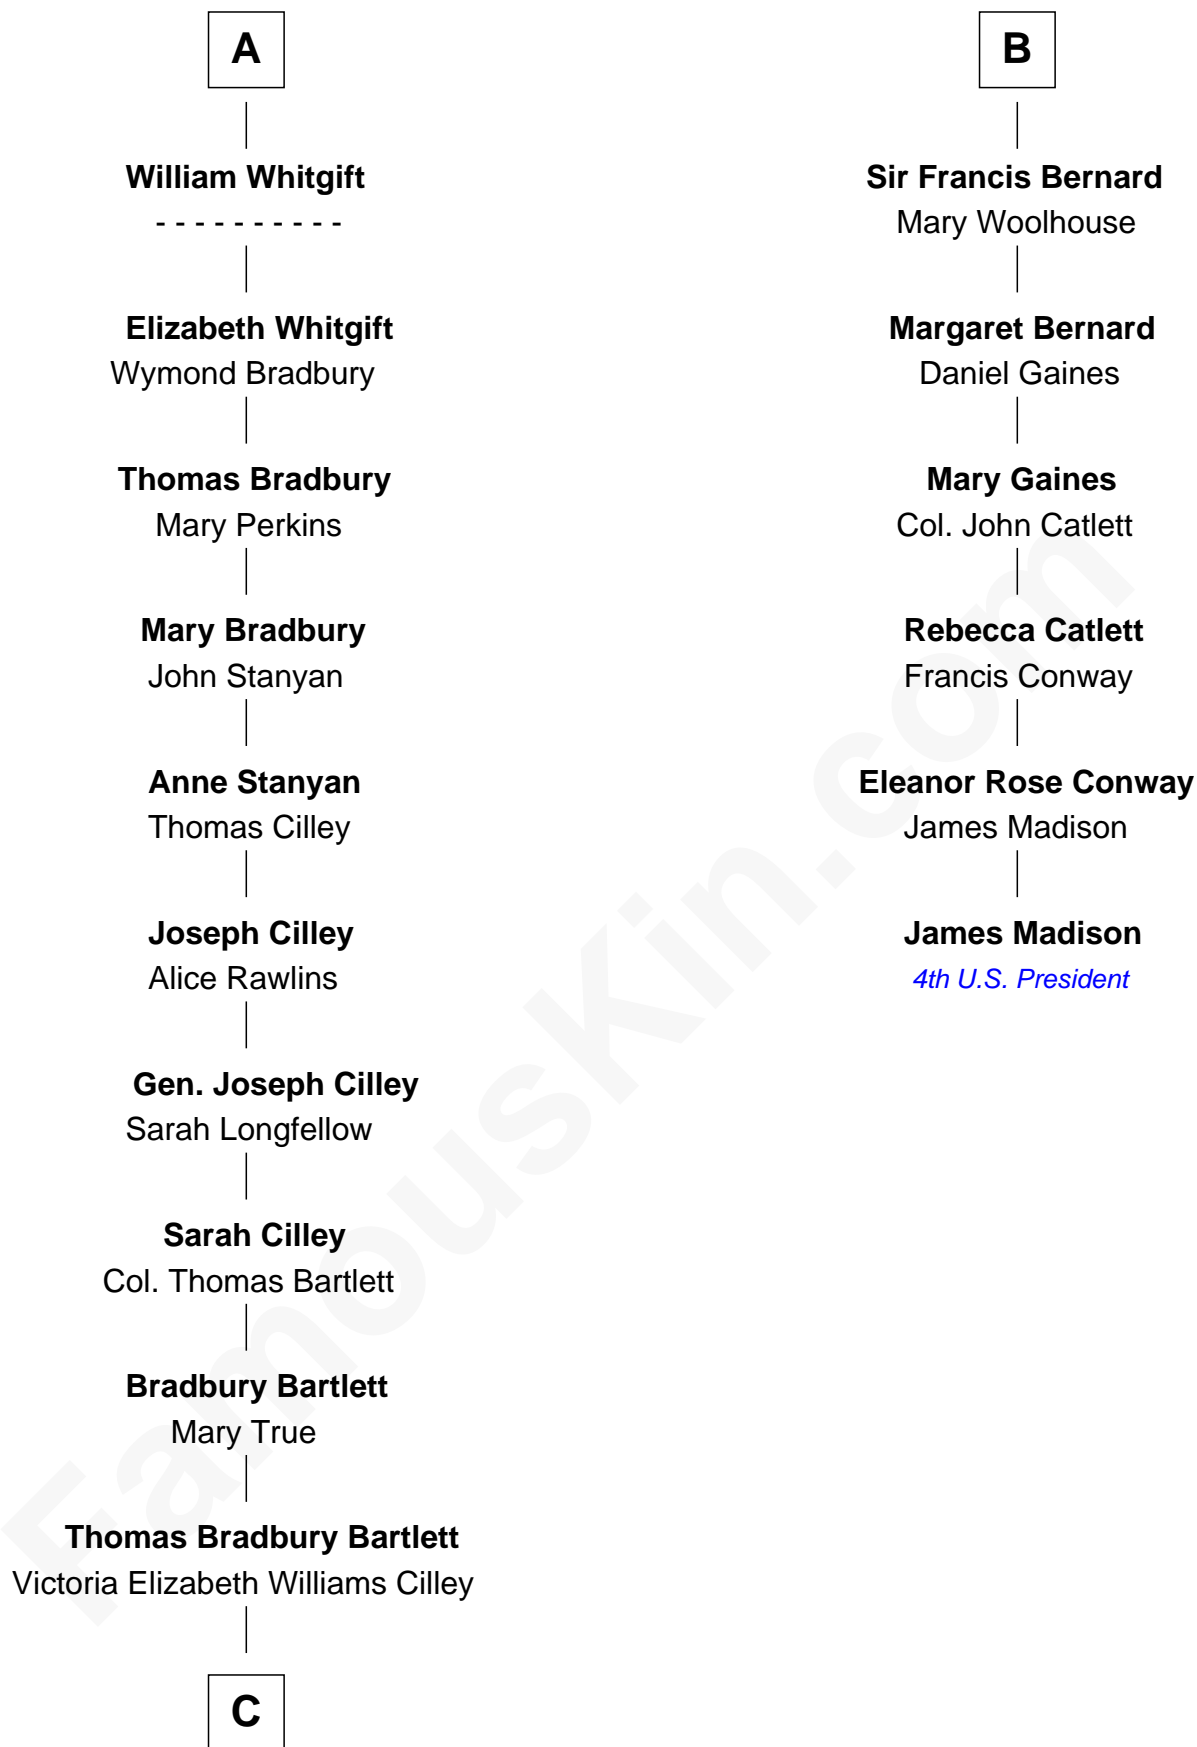

FamousKin.com Relationship Chart of

Alan Shepard

Mercury and Apollo Astronaut

12th cousin 7 times removed of

James Madison

4th U.S. President

John de Welles

Maud de Roos

John de Welles
Eleanor de Mowbray

Eudo de Welles
Maud de Greystoke

Sir Lionel de Welles
Joan de Waterton

Margaret de Welles
Sir Thomas Dymoke

Jane Dymoke
John Fulnetby

Katherine Fulnetby
William Dynwell

Anne Dynwell
Henry Whitgift

A

Margery de Welles
Stephen le Scrope

John le Scrope
Elizabeth Chaworth

Elizabeth le Scrope
Sir Henry le Scrope

Margaret Scrope
John Bernard

John Bernard
Margaret Daundelyn

John Bernard
Cecily Muscote

Francis Bernard
Alice Hazlewood

B

C

Annie Elizabeth Bartlett
Frederick Johnson Shepard

Alan Bartlett Shepard
Pauline Renza Emerson

Alan Shepard
Mercury and Apollo Astronaut

FamousKin.com