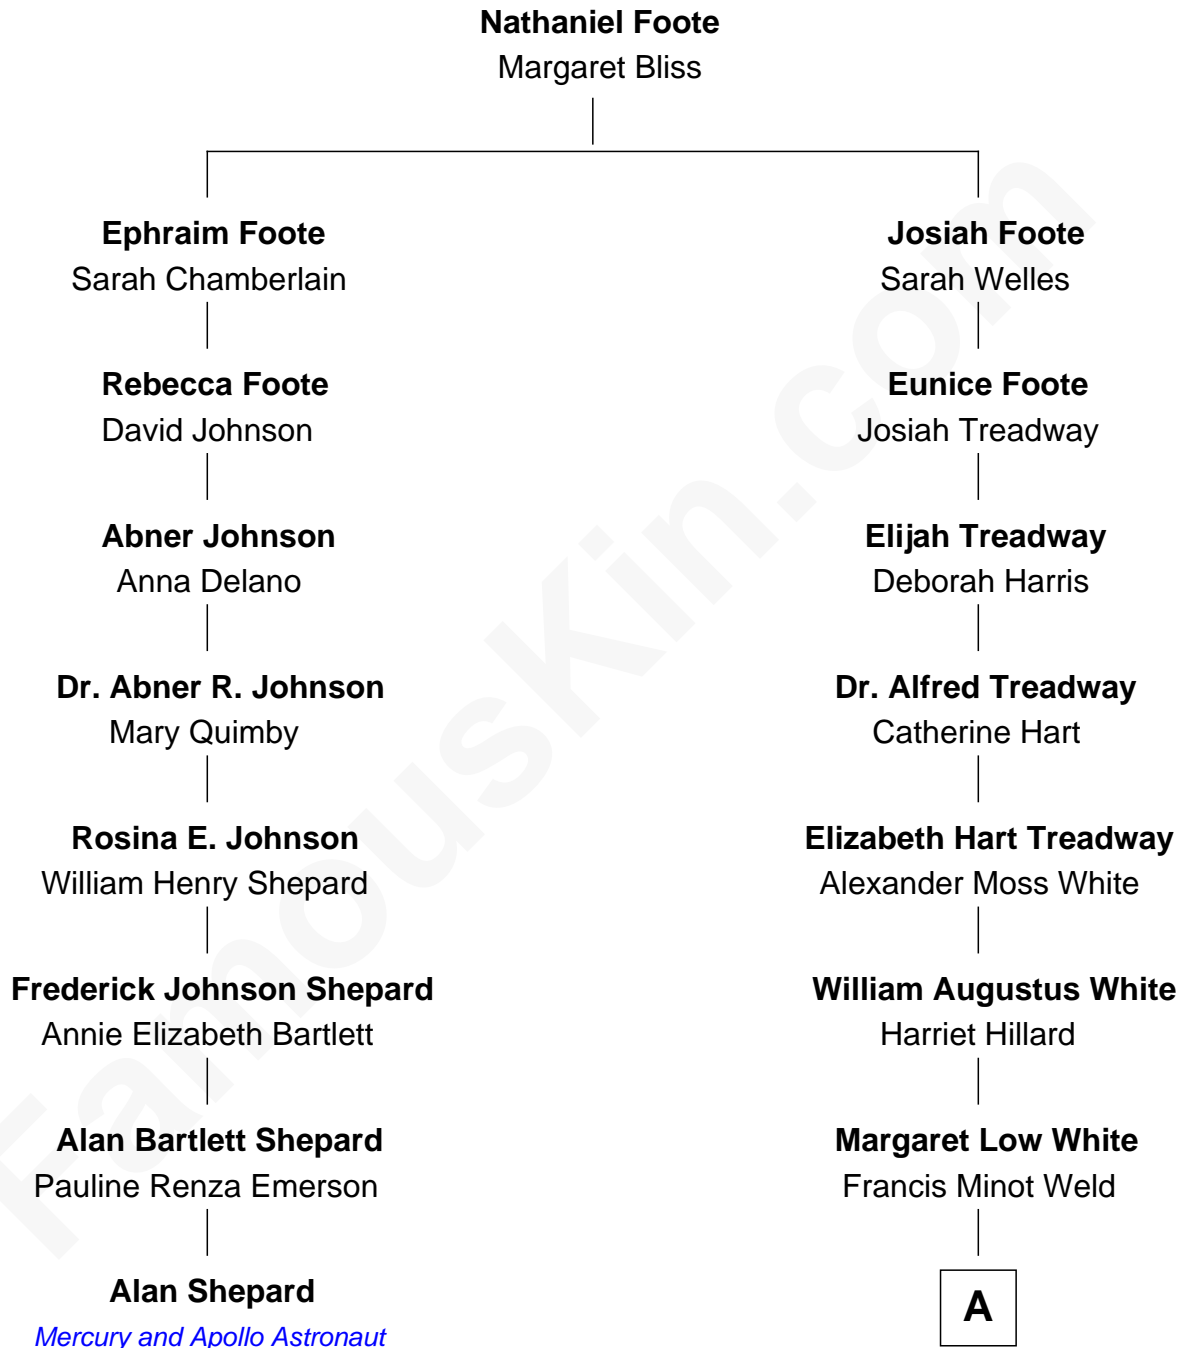

FamousKin.com Relationship Chart of

Alan Shepard

Mercury and Apollo Astronaut

7th cousin 1 time removed of

Bill Weld

68th Governor of Massachusetts

A

David Weld

Mary Blake Nichols

Bill Weld

68th Governor of Massachusetts

FamousKin.com