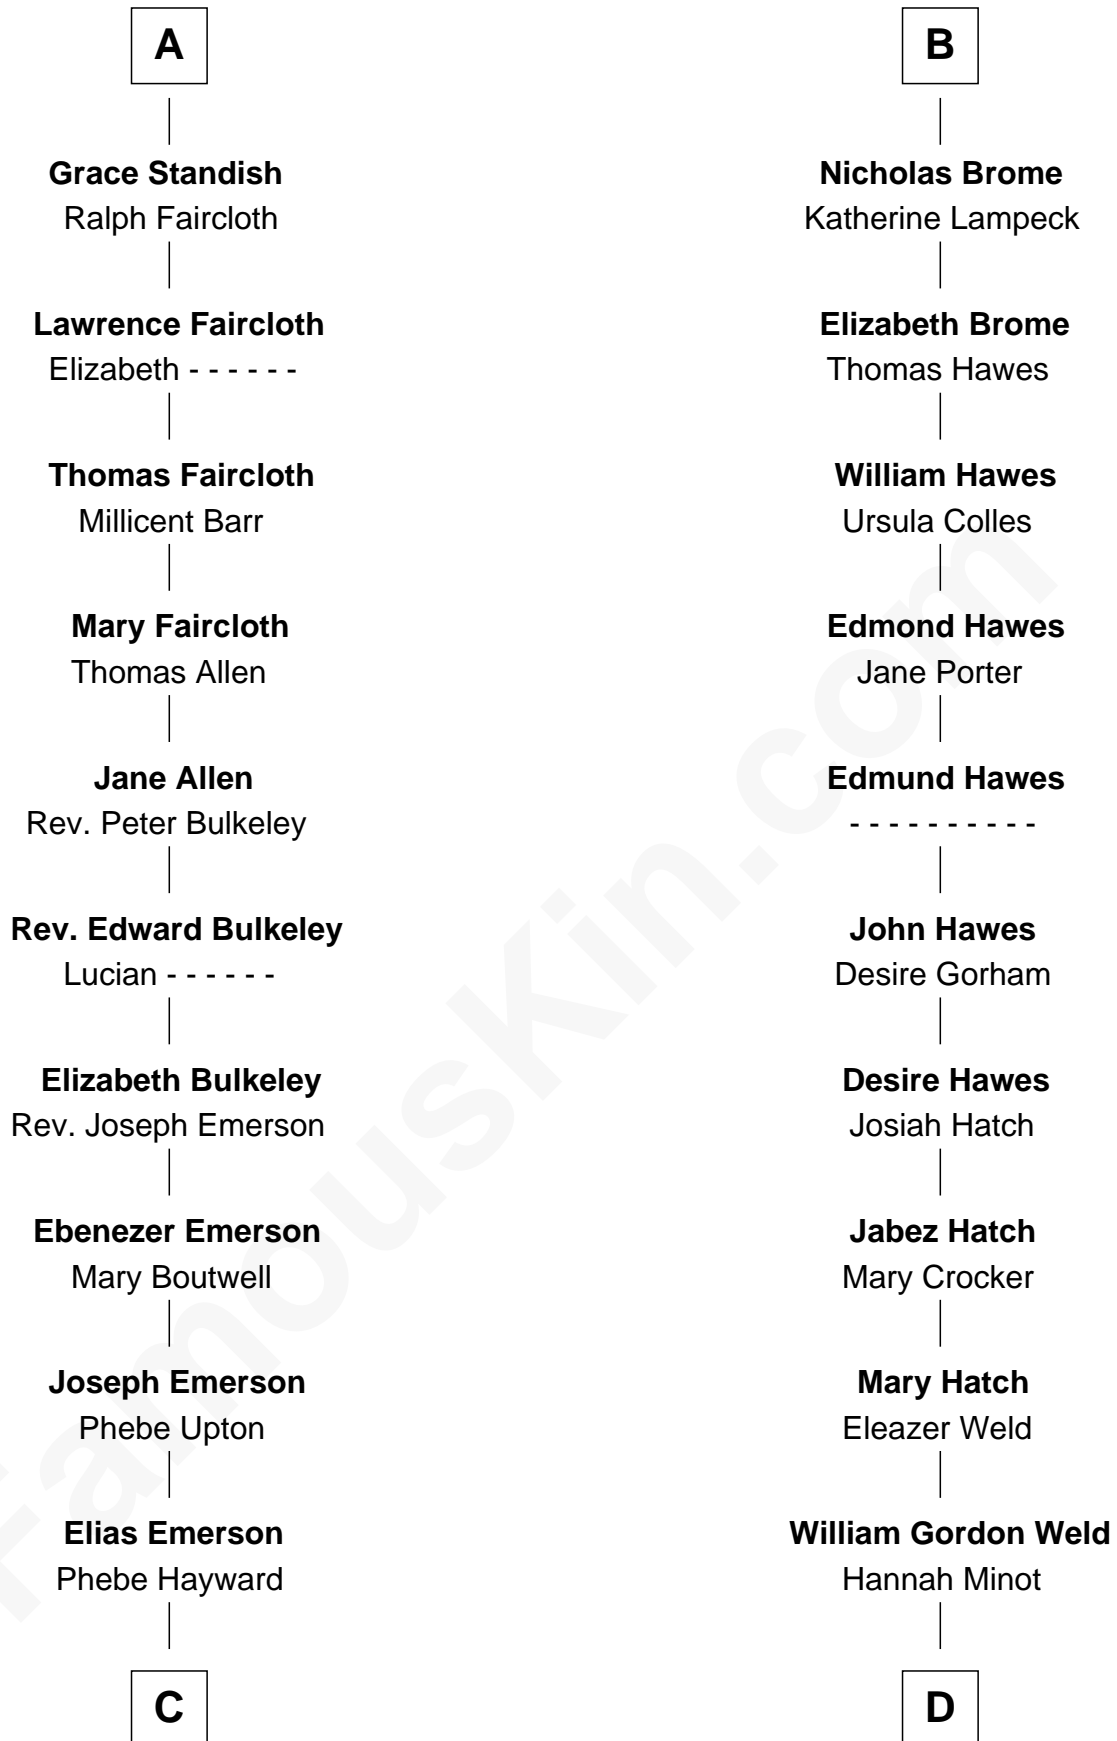

# FamousKin.com Relationship Chart of

**Alan Shepard**

*Mercury and Apollo Astronaut*

21st cousin of

**Bill Weld**

*68th Governor of Massachusetts*

**Sir William de Ros**

Lucy FitzPiers

**C**

**Abraham Emerson**

Mary Benley Eaton

**Charles Stillman Emerson**

Hannah Maria Emmons

**Charles Stillman Emerson**

Belle Winslow

**Pauline Renza Emerson**

Alan Bartlett Shepard

**Alan Shepard**

*Mercury and Apollo Astronaut*

**D**

**Thomas Swan Weld**

Sarah Sumner

**Dr. Francis Minot Weld**

Fanny Elizabeth Bartholomew