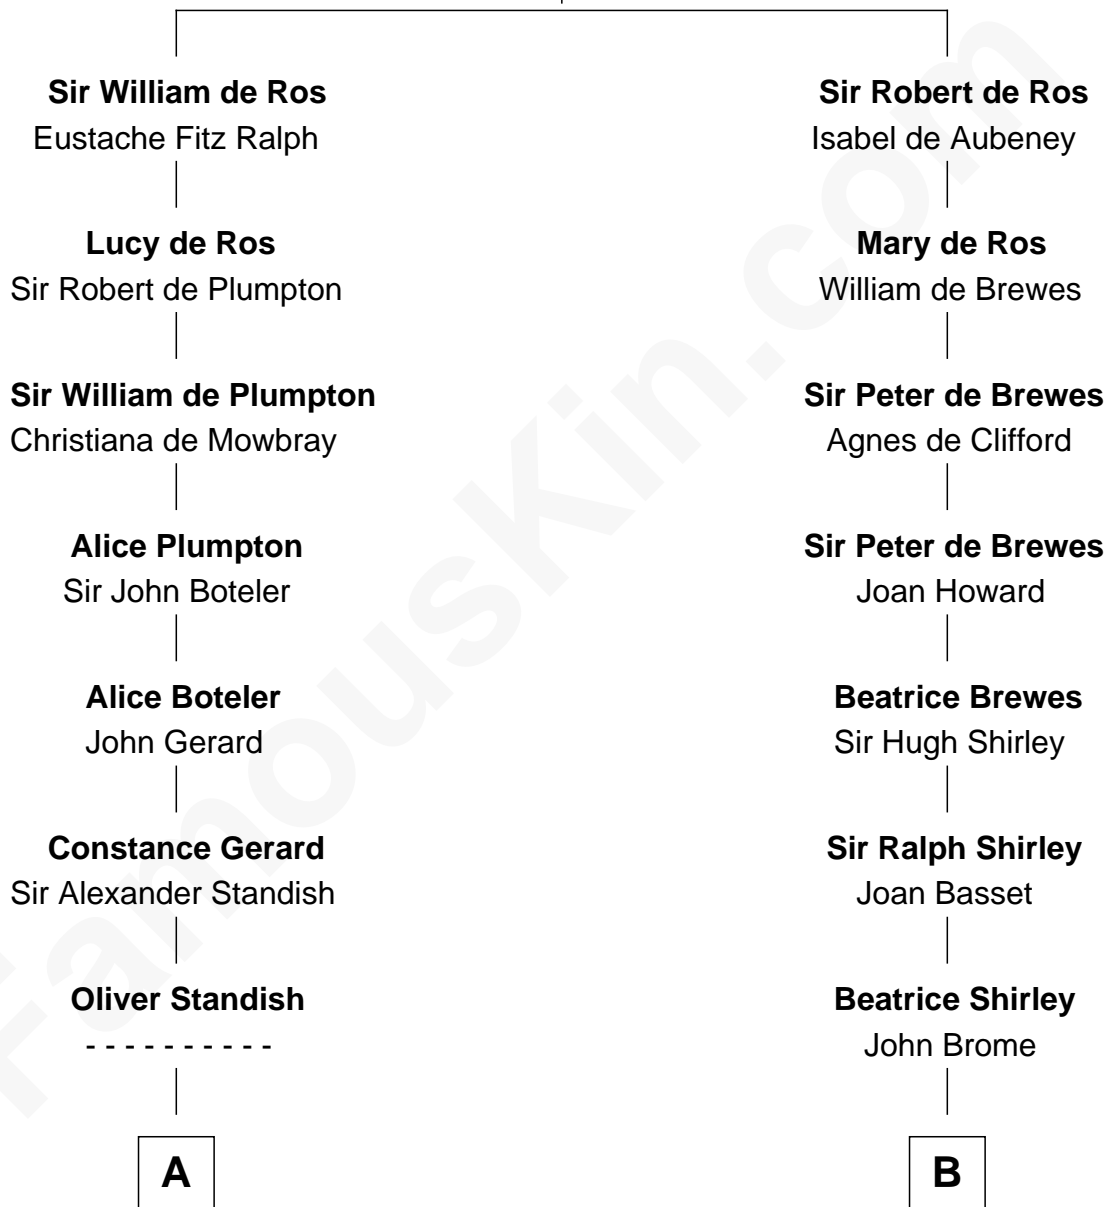

# FamousKin.com Relationship Chart of

**Alan Shepard**

*Mercury and Apollo Astronaut*

21st cousin of

**Bill Weld**

*68th Governor of Massachusetts*

**Sir William de Ros**

Lucy FitzPiers

**C**

**Abraham Emerson**

Mary Benley Eaton

**Charles Stillman Emerson**

Hannah Maria Emmons

**Charles Stillman Emerson**

Belle Winslow

**Pauline Renza Emerson**

Alan Bartlett Shepard

**Alan Shepard**

*Mercury and Apollo Astronaut*

**D**

**Thomas Swan Weld**

Sarah Sumner

**Dr. Francis Minot Weld**

Fanny Elizabeth Bartholomew