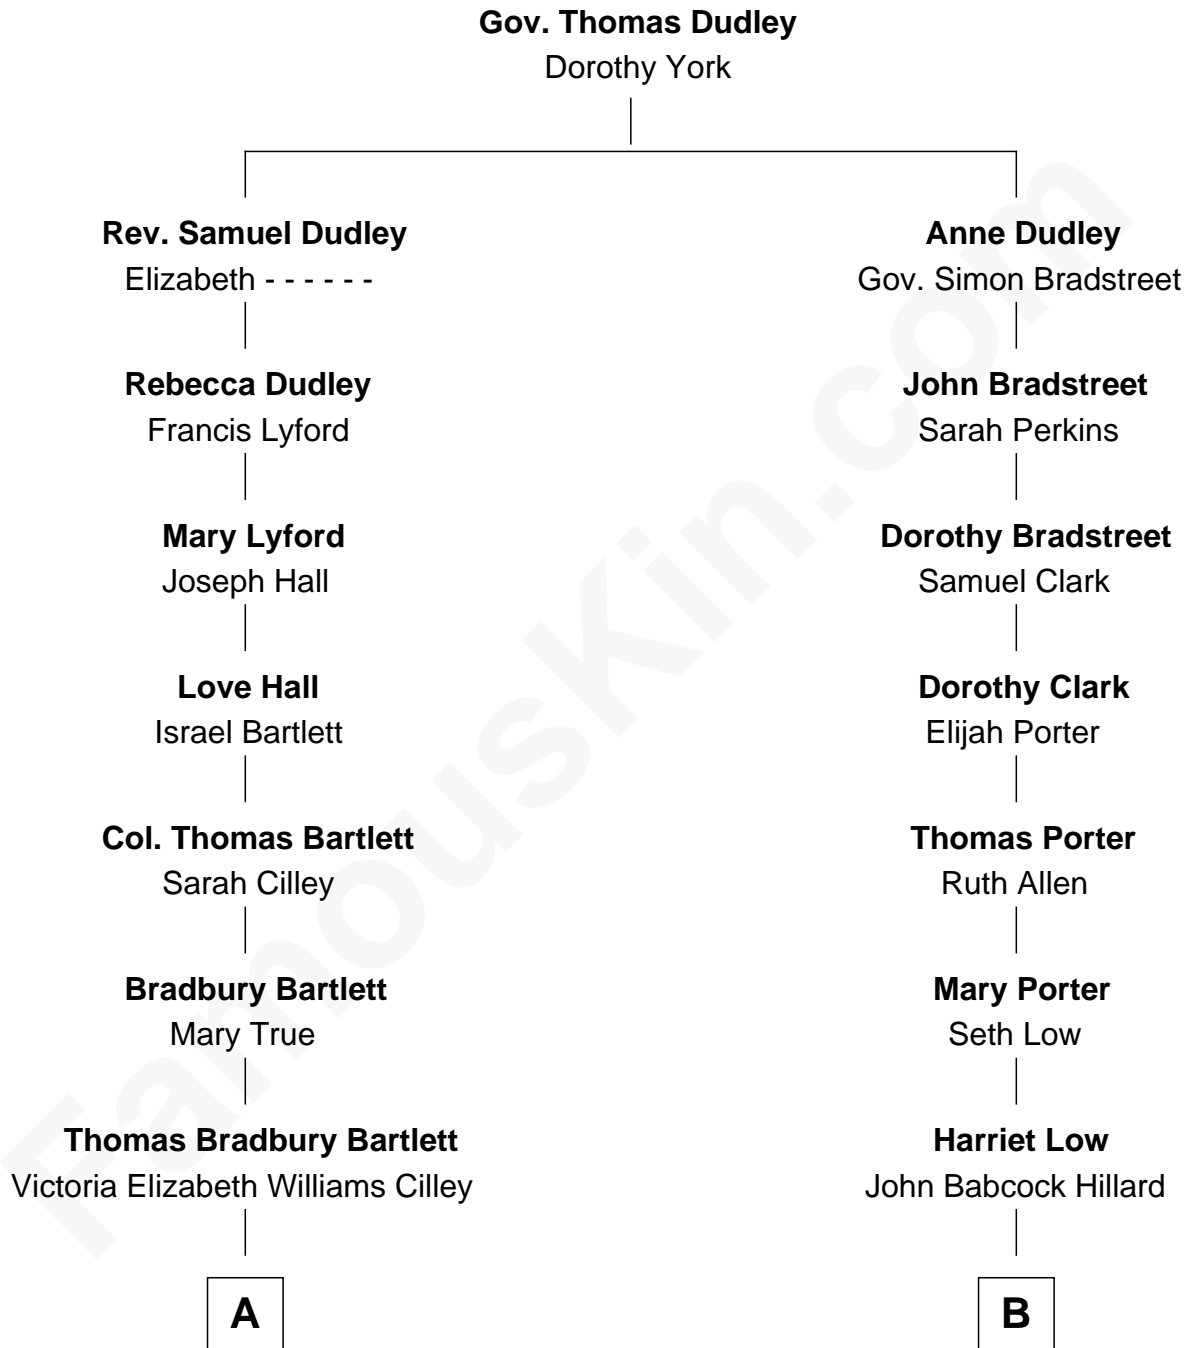

FamousKin.com Relationship Chart of Alan Shepard

Mercury and Apollo Astronaut

9th cousin 1 time removed of

Bill Weld

68th Governor of Massachusetts

A

Annie Elizabeth Bartlett
Frederick Johnson Shepard

Alan Bartlett Shepard
Pauline Renza Emerson

Alan Shepard
Mercury and Apollo Astronaut

B

Harriet Hillard
William Augustus White

Margaret Low White
Francis Minot Weld

David Weld
Mary Blake Nichols

Bill Weld
68th Governor of Massachusetts