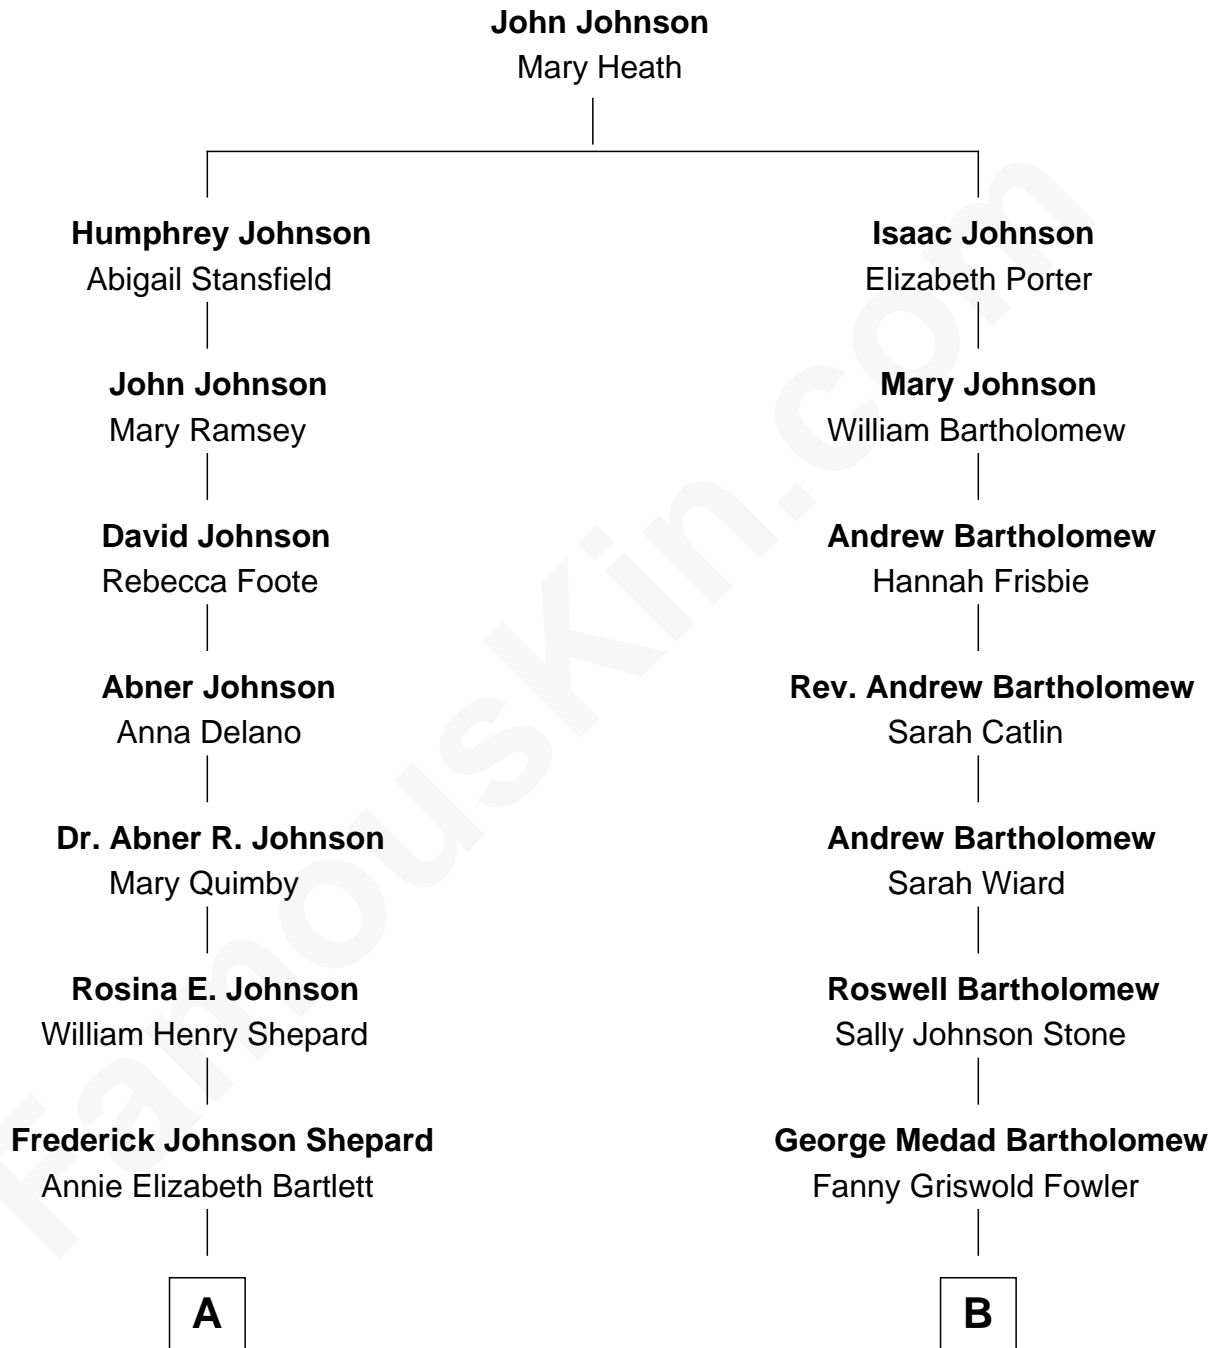

FamousKin.com

Relationship Chart of

Alan Shepard

Mercury and Apollo Astronaut

8th cousin 2 times removed of

Bill Weld

68th Governor of Massachusetts

A

Alan Bartlett Shepard
Pauline Renza Emerson

Alan Shepard
Mercury and Apollo Astronaut

B

Fanny Elizabeth Bartholomew
Dr. Francis Minot Weld

Francis Minot Weld
Margaret Low White

David Weld
Mary Blake Nichols