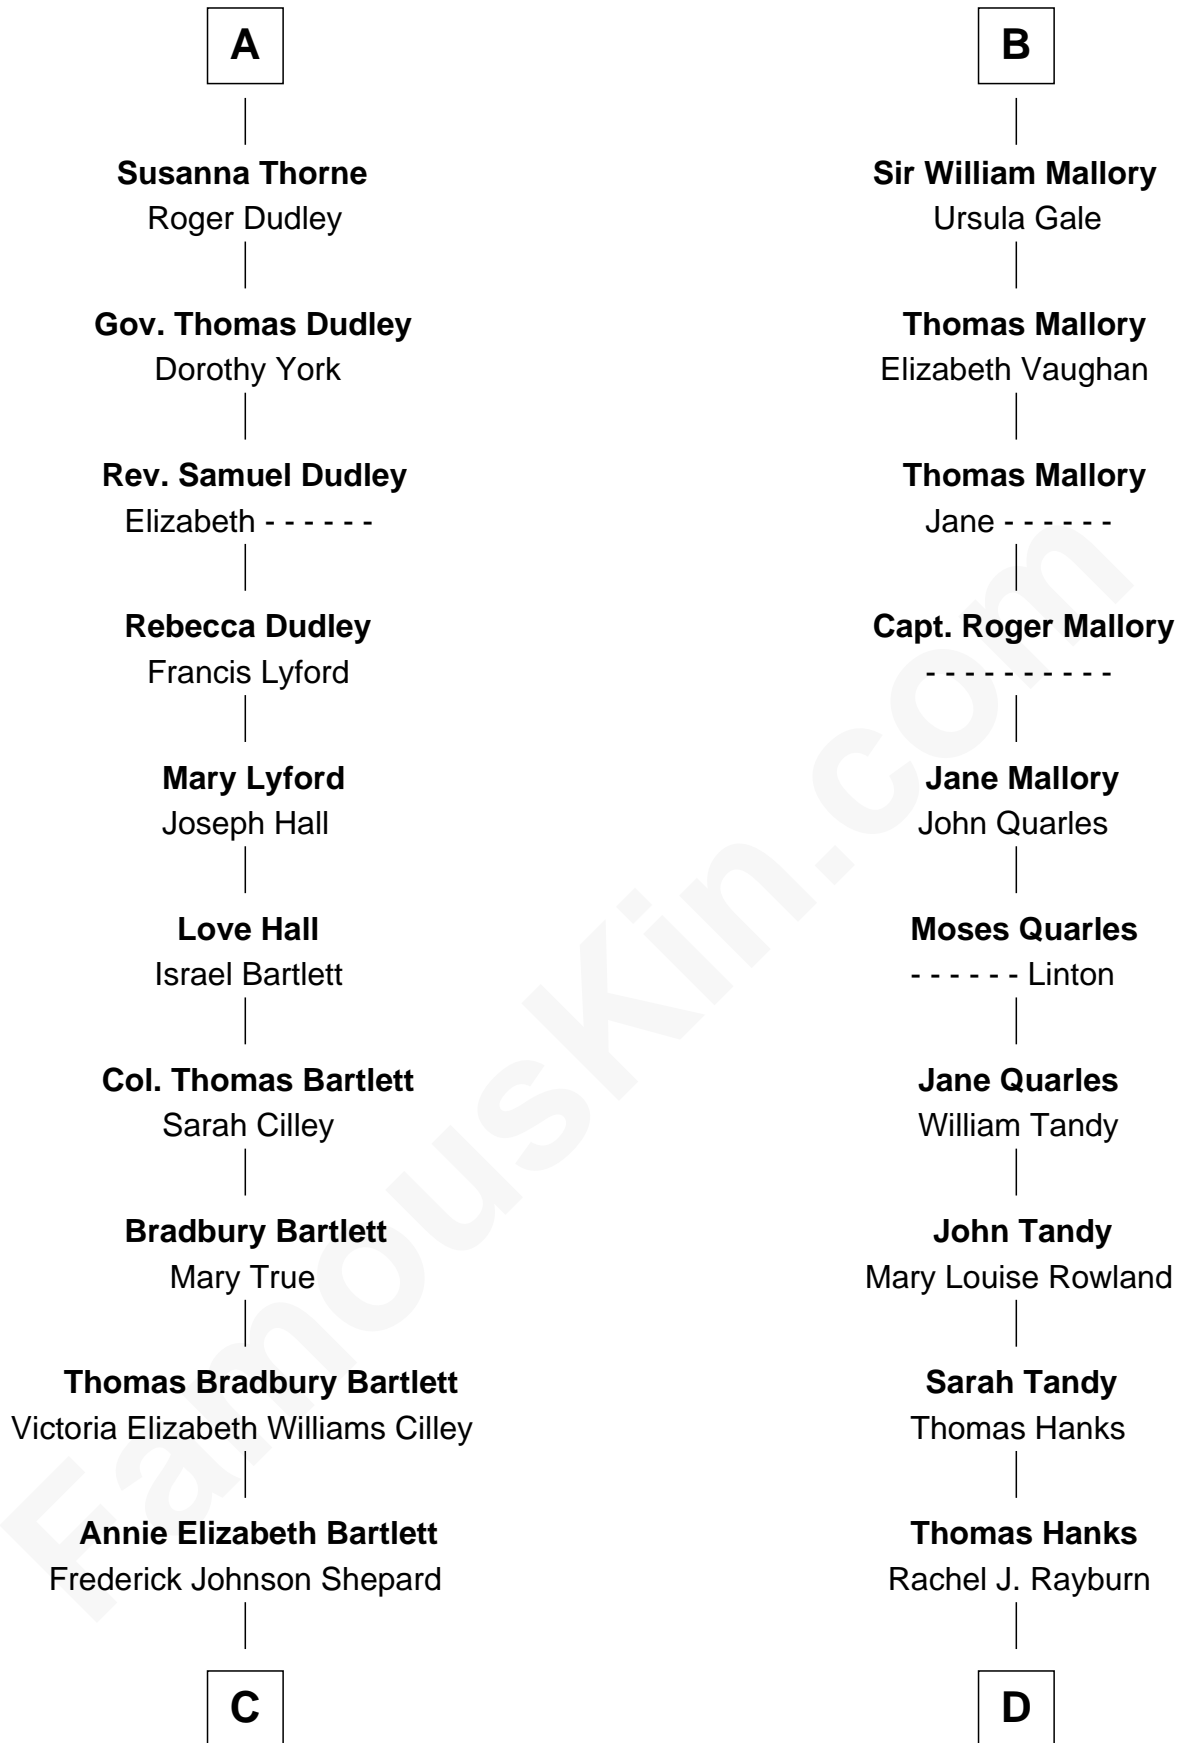

FamousKin.com Relationship Chart of

Alan Shepard

Mercury and Apollo Astronaut

18th cousin 2 times removed of

Tom Hanks

Movie Actor

Sir John Grey

Avice Marmion

C

Alan Bartlett Shepard
Pauline Renza Emerson

Alan Shepard
Mercury and Apollo Astronaut

D

Daniel Boone Hanks
Mary Catherine Mefford

Ernest Buel Hanks
Gladys Hilda Ball

Amos Mefford Hanks
Janet Marylyn Frager