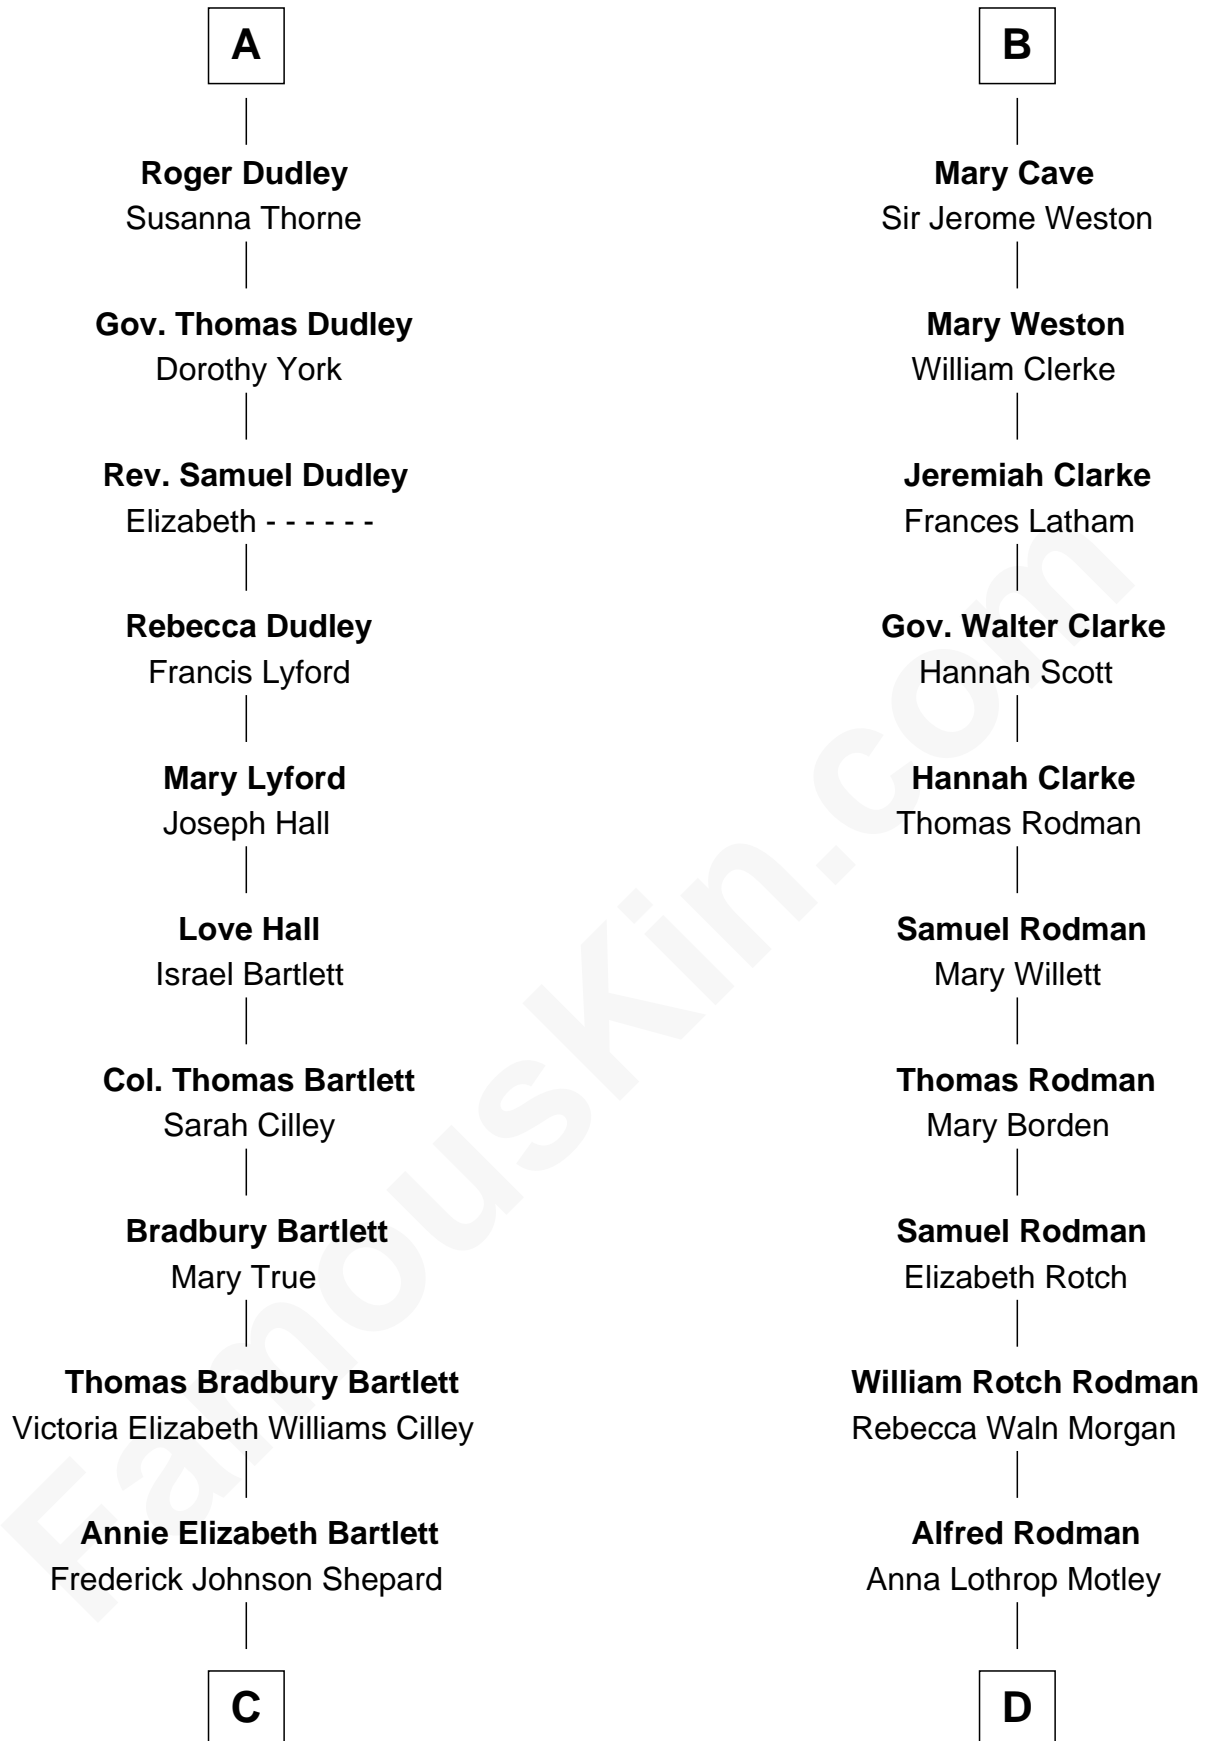

FamousKin.com Relationship Chart of

Alan Shepard

Mercury and Apollo Astronaut

18th cousin 2 times removed of

Tuesday Weld

TV and Movie Actress

Sir Reynold de Grey

Eleanor le Strange

Elizabeth Boteler

Thomas Lovett

Thomas Lovett

Anne Danvers

Elizabeth Lovett

Anthony Cave

B

C

Alan Bartlett Shepard
Pauline Renza Emerson

Alan Shepard
Mercury and Apollo Astronaut

D

Eloise Rodman
Stephen Minot Weld

Edward Motley Weld
Sarah Lothrop King

Lothrop Motley Weld
Yosene Balfour Ker

Tuesday Weld
TV and Movie Actress