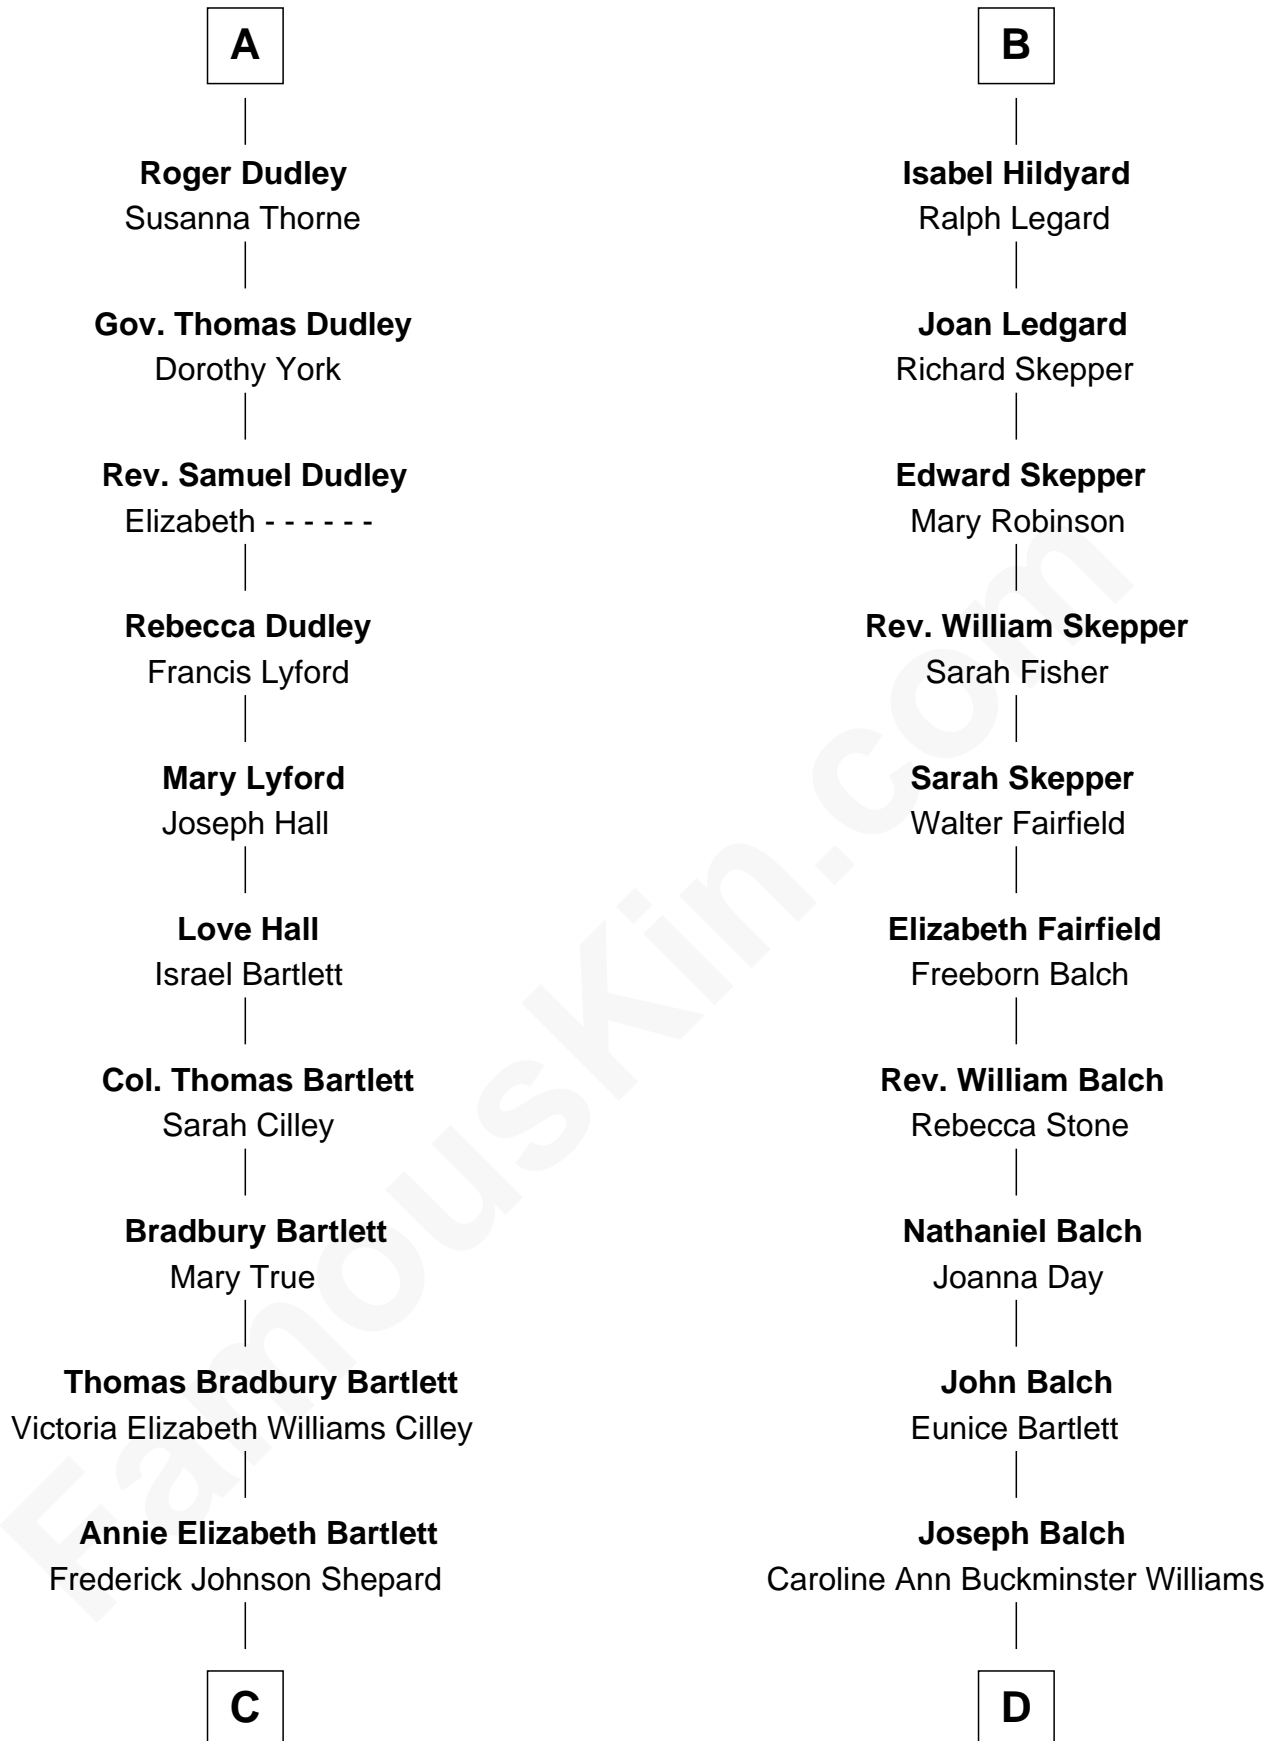

# FamousKin.com Relationship Chart of

**Alan Shepard**

*Mercury and Apollo Astronaut*

18th cousin 3 times removed of

**Tuesday Weld**

*TV and Movie Actress*

**Edward III, King of England**

Philippa of Hainault

**C**

**Alan Bartlett Shepard**  
Pauline Renza Emerson

**Alan Shepard**  
*Mercury and Apollo Astronaut*

**D**

**Sarah Bartlett Balch**  
Stephen Minot Weld

**Stephen Minot Weld**  
Eloise Rodman

**Edward Motley Weld**  
Sarah Lothrop King

**Lothrop Motley Weld**  
Yosene Balfour Ker

**Tuesday Weld**  
*TV and Movie Actress*

FamousKin.com