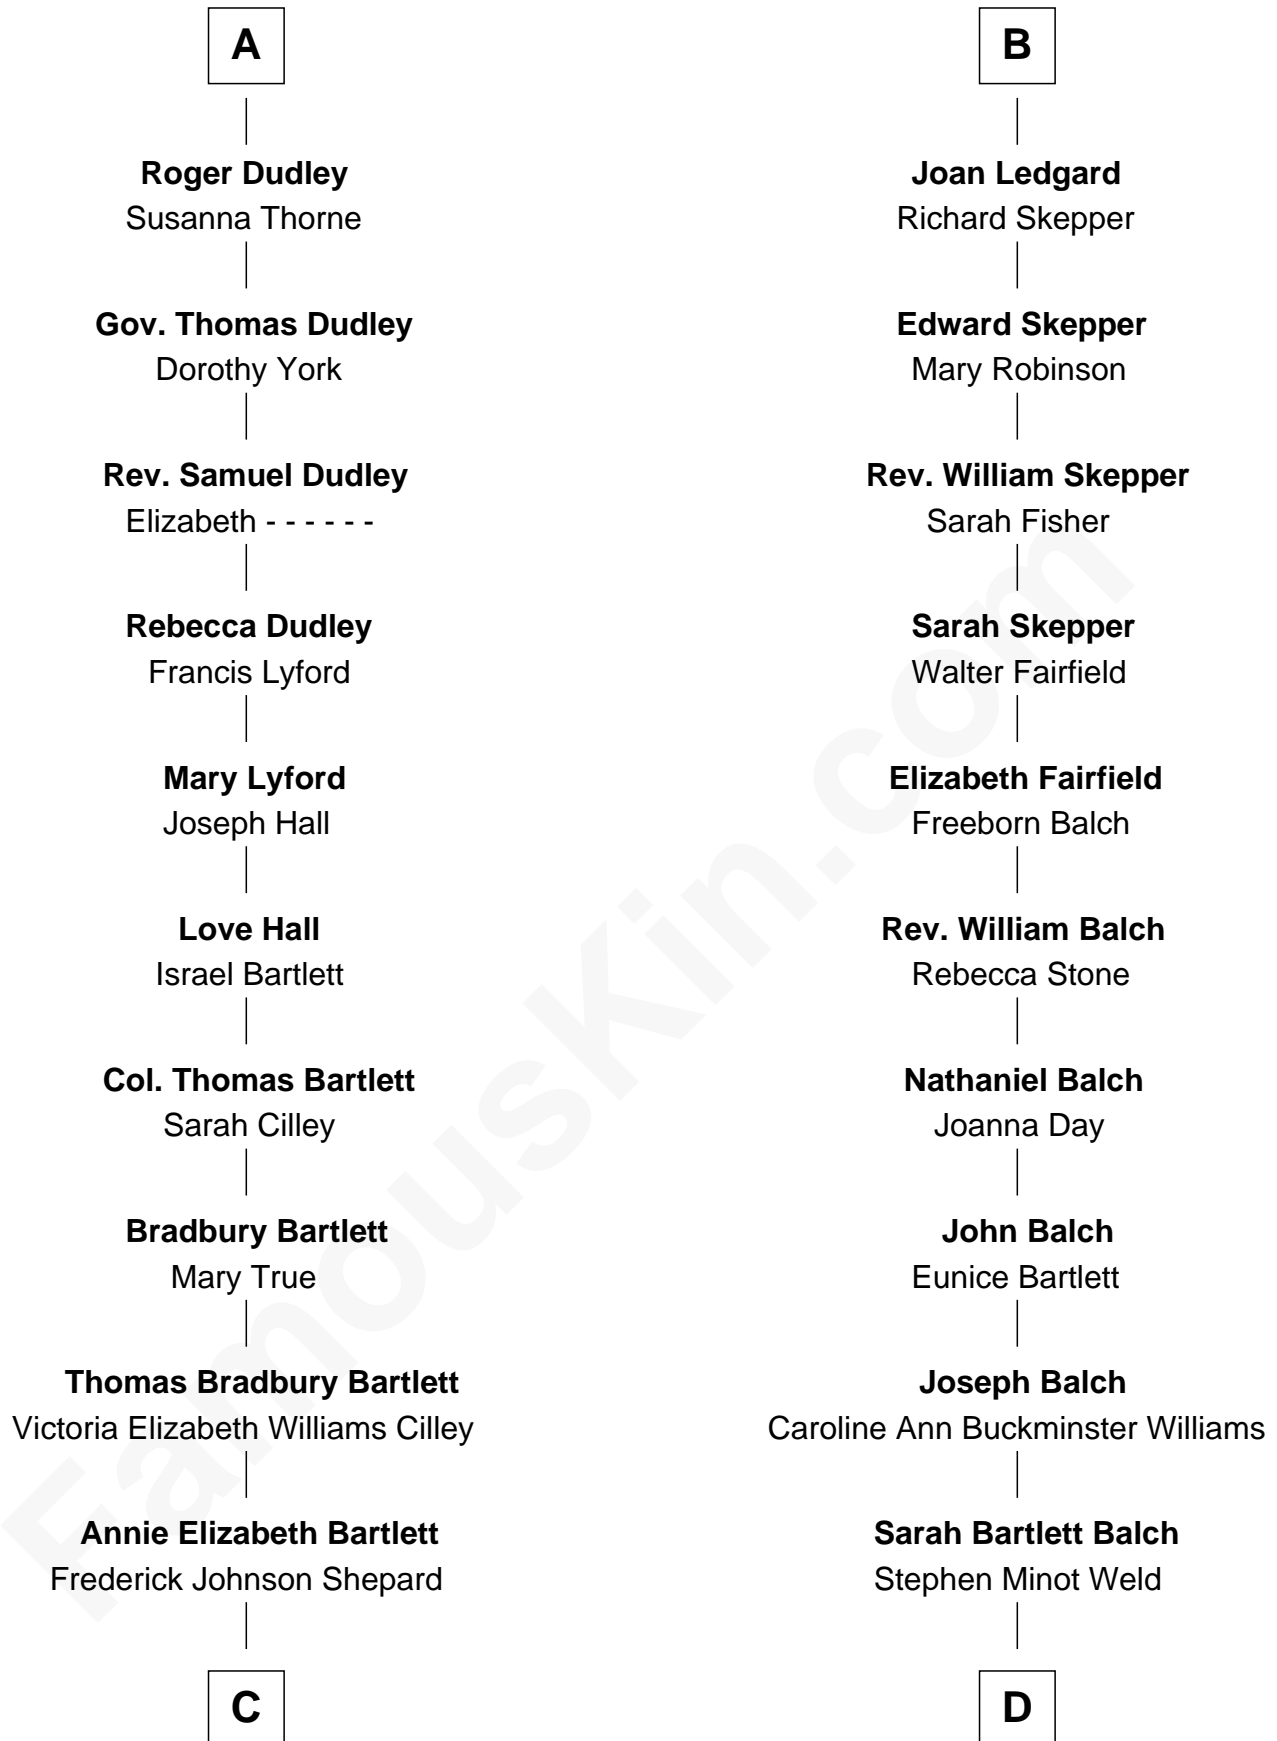

# FamousKin.com Relationship Chart of

**Alan Shepard**

*Mercury and Apollo Astronaut*

18th cousin 2 times removed of

**Tuesday Weld**

*TV and Movie Actress*

**Sir Ralph de Neville**

Alice de Audley

**C**

**Alan Bartlett Shepard**  
Pauline Renza Emerson

**Alan Shepard**  
*Mercury and Apollo Astronaut*

**D**

**Stephen Minot Weld**  
Eloise Rodman

**Edward Motley Weld**  
Sarah Lothrop King

**Lothrop Motley Weld**  
Yosene Balfour Ker

**Tuesday Weld**  
*TV and Movie Actress*

FamousKin.com