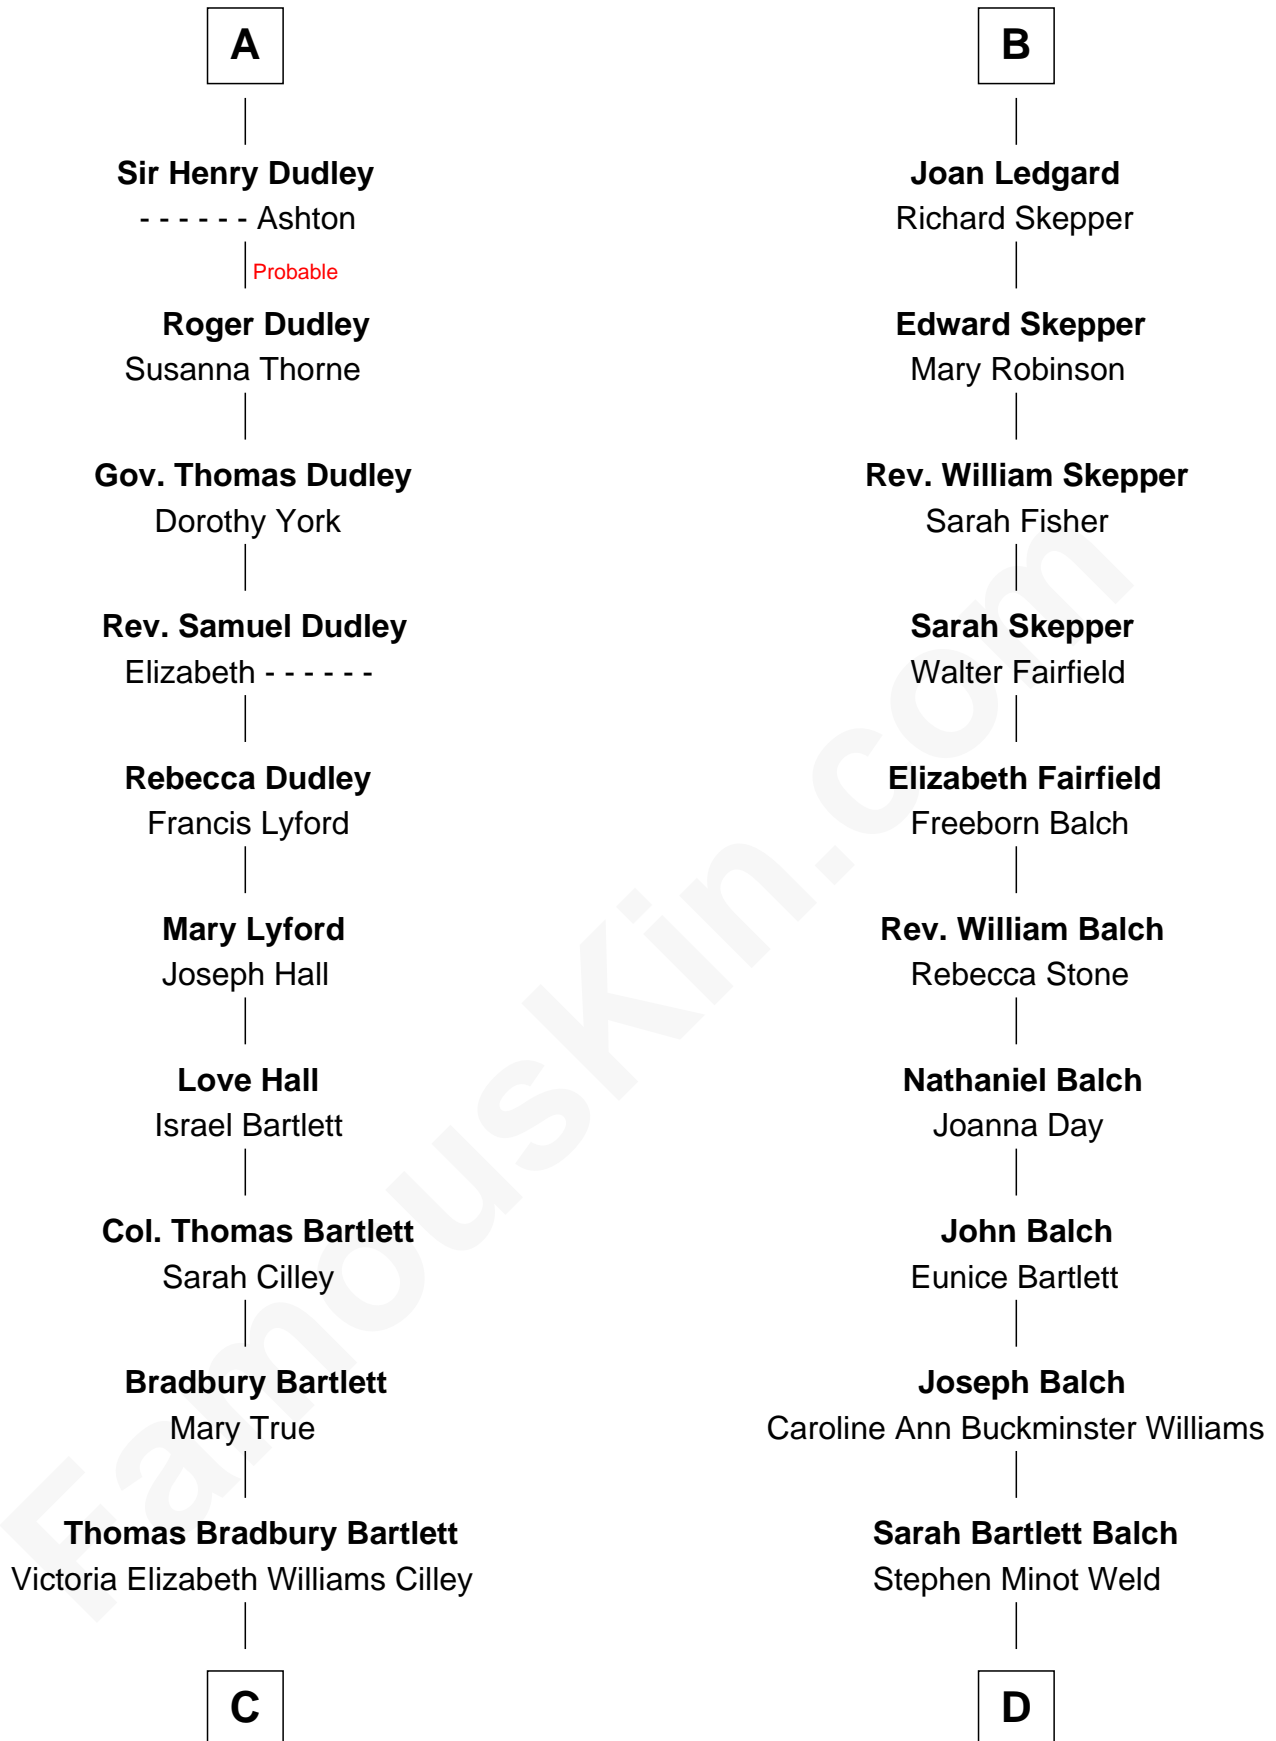

FamousKin.com Relationship Chart of

Alan Shepard

Mercury and Apollo Astronaut

19th cousin 1 time removed of

Tuesday Weld

TV and Movie Actress

Ralph de Stafford

Margaret de Audley

Sir Robert Hildyard

Sir Piers Hildyard

Joan de la See

Isabel Hildyard

Ralph Legard

B

C

Annie Elizabeth Bartlett
Frederick Johnson Shepard

Alan Bartlett Shepard
Pauline Renza Emerson

Alan Shepard
Mercury and Apollo Astronaut

D

Stephen Minot Weld
Eloise Rodman

Edward Motley Weld
Sarah Lothrop King

Lothrop Motley Weld
Yosene Balfour Ker

Tuesday Weld
TV and Movie Actress