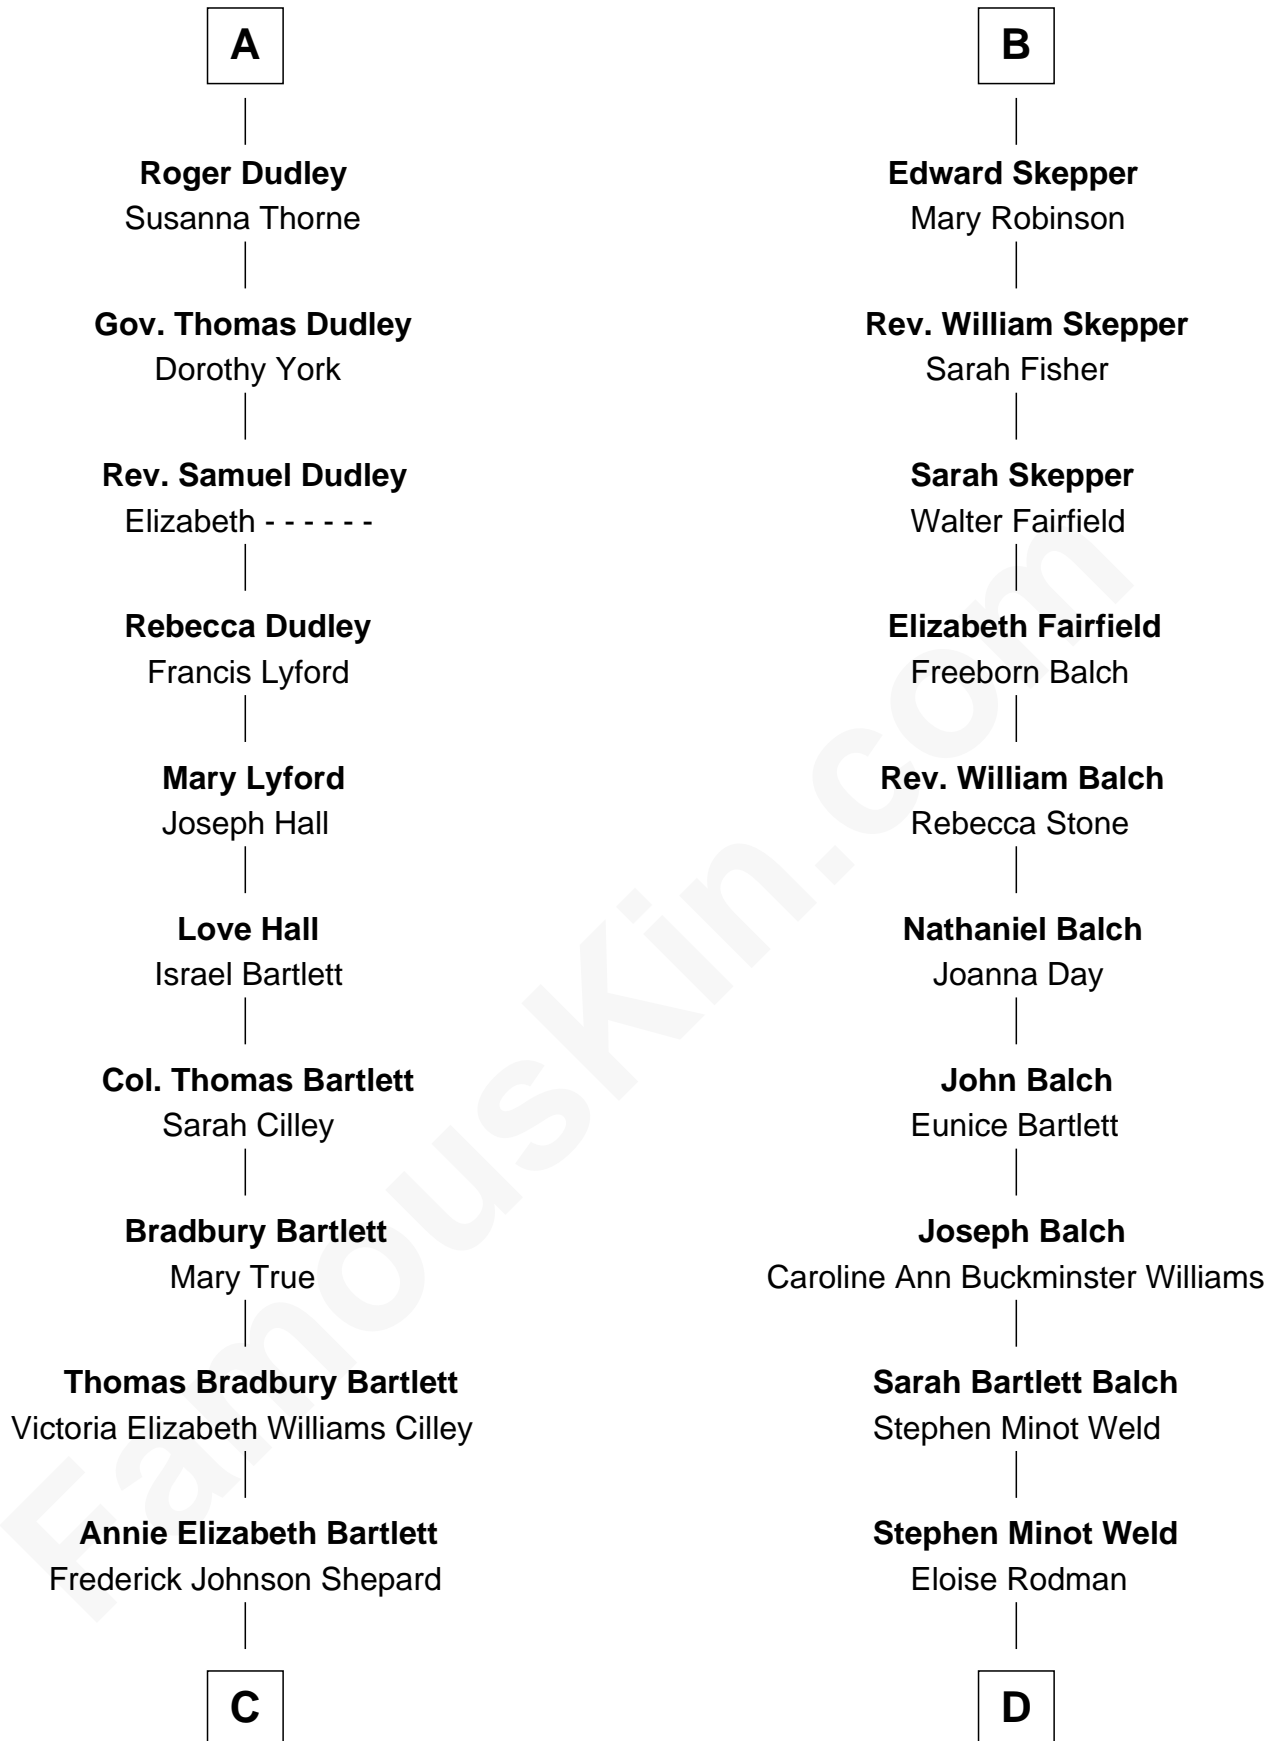

FamousKin.com Relationship Chart of

Alan Shepard

Mercury and Apollo Astronaut

18th cousin 1 time removed of

Tuesday Weld

TV and Movie Actress

Sir Philip le Despencer

Elizabeth - - - - -

Sir Philip le Despencer

Elizabeth de Tibetot

Margery Despencer

Sir Roger Wentworth

Sir Philip Wentworth

Mary Clifford

Elizabeth Wentworth

Sir Martin de la See

Joan de la See

Sir Piers Hildyard

Isabel Hildyard

Ralph Legard

Joan Ledgard

Richard Skepper

B

C

Alan Bartlett Shepard
Pauline Renza Emerson

Alan Shepard
Mercury and Apollo Astronaut

D

Edward Motley Weld
Sarah Lothrop King

Lothrop Motley Weld
Yosene Balfour Ker

Tuesday Weld
TV and Movie Actress

FamousKin.com