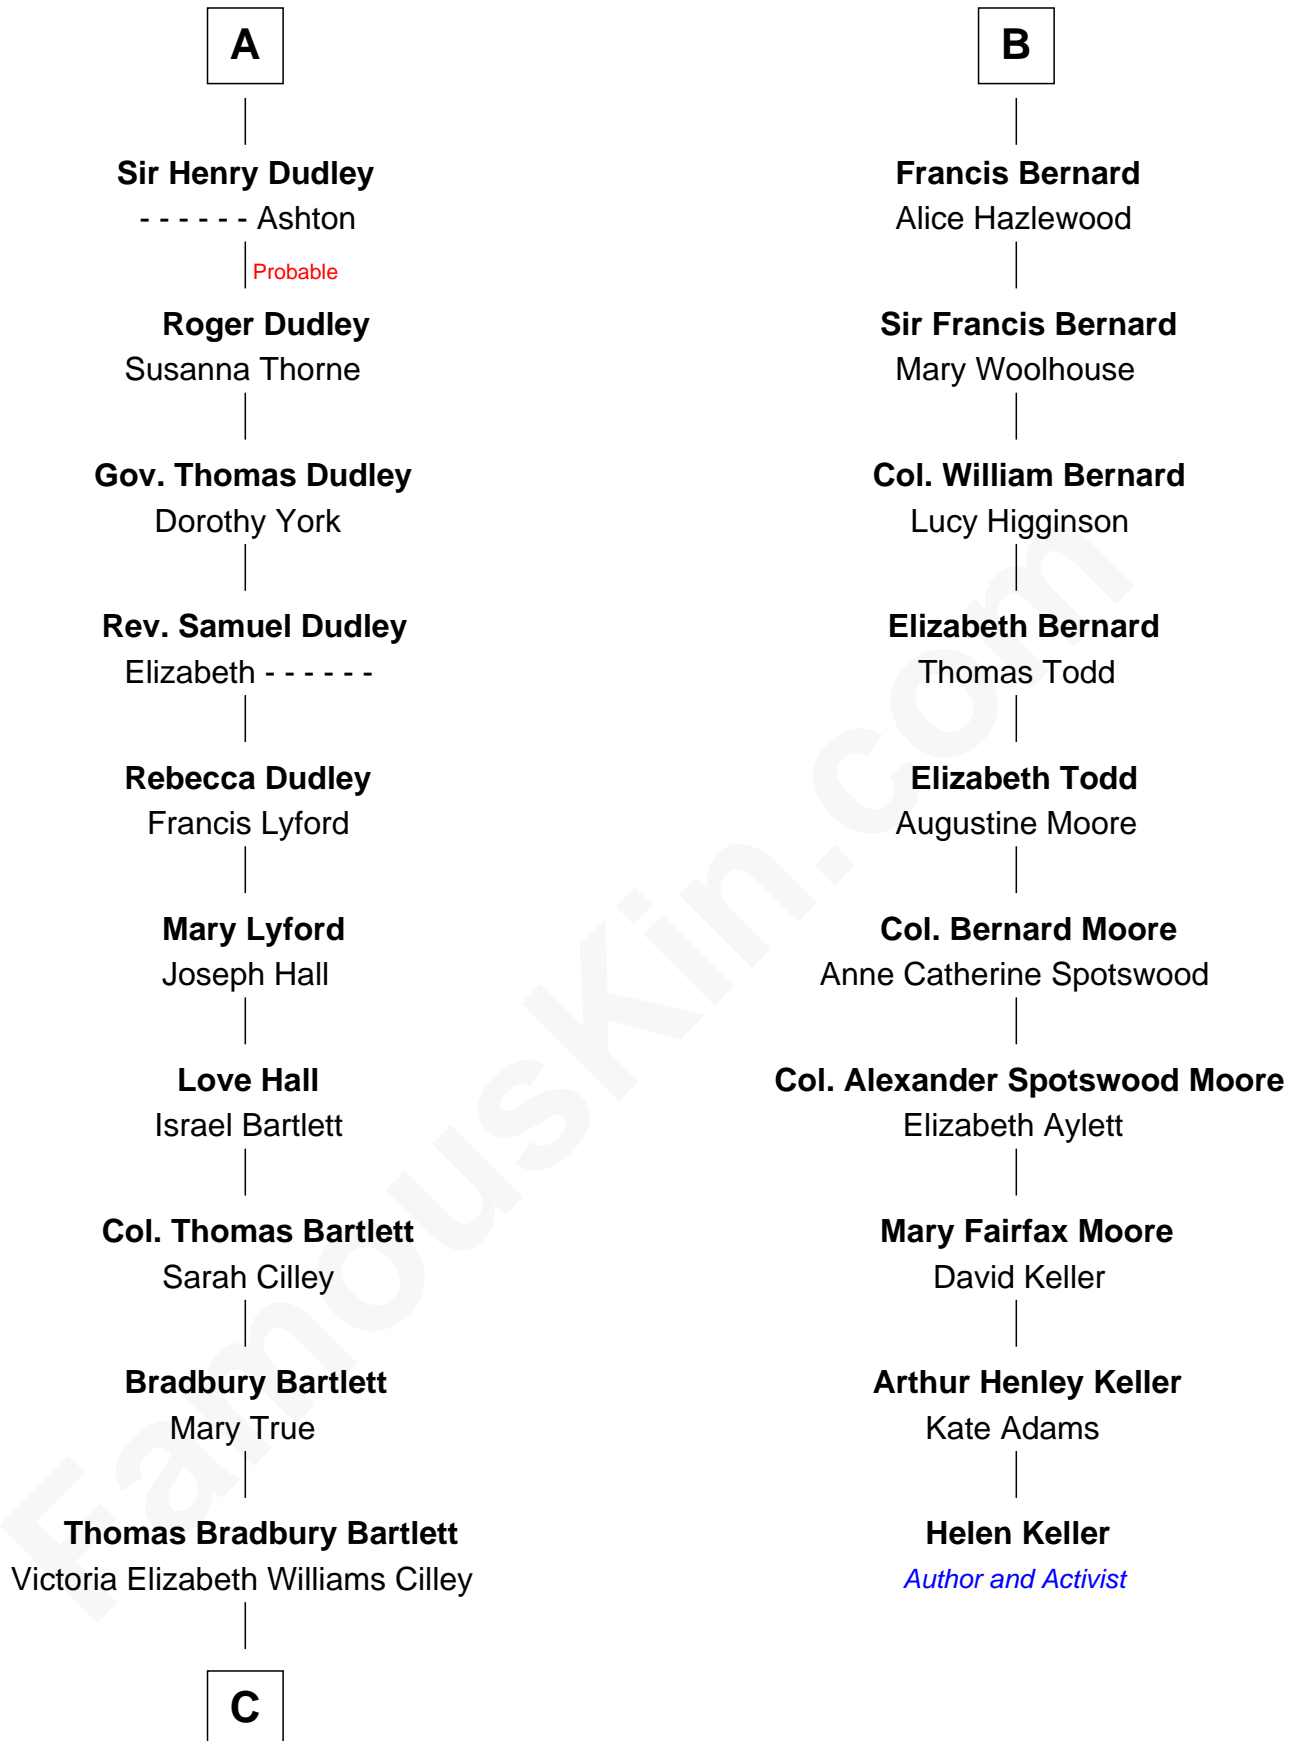

FamousKin.com

Relationship Chart of

Alan Shepard

Mercury and Apollo Astronaut

16th cousin 3 times removed of

Helen Keller

Author and Activist

Ralph de Stafford
Margaret de Audley

John Bernard

John Bernard

Margaret Daundelyn

John Bernard

Cecily Muscote

B

C

—
Annie Elizabeth Bartlett
Frederick Johnson Shepard

—
Alan Bartlett Shepard
Pauline Renza Emerson

—
Alan Shepard
Mercury and Apollo Astronaut

FamousKin.com