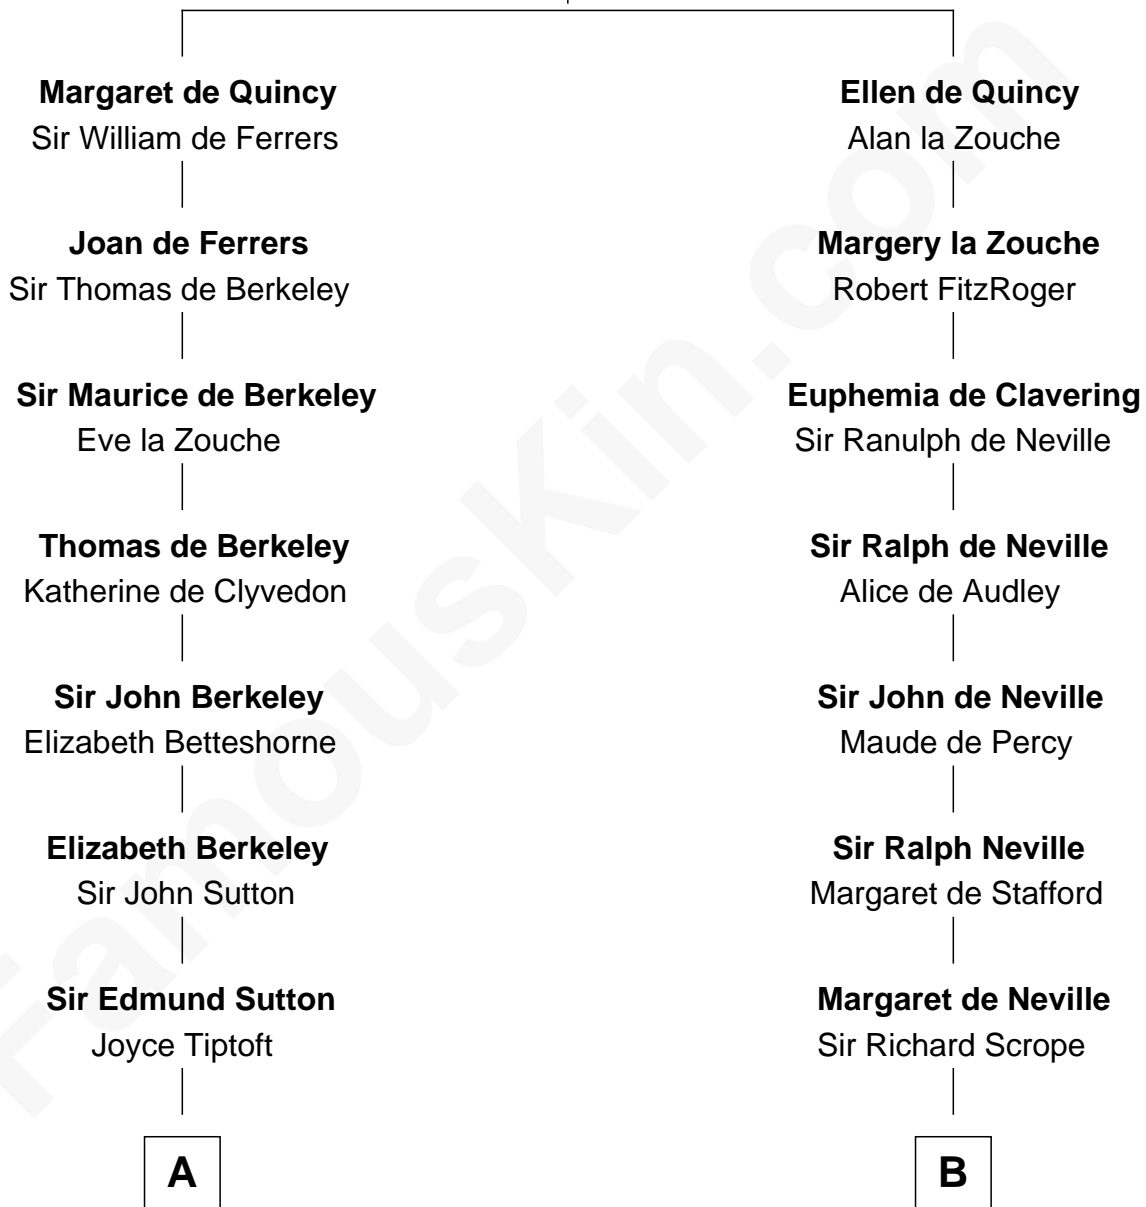

FamousKin.com Relationship Chart of

Alan Shepard

Mercury and Apollo Astronaut

20th cousin 1 time removed of

Helen Keller

Author and Activist

Sir Roger de Quincy
Helen of Galloway

C

Bradbury Bartlett

Mary True

Thomas Bradbury Bartlett

Victoria Elizabeth Williams Cilley

Annie Elizabeth Bartlett

Frederick Johnson Shepard

Alan Bartlett Shepard

Pauline Renza Emerson

Alan Shepard

Mercury and Apollo Astronaut

D

Col. Alexander Spotswood Moore

Elizabeth Aylett

Mary Fairfax Moore

David Keller

Arthur Henley Keller