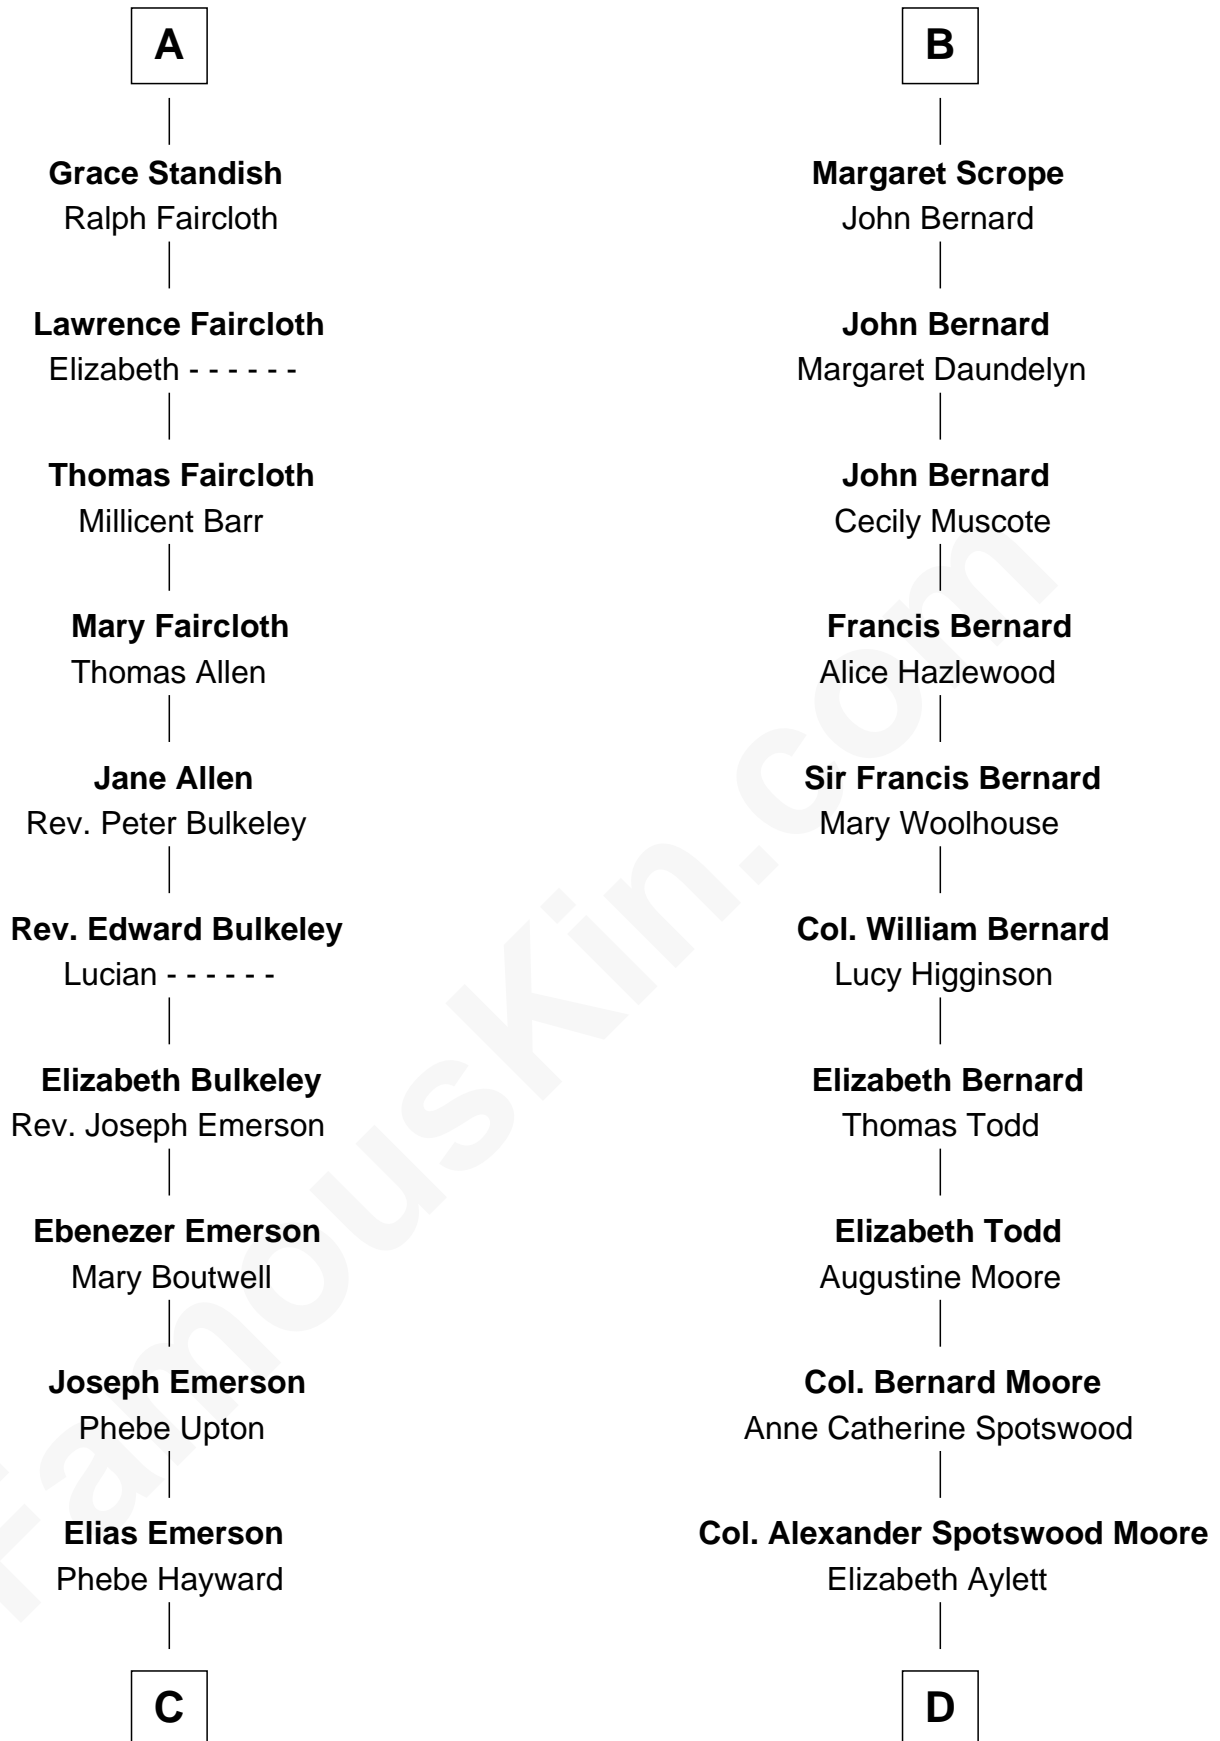

FamousKin.com Relationship Chart of

Alan Shepard

Mercury and Apollo Astronaut

19th cousin 2 times removed of

Helen Keller

Author and Activist

Sir William de Ros

Lucy FitzPiers

Alan Bartlett Shepard

Alan Shepard

Mercury and Apollo Astronaut

D

Mary Fairfax Moore

David Keller

Arthur Henley Keller

Kate Adams