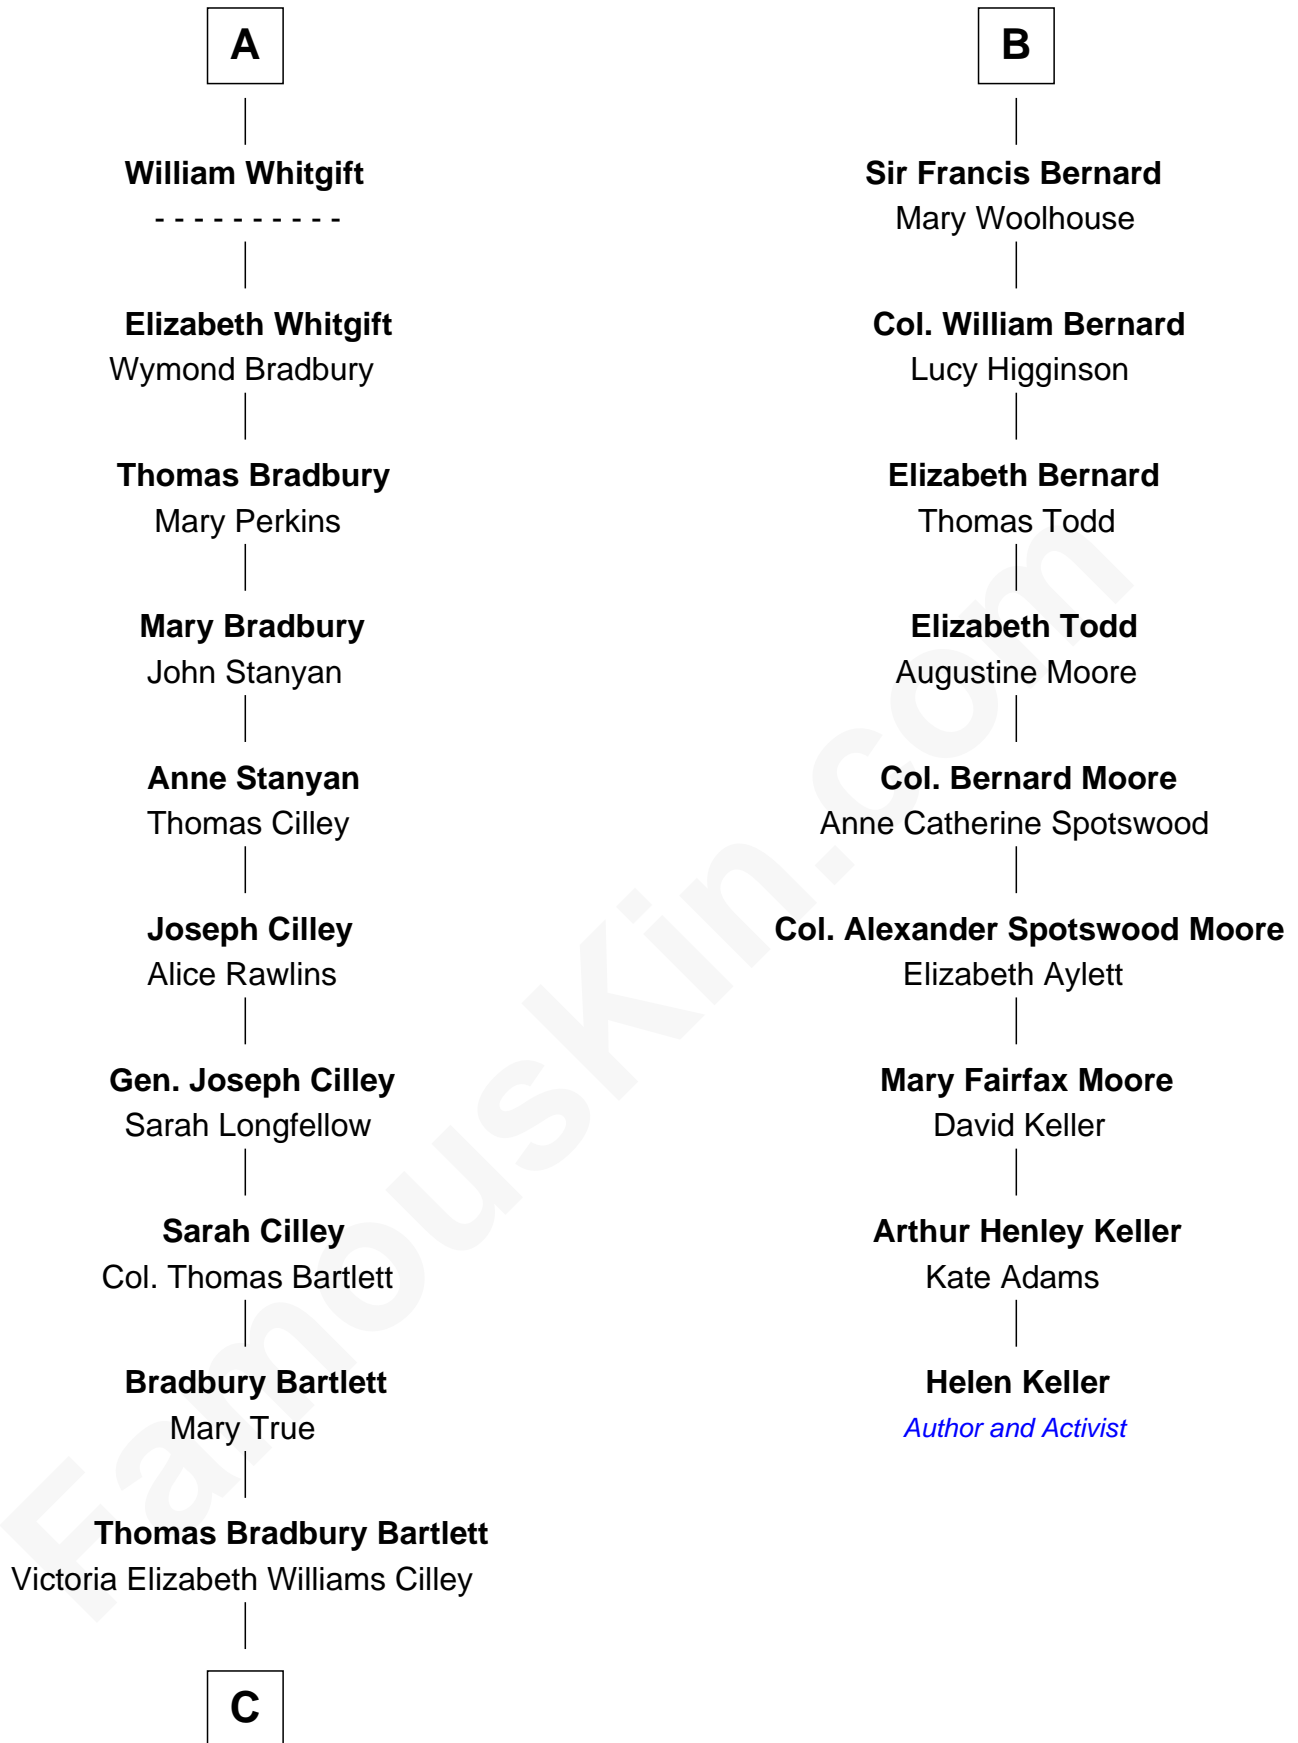

FamousKin.com Relationship Chart of

Alan Shepard

Mercury and Apollo Astronaut

15th cousin 4 times removed of

Helen Keller

Author and Activist

John de Welles

Maud de Roos

John de Welles
Eleanor de Mowbray

Eudo de Welles
Maud de Greystoke

Sir Lionel de Welles
Joan de Waterton

Margaret de Welles
Sir Thomas Dymoke

Jane Dymoke
John Fulnetby

Katherine Fulnetby
William Dynwell

Anne Dynwell
Henry Whitgift

A

Margery de Welles
Stephen le Scrope

John le Scrope
Elizabeth Chaworth

Elizabeth le Scrope
Sir Henry le Scrope

Margaret Scrope
John Bernard

John Bernard
Margaret Daundelyn

John Bernard
Cecily Muscote

Francis Bernard
Alice Hazlewood

B

C

—
Annie Elizabeth Bartlett
Frederick Johnson Shepard

—
Alan Bartlett Shepard
Pauline Renza Emerson

—
Alan Shepard
Mercury and Apollo Astronaut

FamousKin.com