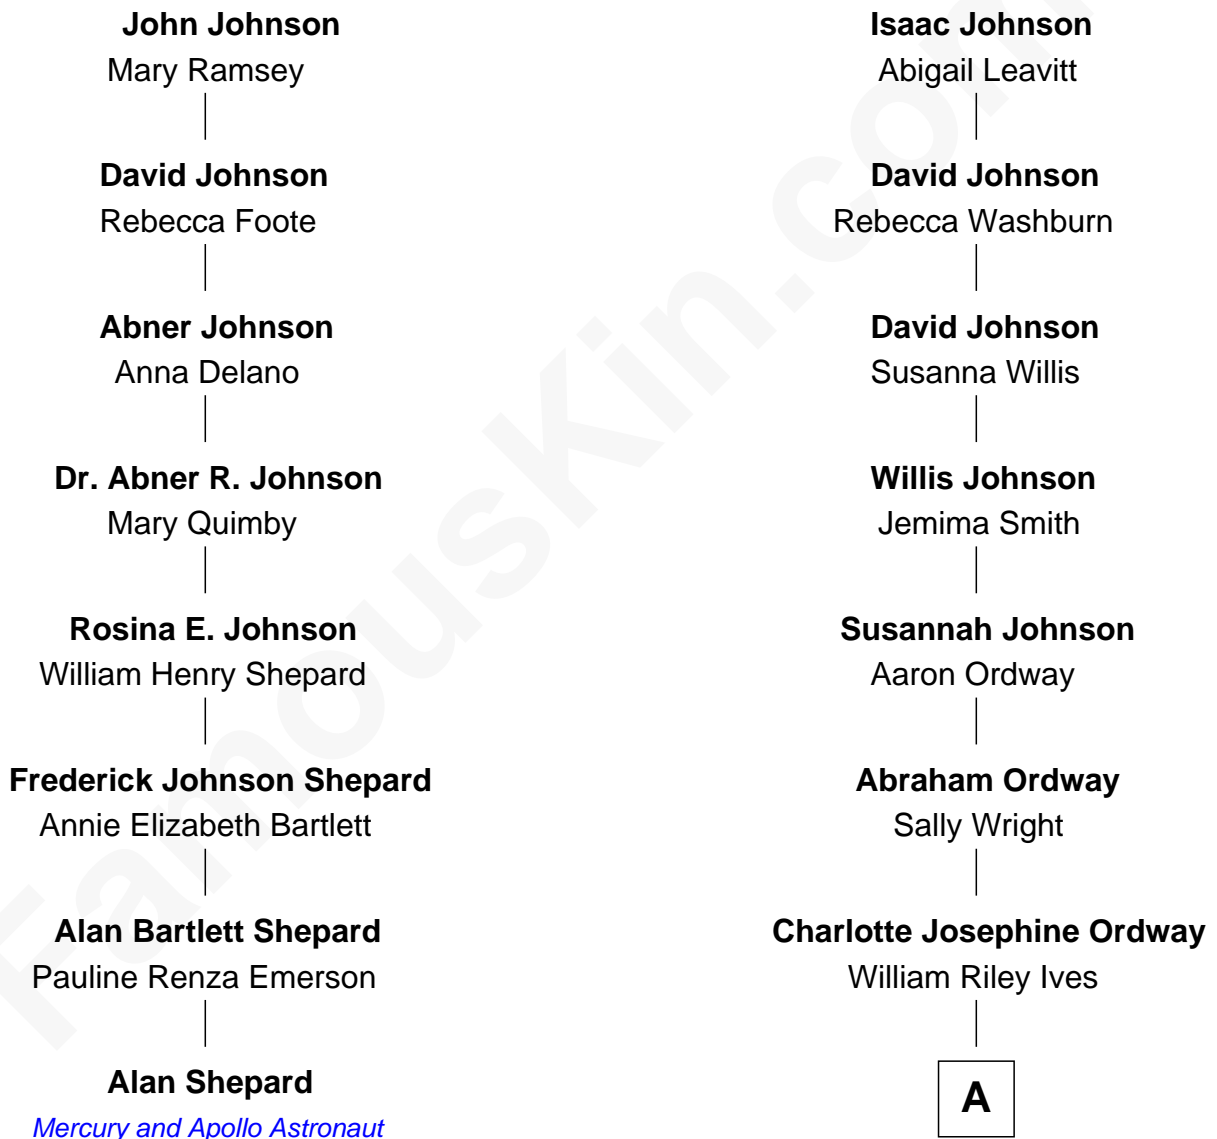

FamousKin.com

Relationship Chart of

Alan Shepard

Mercury and Apollo Astronaut

7th cousin 1 time removed of

Burl Ives

Singer and Actor

Humphrey Johnson

with wife
Abigail Stansfield

with wife
Ellen Cheney

A

|
Levi Franklin Ives

Cordellia White

|
Burl Ives

Singer and Actor

FamousKin.com