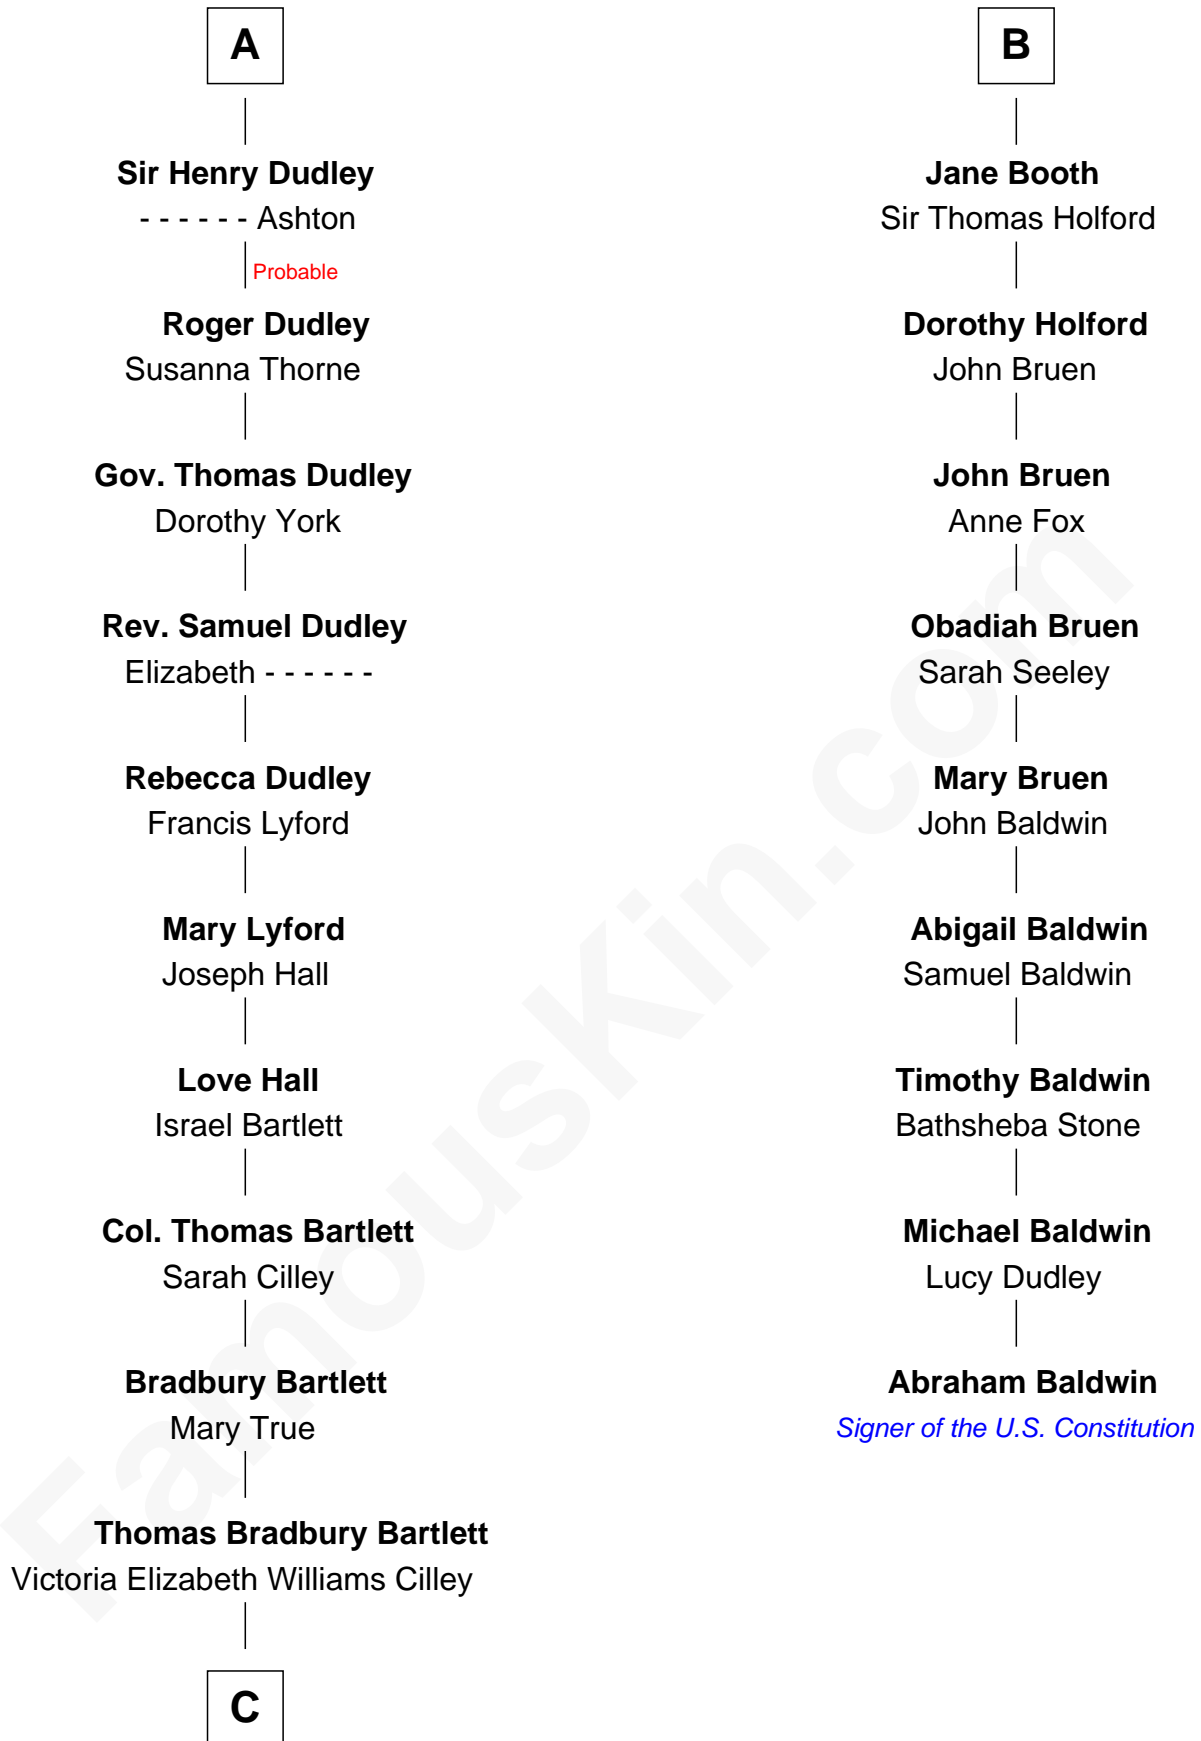

FamousKin.com Relationship Chart of

Alan Shepard

Mercury and Apollo Astronaut

15th cousin 4 times removed of

Abraham Baldwin

Signer of the U.S. Constitution

Ralph de Stafford

*with wife
Margaret de Audley*

Sir Robert de Swinnerton

Margaret Grey

Sir William Bonville

Maud de Swinnerton

Sir John Savage

William Bonville

Elizabeth Harington

Margaret Savage

Katherine Montfort

Cecily Grey

Sir John Sutton

Sir William Booth

Ellen Montgomery

A

B

C

—
Annie Elizabeth Bartlett
Frederick Johnson Shepard

—
Alan Bartlett Shepard
Pauline Renza Emerson

—
Alan Shepard
Mercury and Apollo Astronaut

FamousKin.com