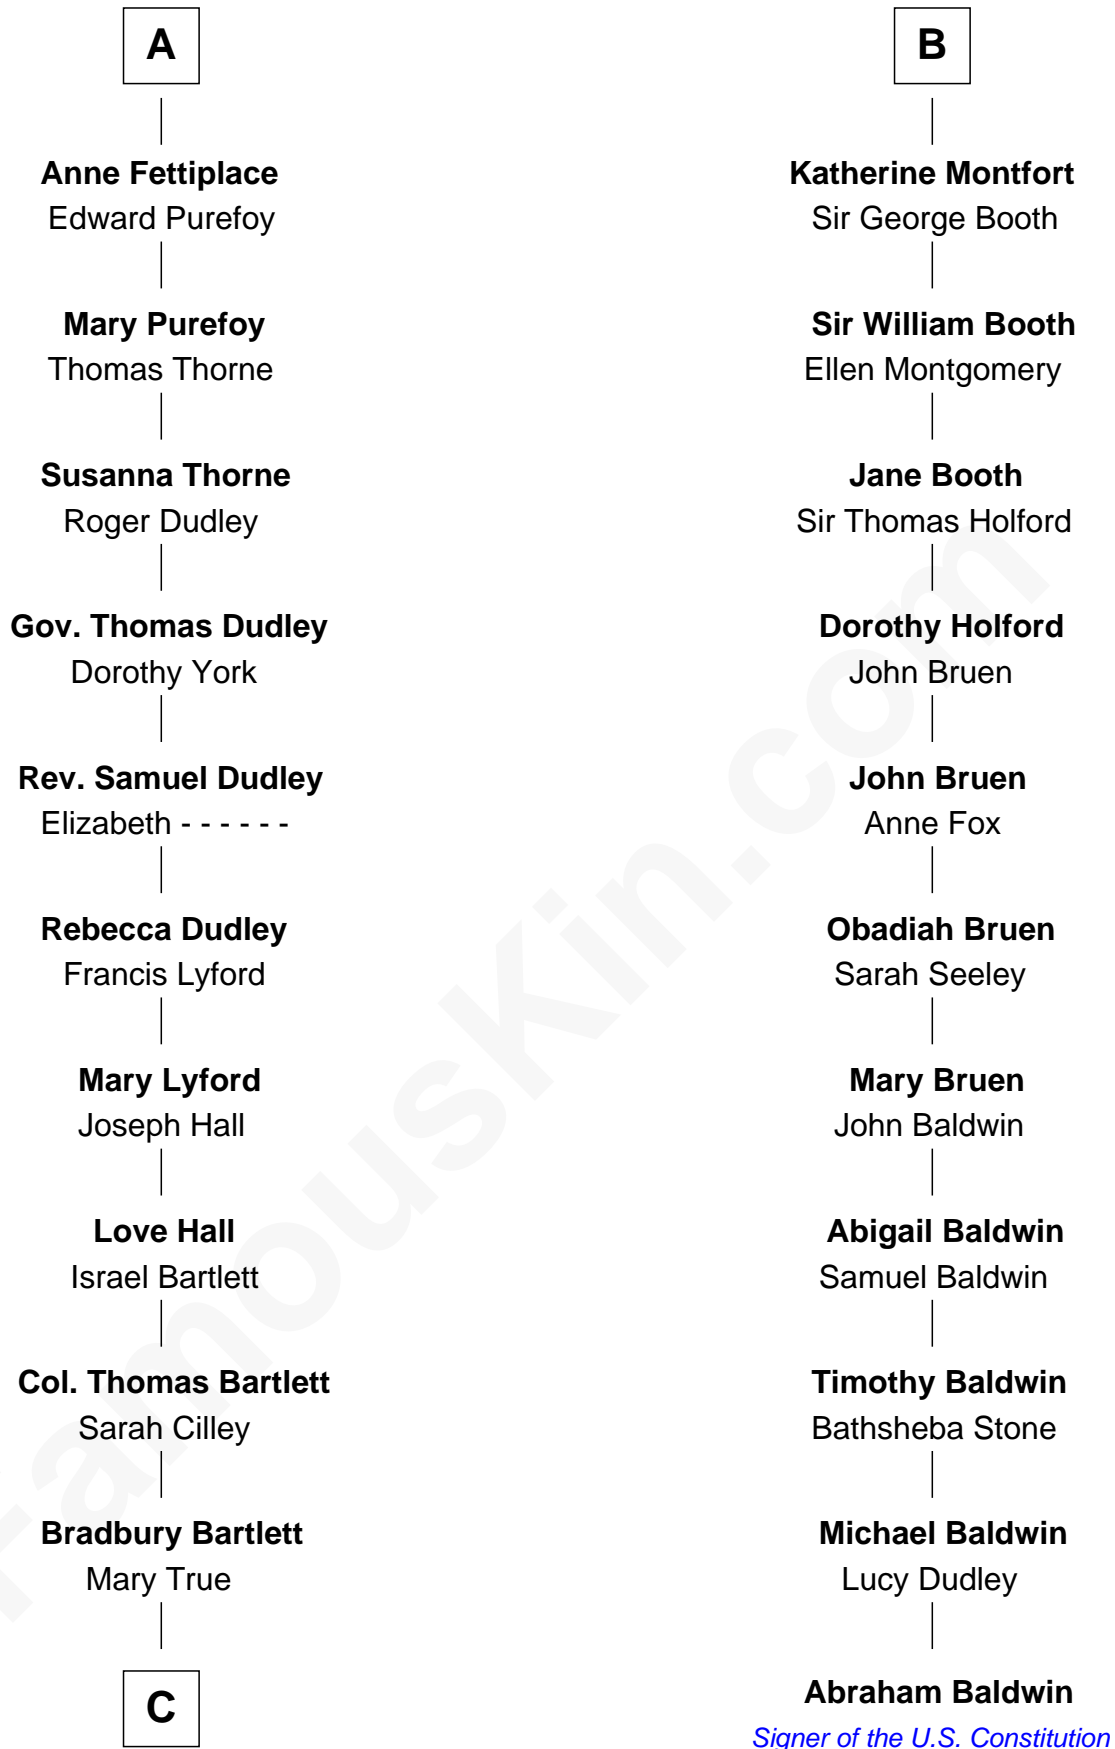

FamousKin.com Relationship Chart of

Alan Shepard

Mercury and Apollo Astronaut

17th cousin 3 times removed of

Abraham Baldwin

Signer of the U.S. Constitution

William de Odingsells

Ela FitzWalter

Margaret de Oddingseles

Sir John de Grey

Sir John Grey

Avice Marmion

Maud Grey

Sir Thomas Harcourt

Sir Thomas Harcourt

Jane Fraunceys

Margaret Pecche

Sir Baldwin Montfort

Joan Vernon

Robert Montfort

Mary Stapleton

B

C

—
Thomas Bradbury Bartlett
Victoria Elizabeth Williams Cilley

—
Annie Elizabeth Bartlett
Frederick Johnson Shepard

—
Alan Bartlett Shepard
Pauline Renza Emerson

—
Alan Shepard
Mercury and Apollo Astronaut

FamousKin.com