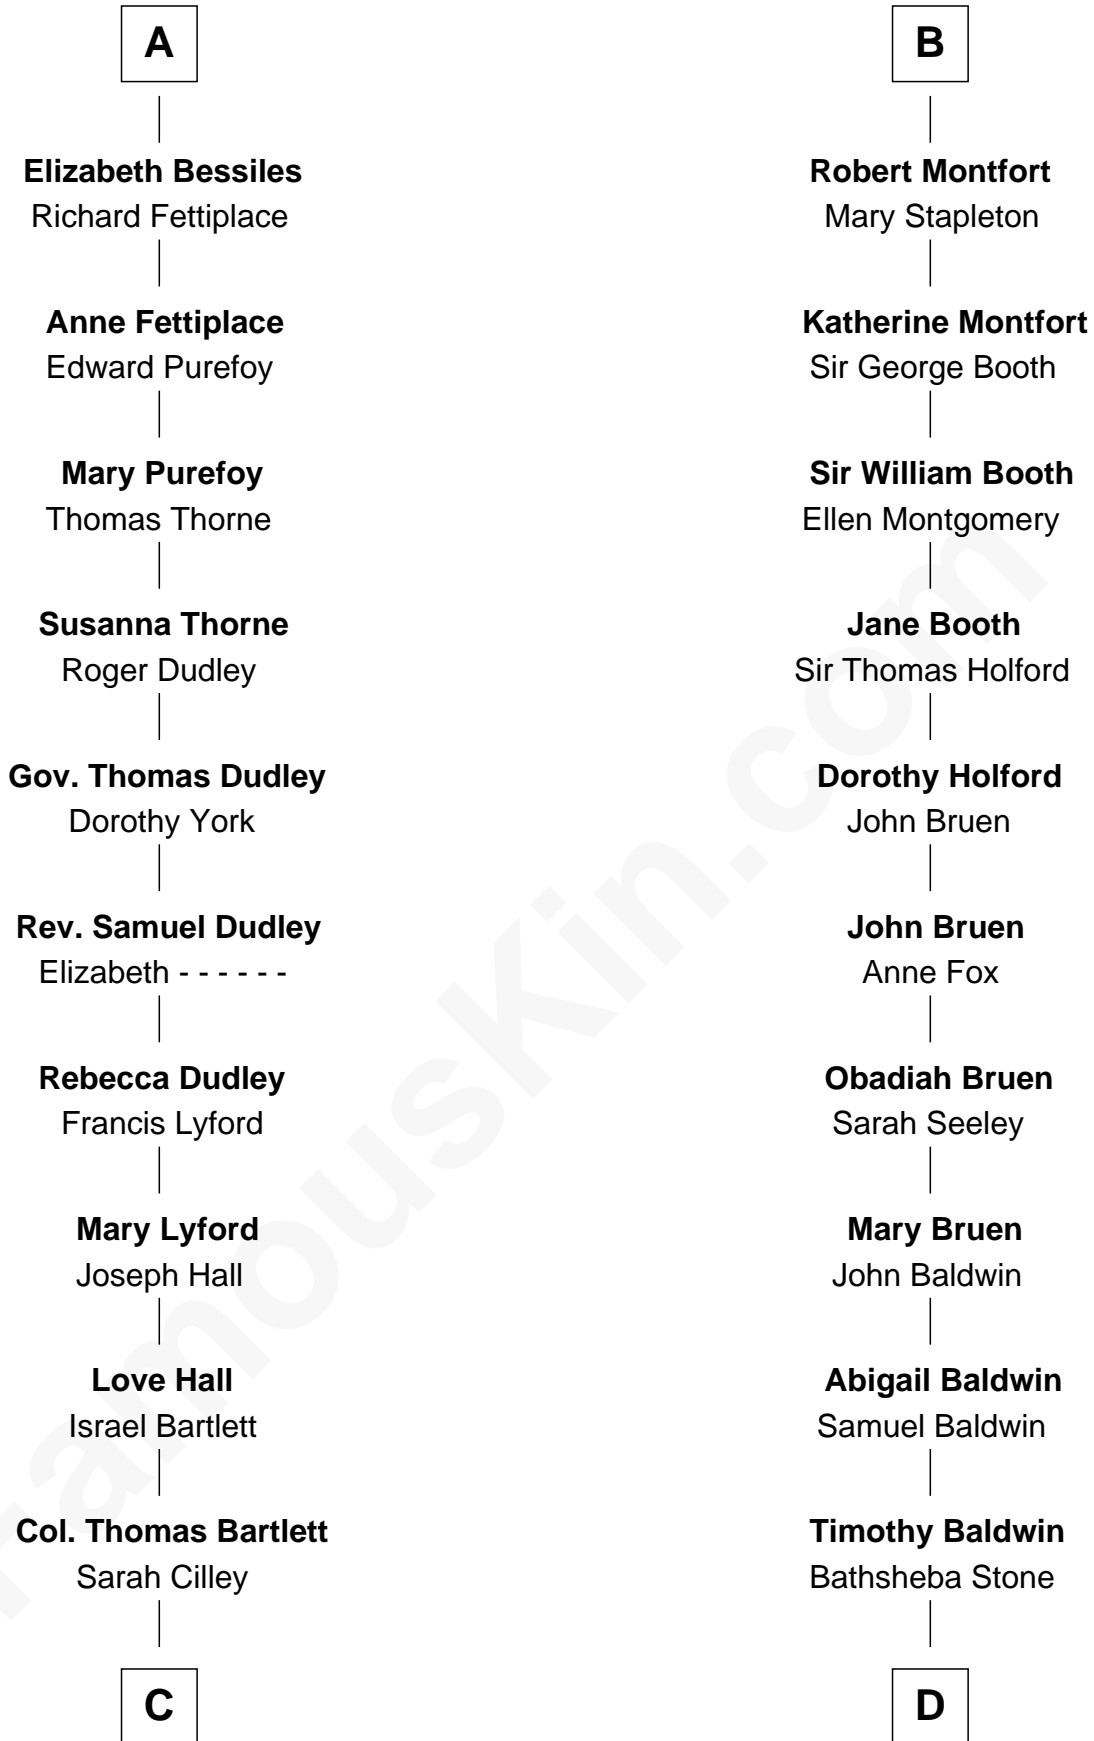

FamousKin.com
Relationship Chart of
Alan Shepard

Mercury and Apollo Astronaut

18th cousin 3 times removed of

Abraham Baldwin

Signer of the U.S. Constitution

Sir William de Harcourt

with wife
Hillary de Hastings

Juliane - - - - -

Sir Thomas Harcourt

Jane Fraunceys

Juliane de Pembridge

Sir Richard de Vernon

Sir Richard Harcourt

Edith St. Clair

Sir Richard Vernon

Joan Griffith

Alice Harcourt

William Bessiles

Joan Vernon

Sir Baldwin Montfort

A

B

C

Bradbury Bartlett

Mary True

Thomas Bradbury Bartlett

Victoria Elizabeth Williams Cilley

Annie Elizabeth Bartlett

Frederick Johnson Shepard

Alan Bartlett Shepard

Pauline Renza Emerson