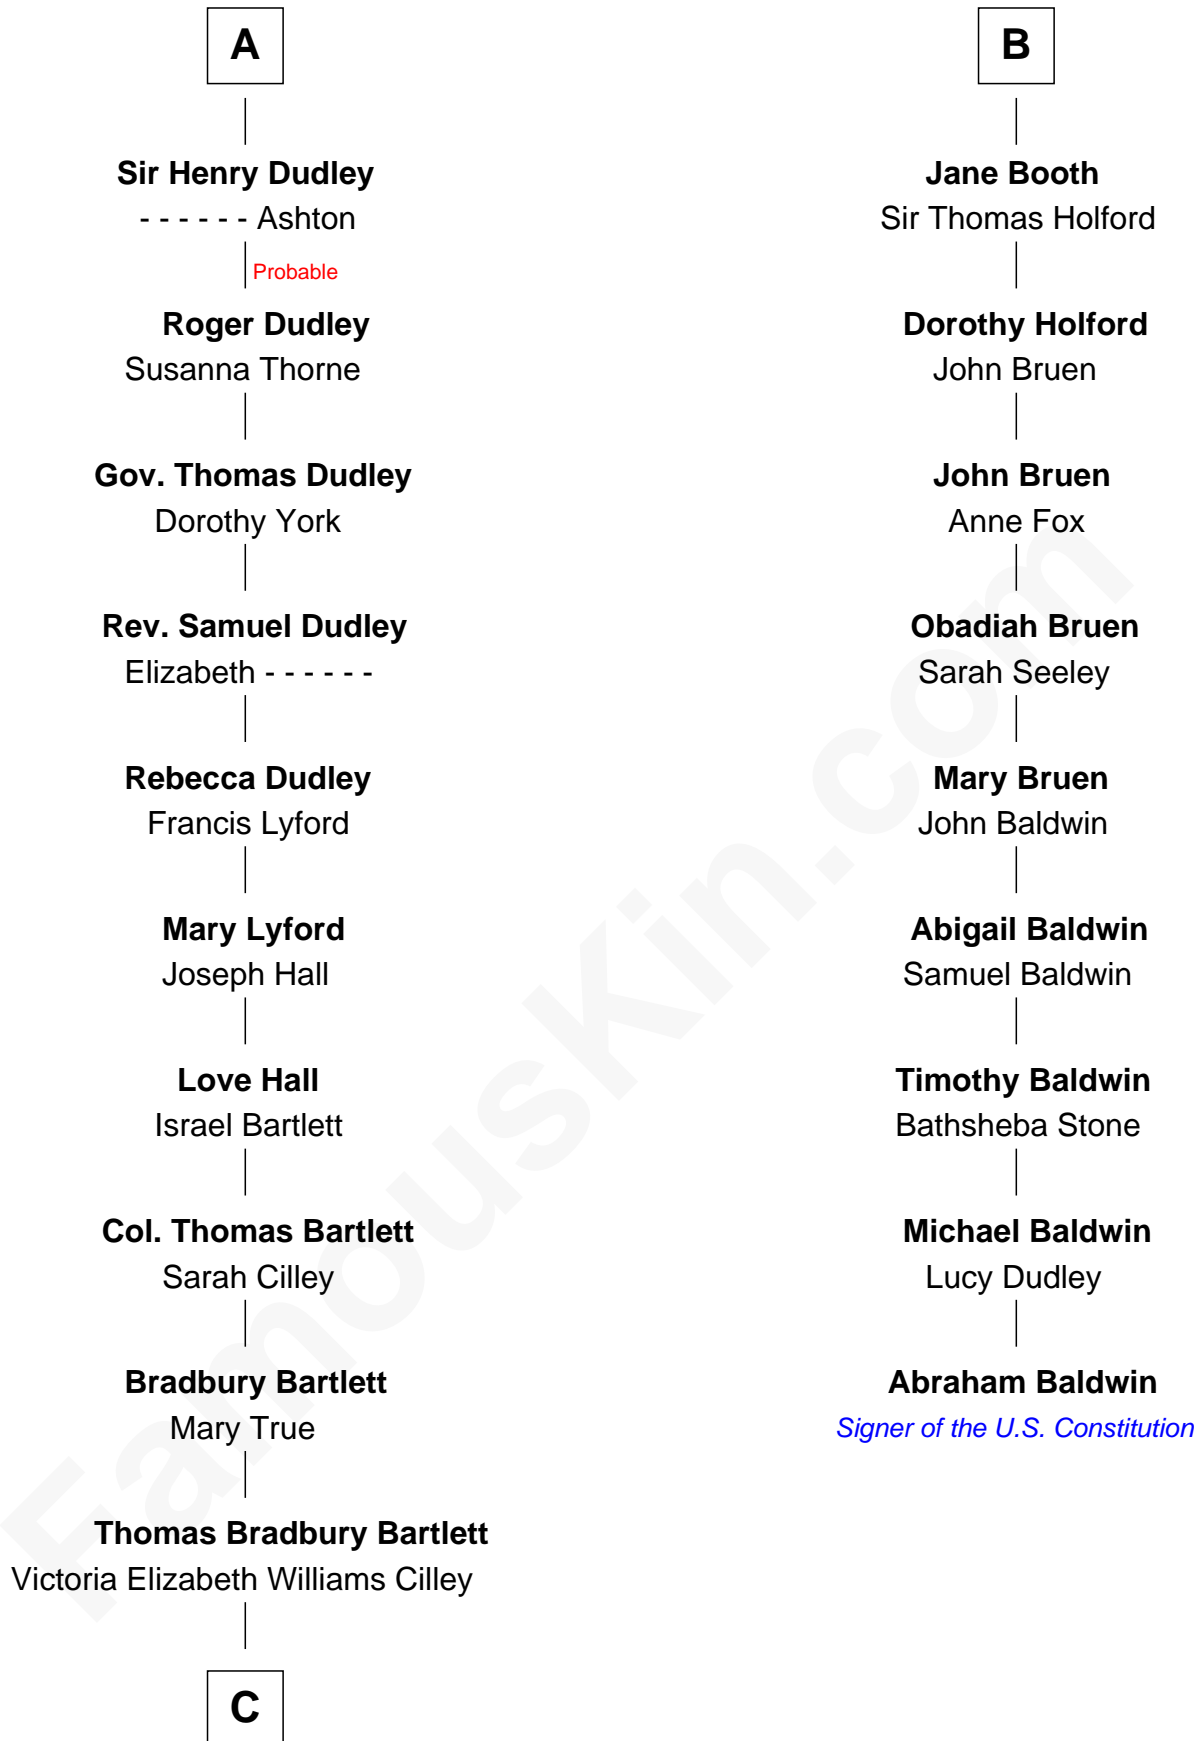

FamousKin.com

Relationship Chart of

Alan Shepard

Mercury and Apollo Astronaut

15th cousin 4 times removed of

Abraham Baldwin

Signer of the U.S. Constitution

Sir Robert de Holland

Maude la Zouche

C

—
Annie Elizabeth Bartlett
Frederick Johnson Shepard

—
Alan Bartlett Shepard
Pauline Renza Emerson

—
Alan Shepard
Mercury and Apollo Astronaut

FamousKin.com