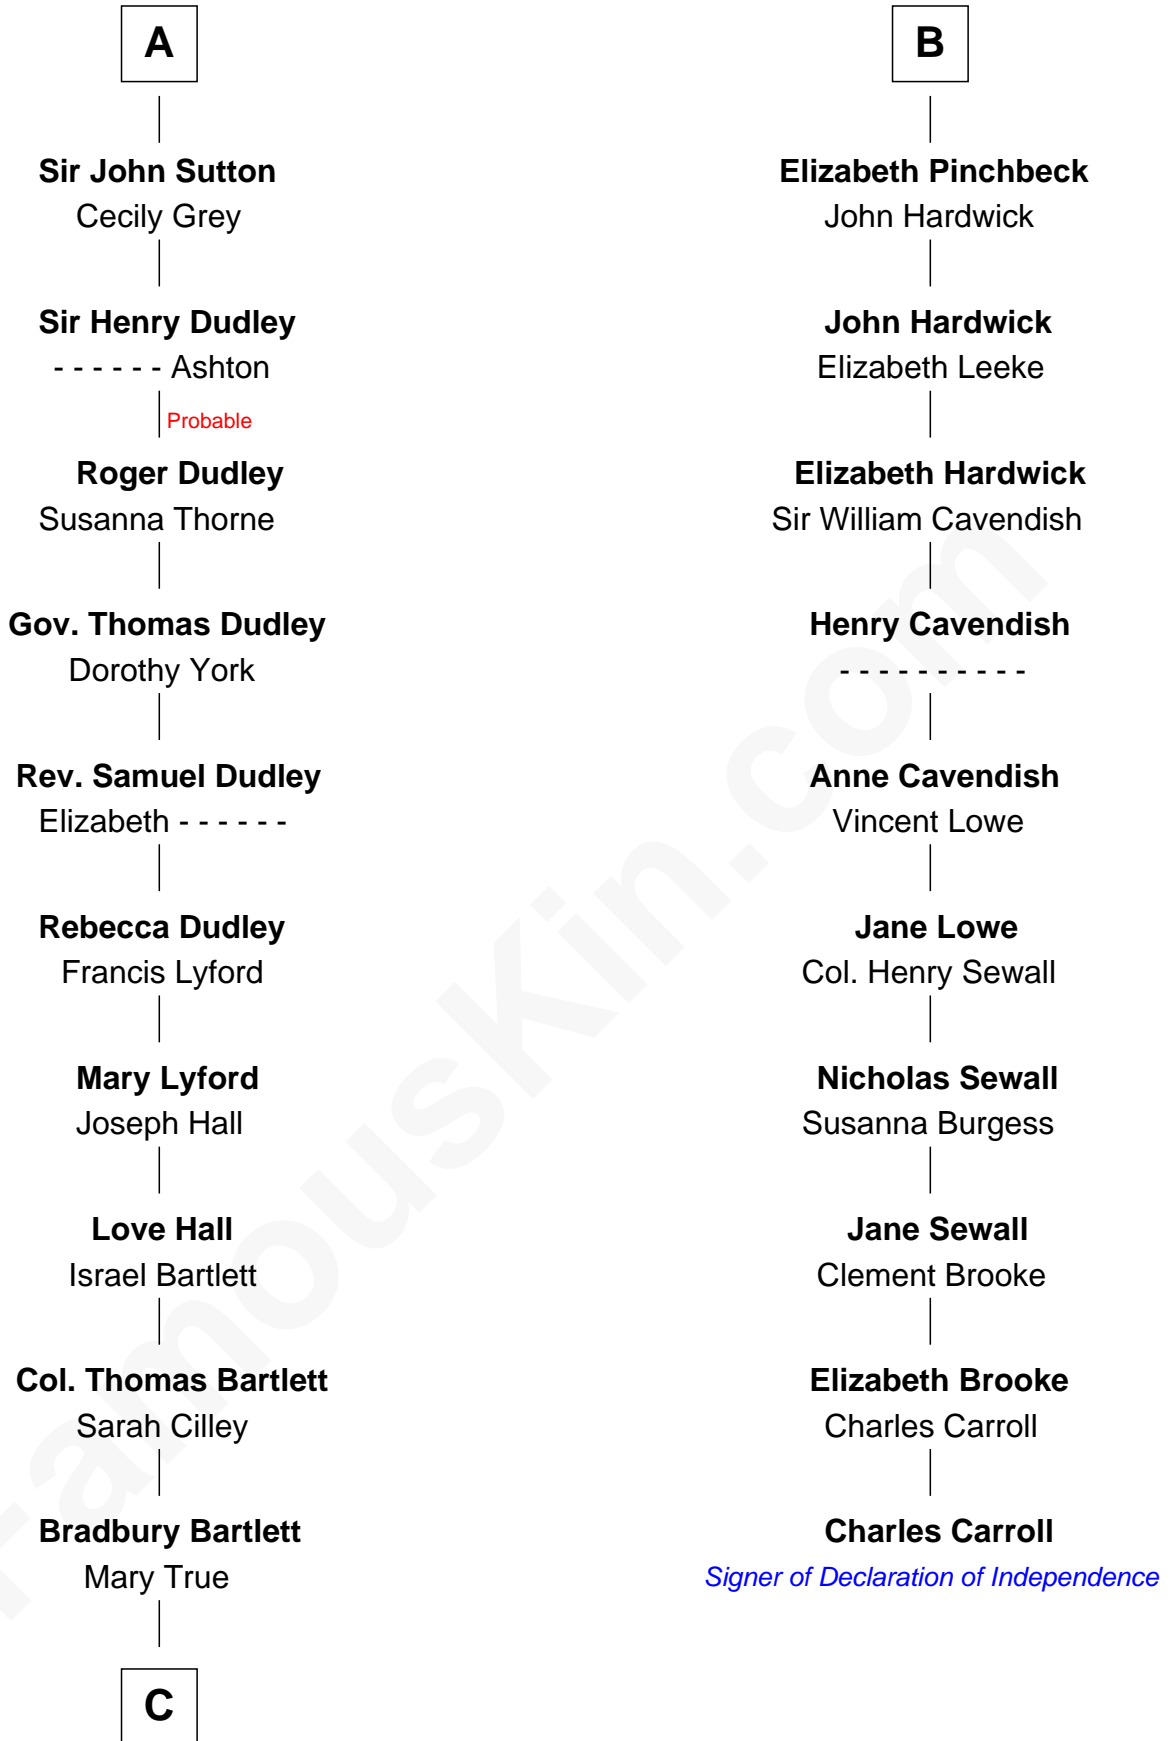

# FamousKin.com Relationship Chart of

**Alan Shepard**

*Mercury and Apollo Astronaut*

16th cousin 4 times removed of

**Charles Carroll**

*Signer of the Declaration of Independence*

**C**

—  
**Thomas Bradbury Bartlett**  
Victoria Elizabeth Williams Cilley

—  
**Annie Elizabeth Bartlett**  
Frederick Johnson Shepard

—  
**Alan Bartlett Shepard**  
Pauline Renza Emerson

—  
**Alan Shepard**  
*Mercury and Apollo Astronaut*

FamousKin.com