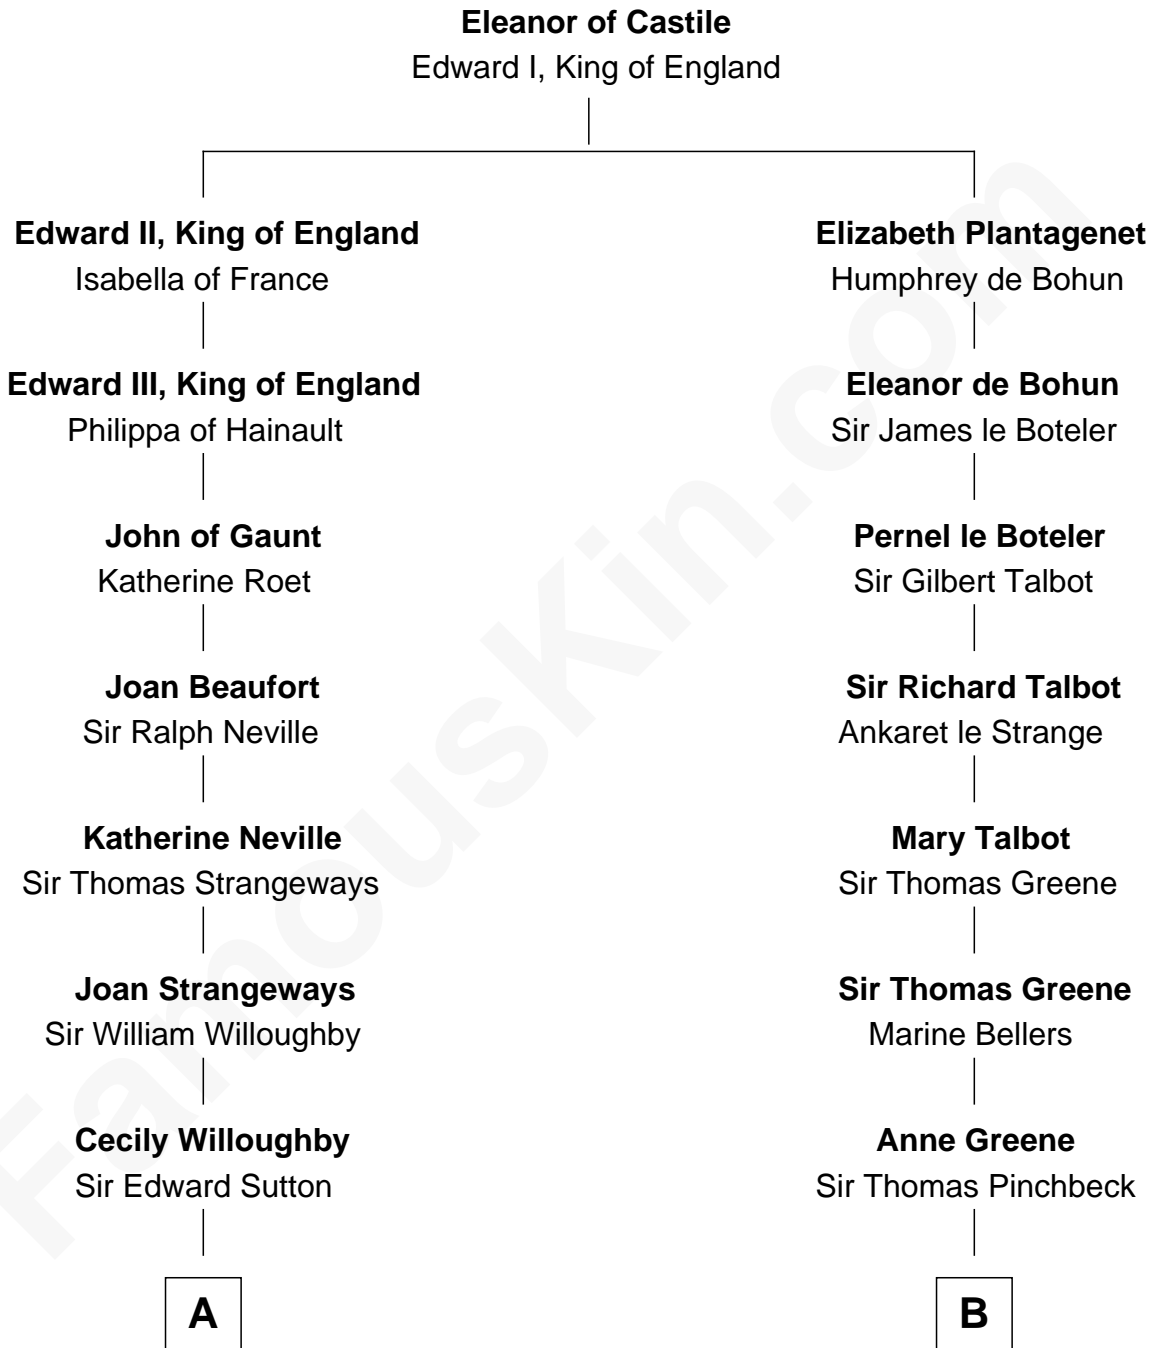

FamousKin.com

Relationship Chart of

Alan Shepard

Mercury and Apollo Astronaut

16th cousin 4 times removed of

Charles Carroll

Signer of the Declaration of Independence

C

—
Thomas Bradbury Bartlett
Victoria Elizabeth Williams Cilley

—
Annie Elizabeth Bartlett
Frederick Johnson Shepard

—
Alan Bartlett Shepard
Pauline Renza Emerson

—
Alan Shepard
Mercury and Apollo Astronaut