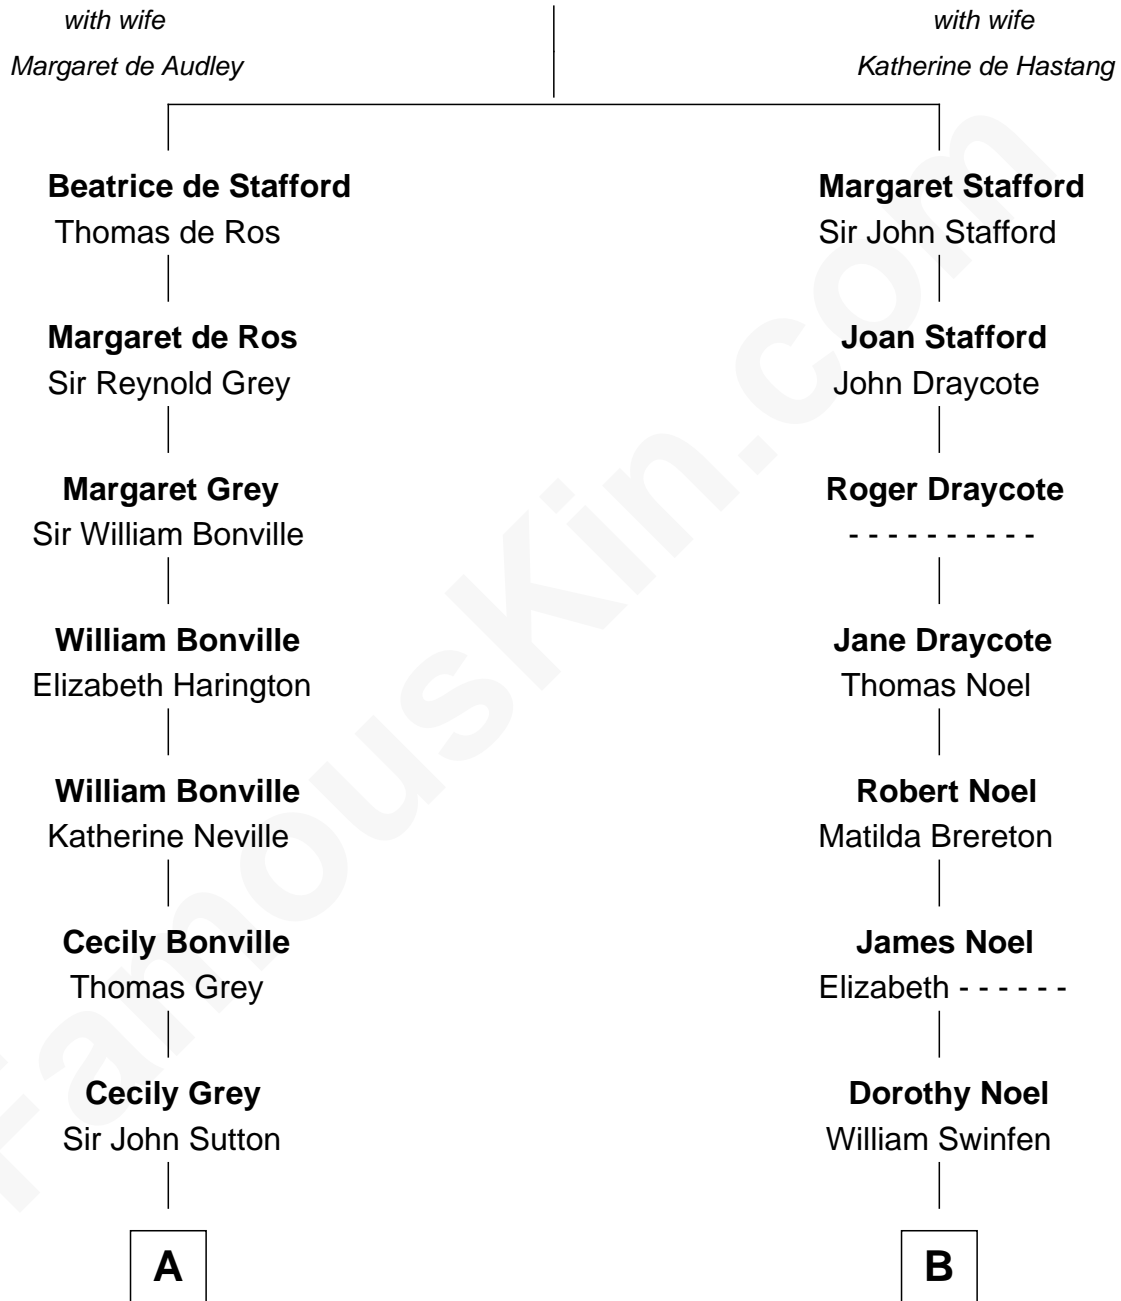

FamousKin.com

Relationship Chart of

Alan Shepard

Mercury and Apollo Astronaut

14th cousin 5 times removed of

Charles Carroll

Signer of the Declaration of Independence

Ralph de Stafford

C

—
Annie Elizabeth Bartlett
Frederick Johnson Shepard

—
Alan Bartlett Shepard
Pauline Renza Emerson

—
Alan Shepard
Mercury and Apollo Astronaut

FamousKin.com