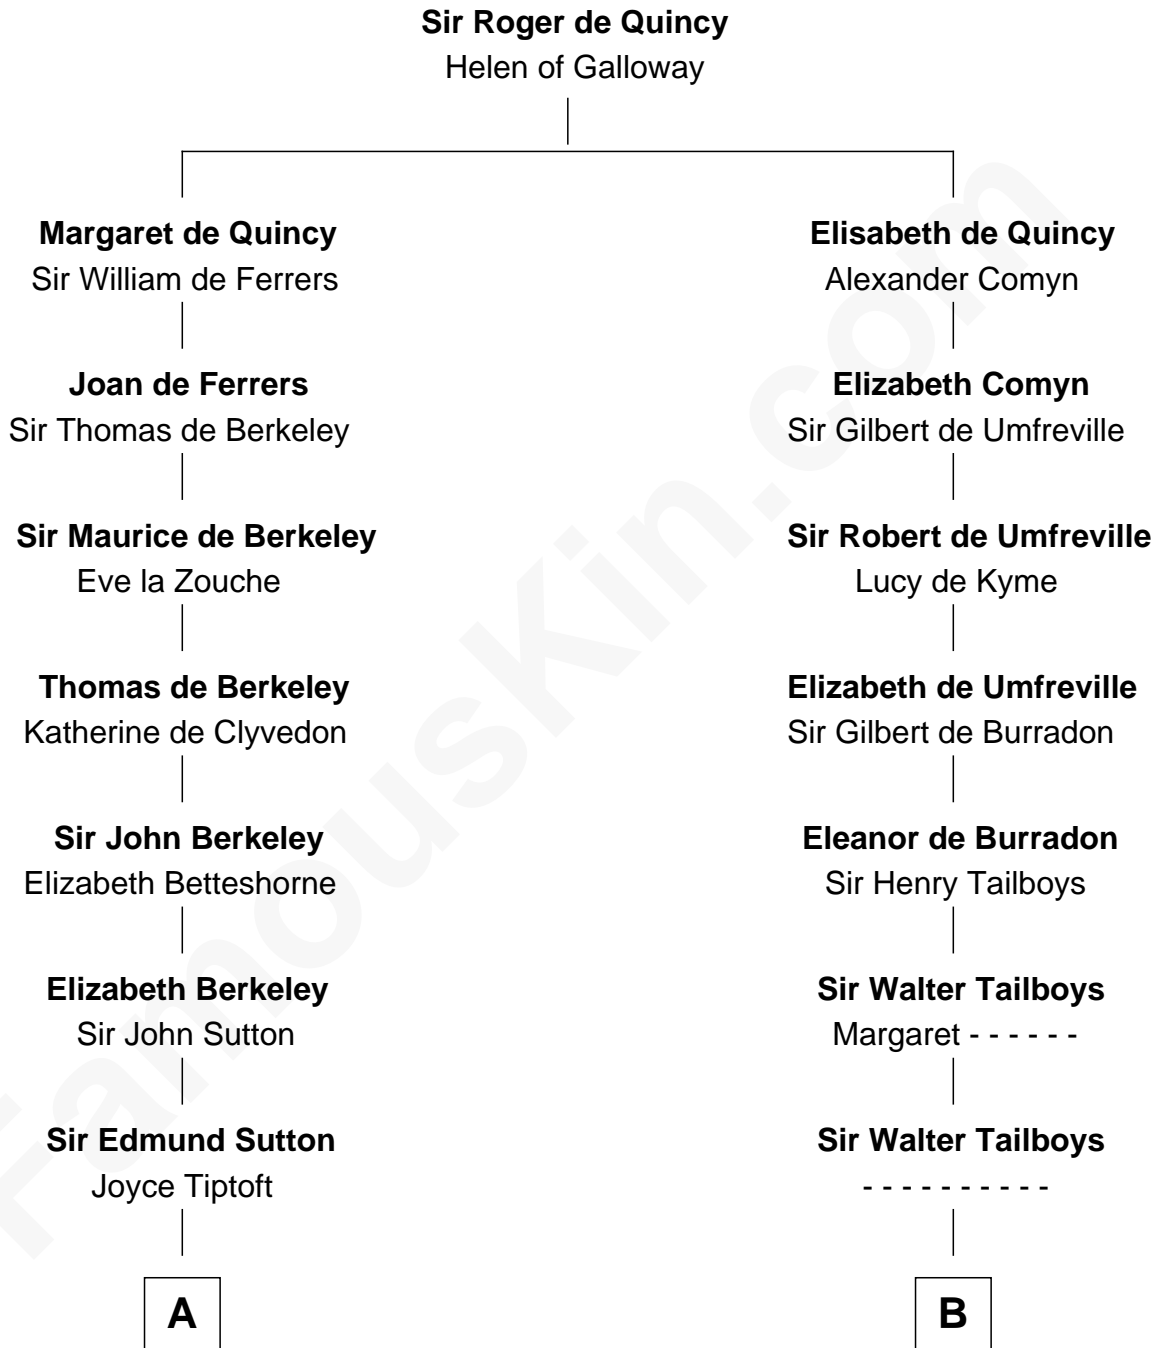

FamousKin.com
Relationship Chart of
Alan Shepard

Mercury and Apollo Astronaut

18th cousin 3 times removed of

Charles Carroll

Signer of the Declaration of Independence

C

Bradbury Bartlett

Mary True

Thomas Bradbury Bartlett

Victoria Elizabeth Williams Cilley

Annie Elizabeth Bartlett

Frederick Johnson Shepard

Alan Bartlett Shepard

Pauline Renza Emerson

Alan Shepard

Mercury and Apollo Astronaut