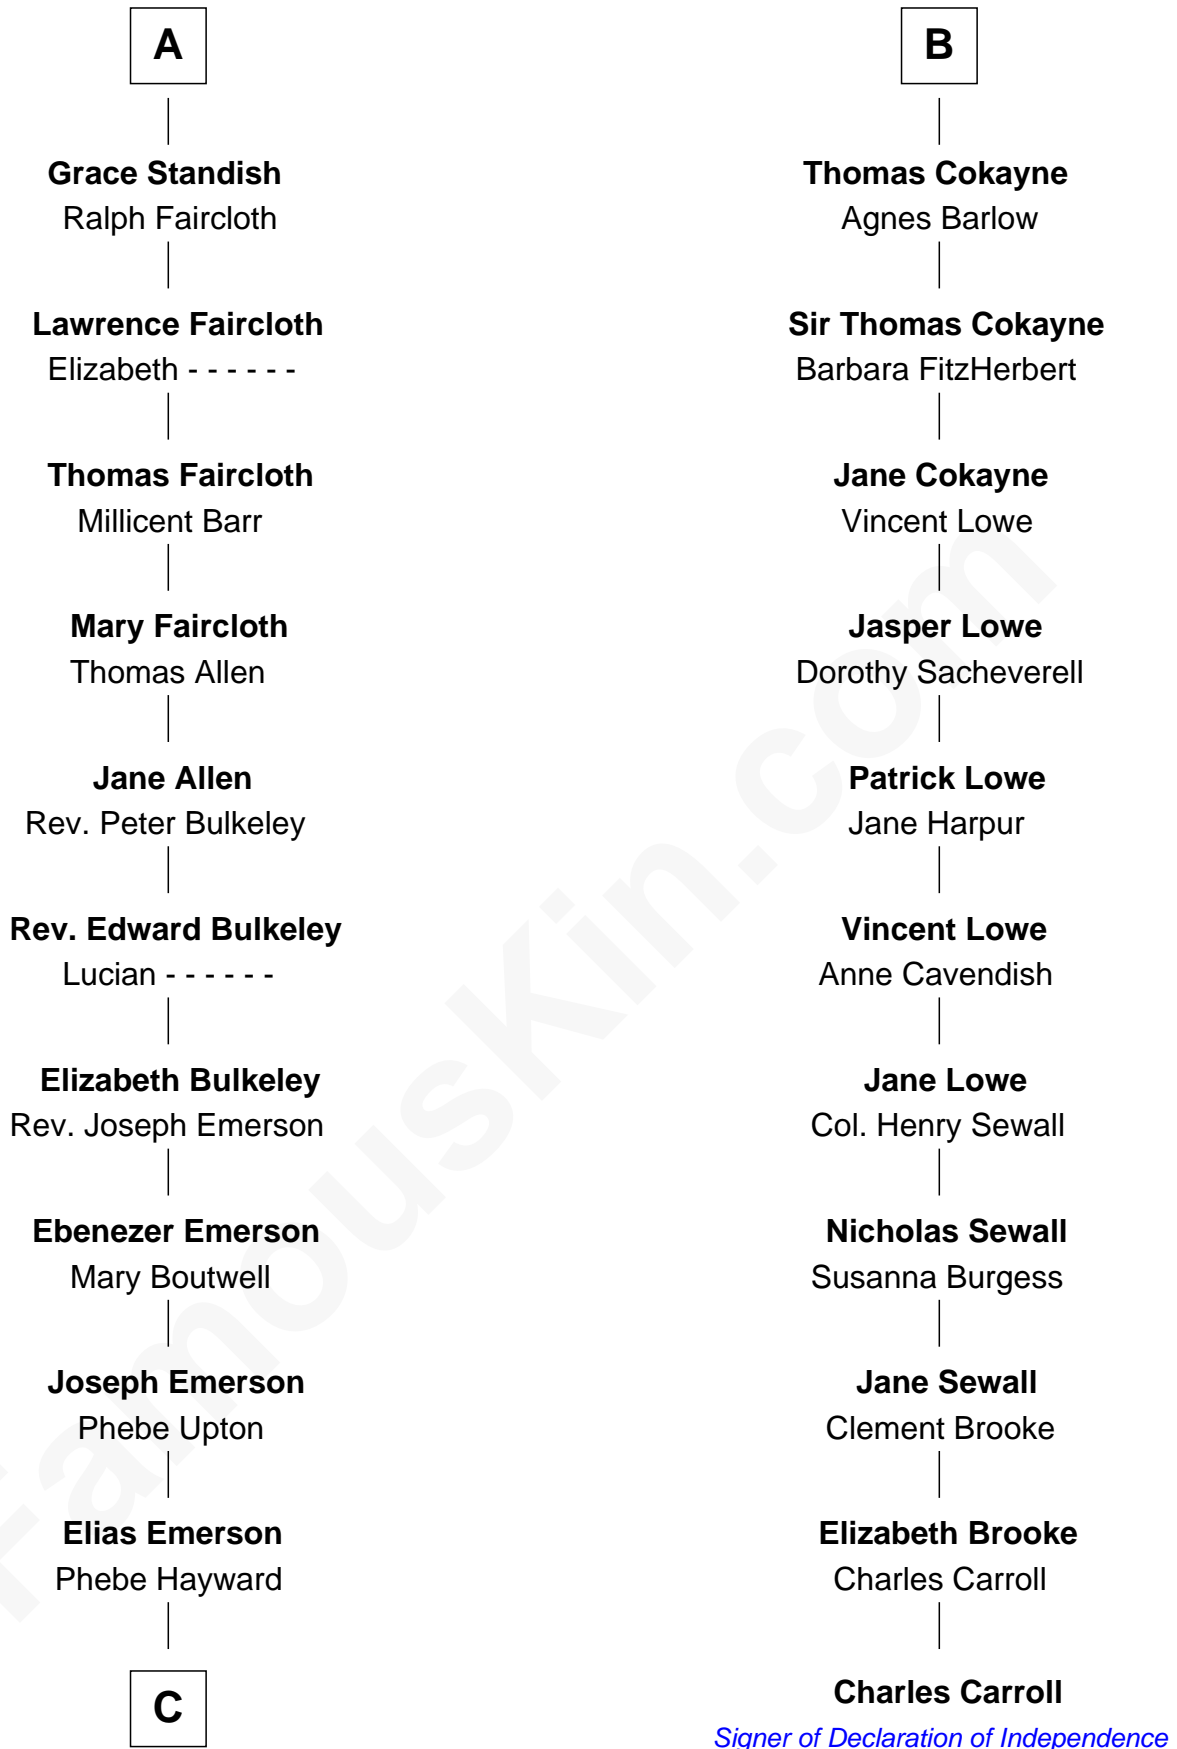

FamousKin.com

Relationship Chart of

Alan Shepard

Mercury and Apollo Astronaut

17th cousin 4 times removed of

Charles Carroll

Signer of the Declaration of Independence

C