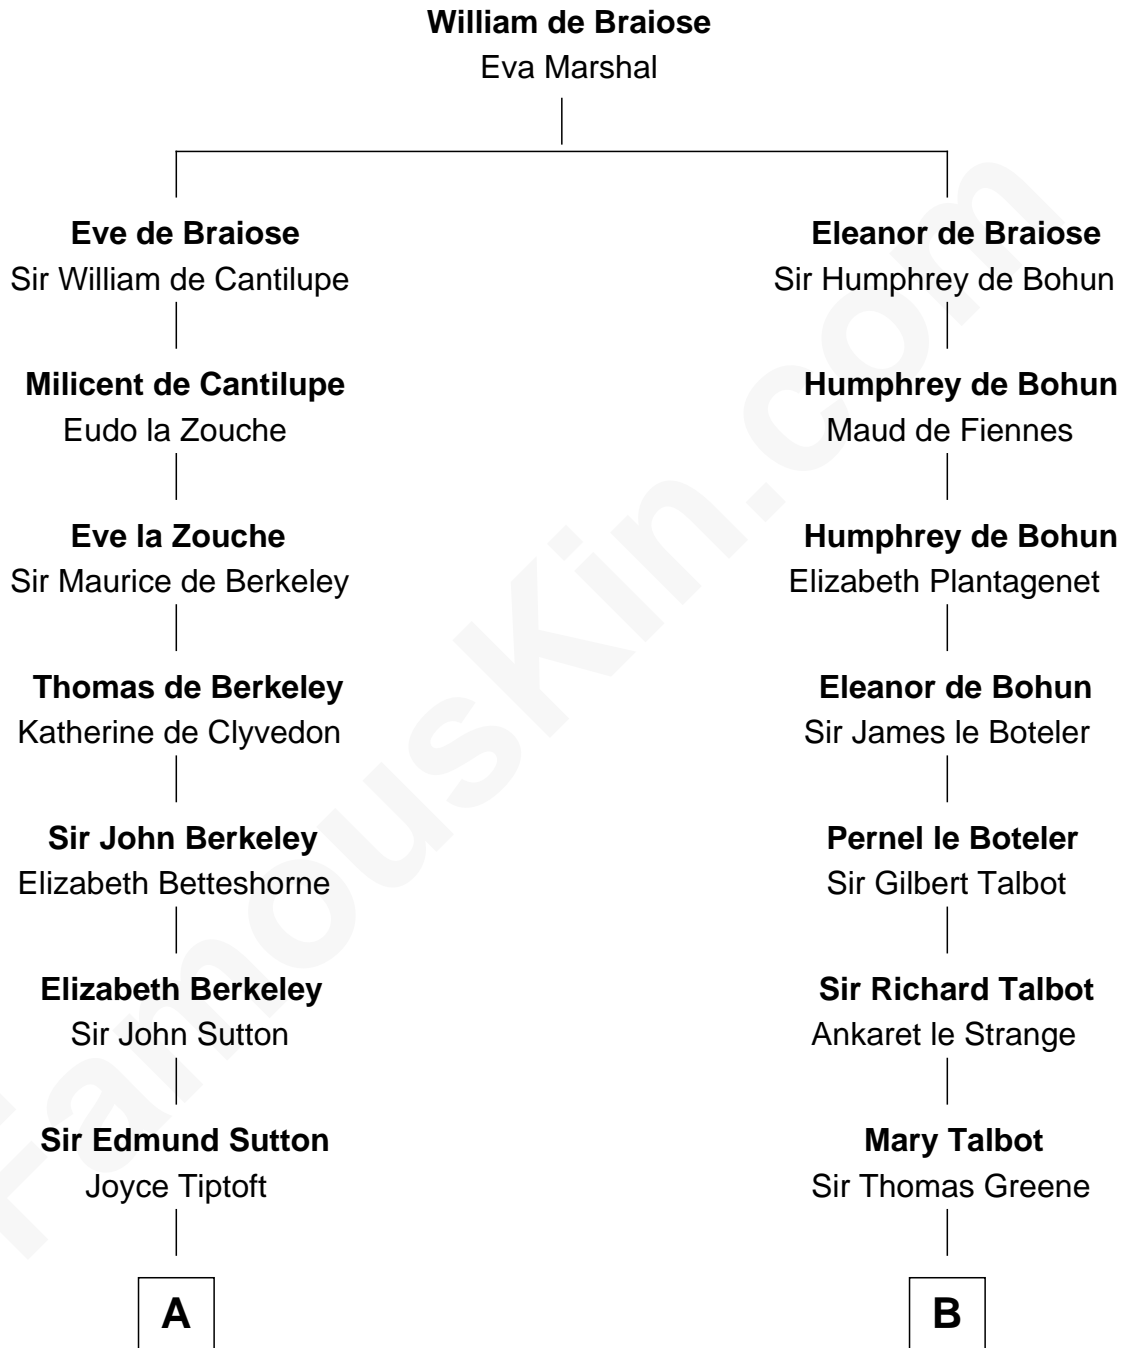

FamousKin.com
Relationship Chart of
Alan Shepard

Mercury and Apollo Astronaut

18th cousin 3 times removed of

Charles Carroll

Signer of the Declaration of Independence

C

Bradbury Bartlett

Mary True

Thomas Bradbury Bartlett

Victoria Elizabeth Williams Cilley

Annie Elizabeth Bartlett

Frederick Johnson Shepard

Alan Bartlett Shepard

Pauline Renza Emerson

Alan Shepard

Mercury and Apollo Astronaut