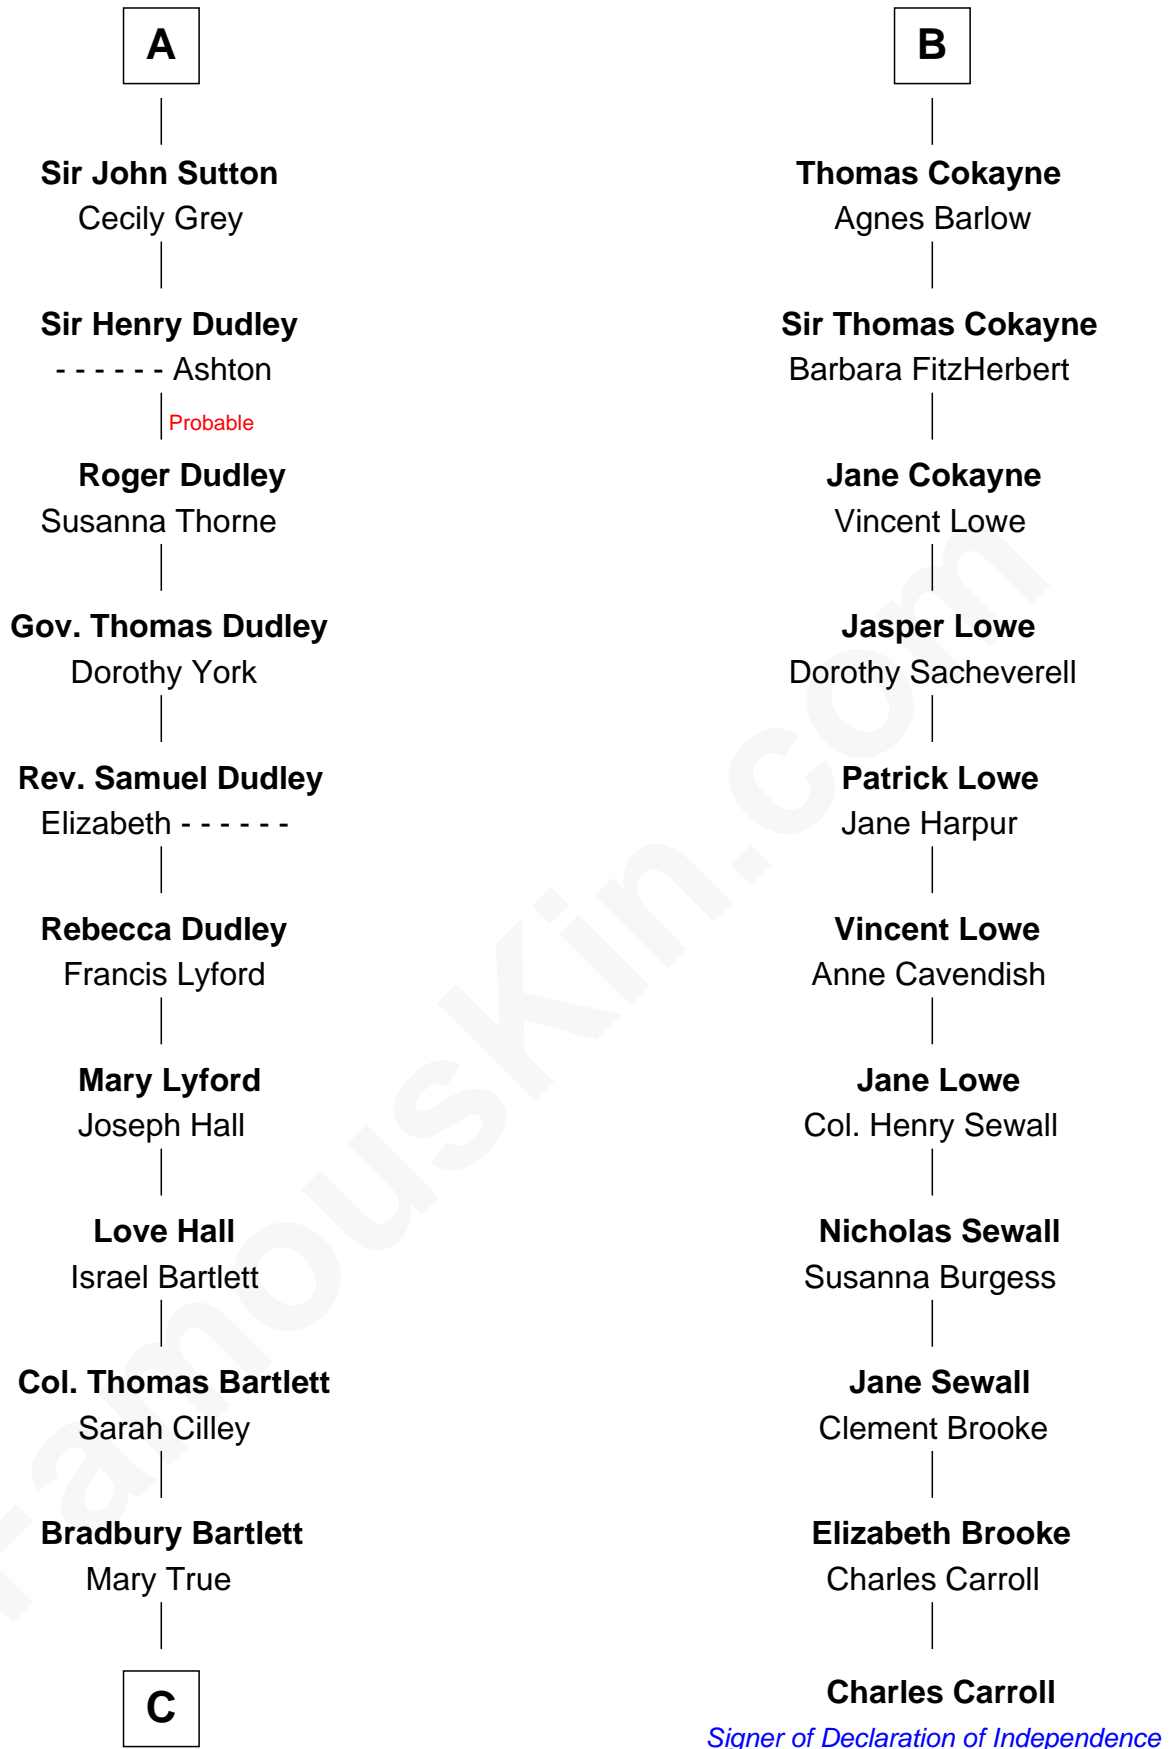

# FamousKin.com Relationship Chart of

**Alan Shepard**

*Mercury and Apollo Astronaut*

17th cousin 3 times removed of

**Charles Carroll**

*Signer of the Declaration of Independence*

**C**

—  
**Thomas Bradbury Bartlett**  
Victoria Elizabeth Williams Cilley

—  
**Annie Elizabeth Bartlett**  
Frederick Johnson Shepard

—  
**Alan Bartlett Shepard**  
Pauline Renza Emerson

—  
**Alan Shepard**  
*Mercury and Apollo Astronaut*

FamousKin.com