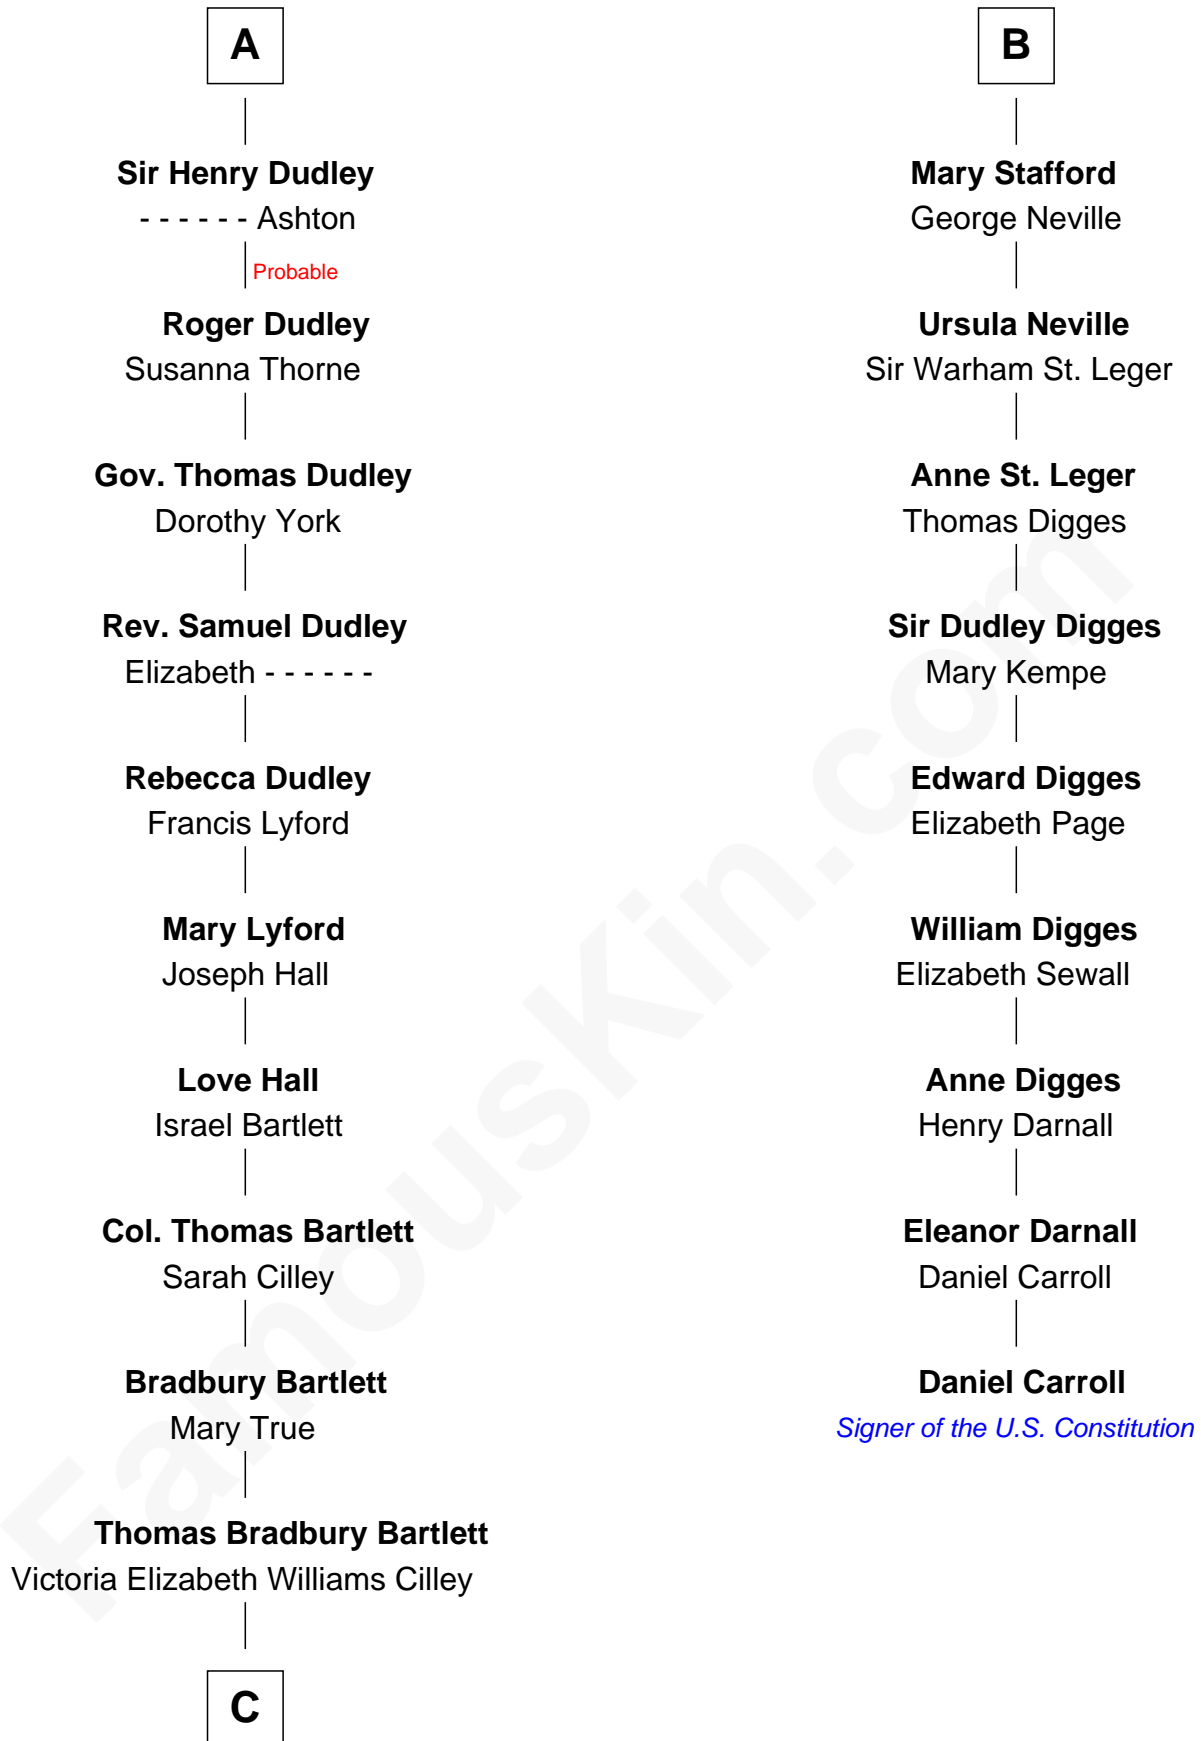

FamousKin.com Relationship Chart of

Alan Shepard

Mercury and Apollo Astronaut

15th cousin 4 times removed of

Daniel Carroll

Signer of the U.S. Constitution

C

—
Annie Elizabeth Bartlett
Frederick Johnson Shepard

—
Alan Bartlett Shepard
Pauline Renza Emerson

—
Alan Shepard
Mercury and Apollo Astronaut

FamousKin.com