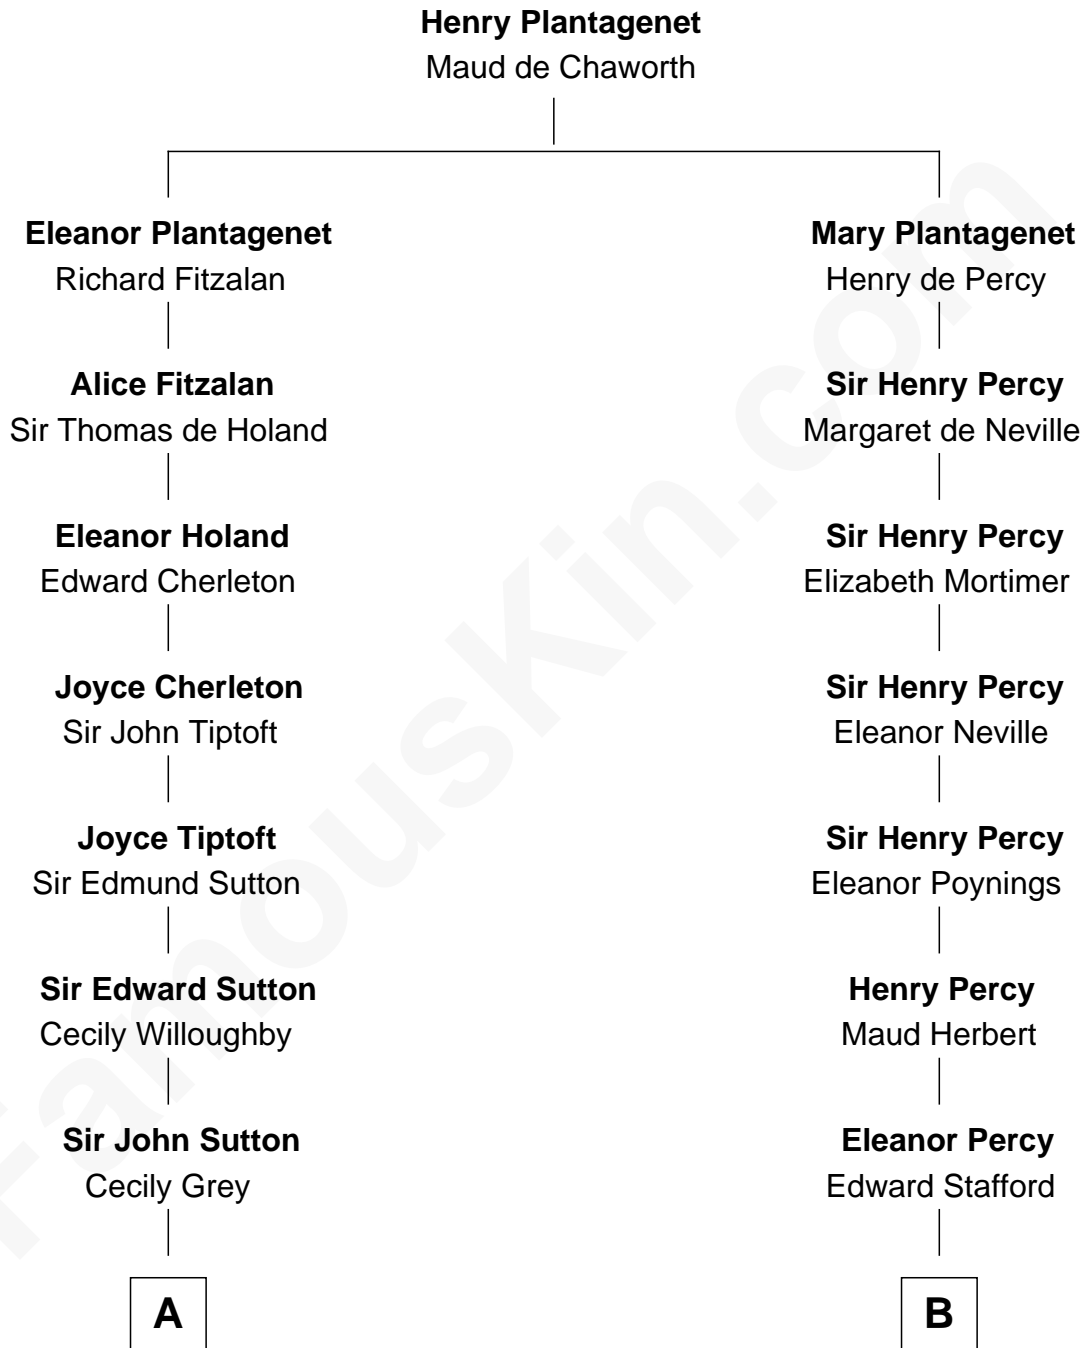

FamousKin.com Relationship Chart of

Alan Shepard

Mercury and Apollo Astronaut

15th cousin 4 times removed of

Daniel Carroll

Signer of the U.S. Constitution

C

—
Annie Elizabeth Bartlett
Frederick Johnson Shepard

—
Alan Bartlett Shepard
Pauline Renza Emerson

—
Alan Shepard
Mercury and Apollo Astronaut

FamousKin.com