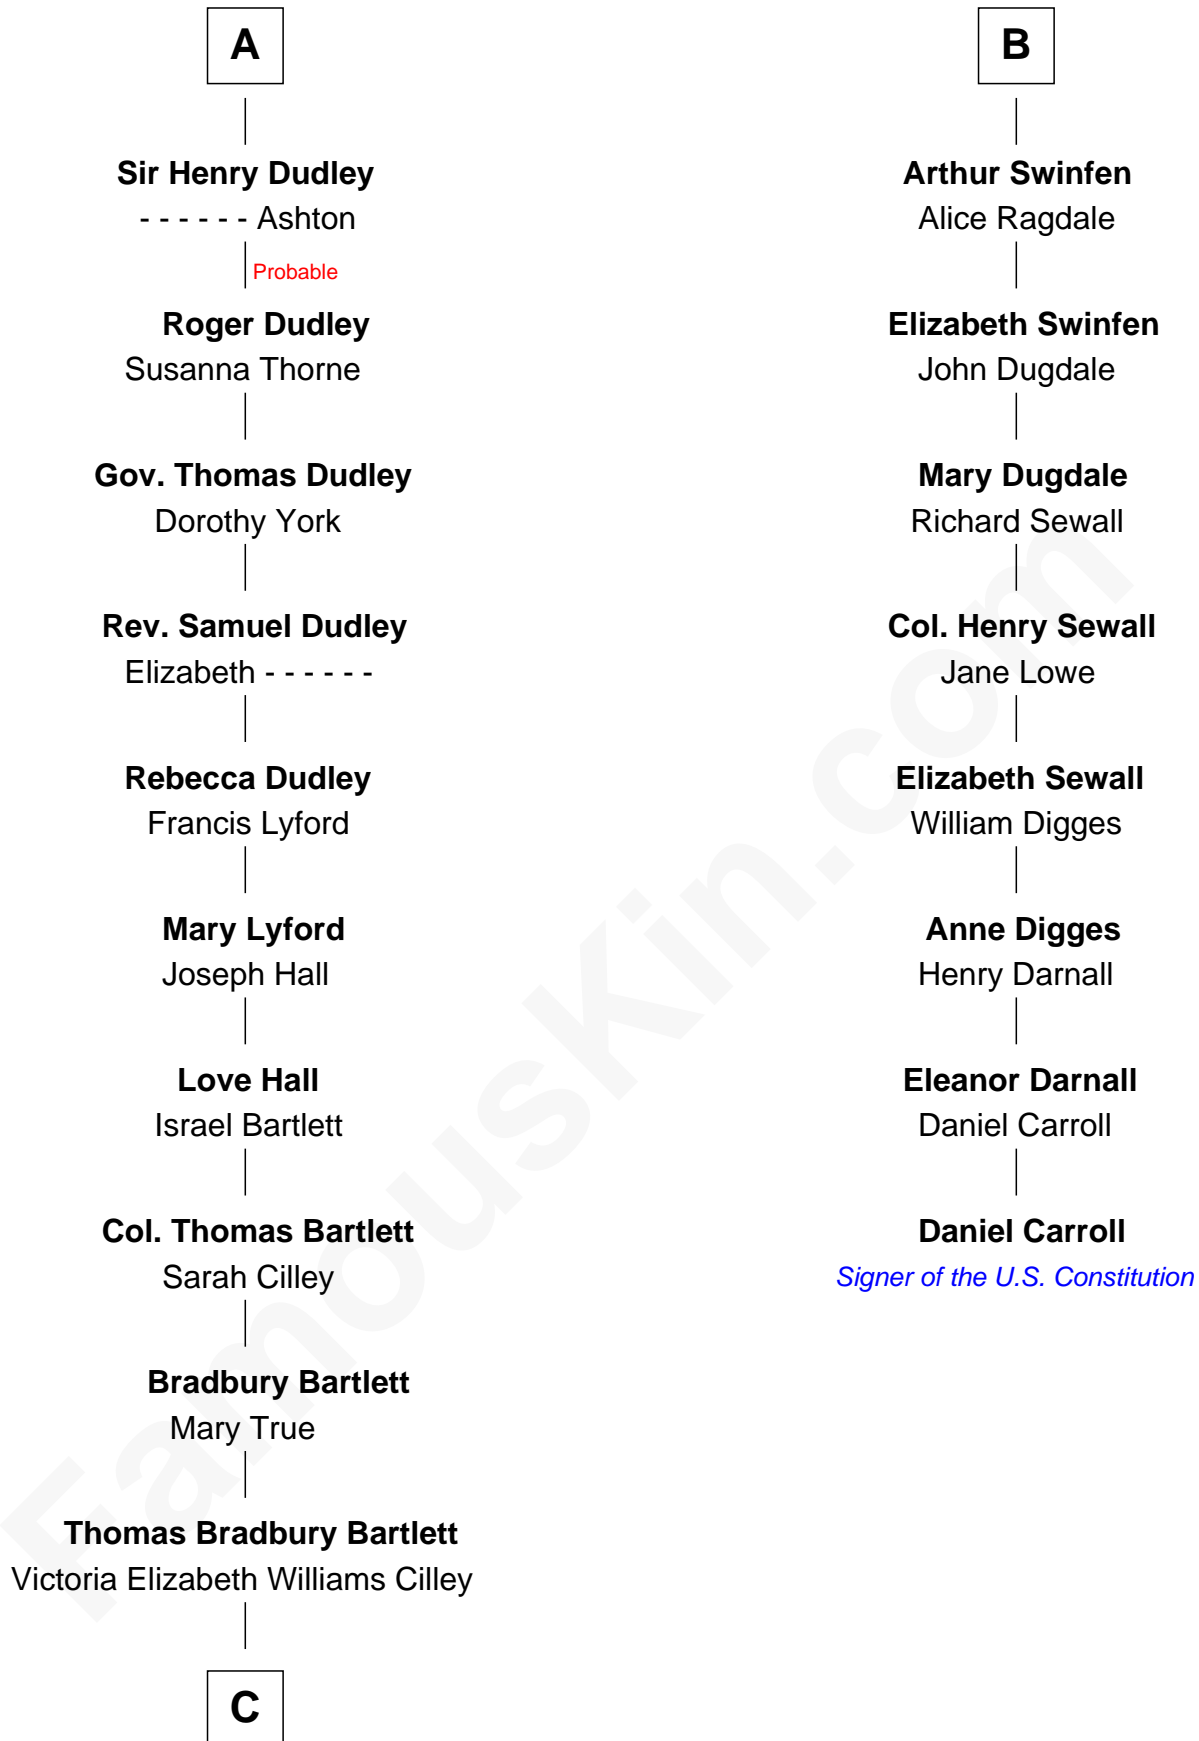

## Relationship Chart of

### Alan Shepard

*Mercury and Apollo Astronaut*

14th cousin 5 times removed of

### Daniel Carroll

*Signer of the U.S. Constitution*

**C**

—  
**Annie Elizabeth Bartlett**  
Frederick Johnson Shepard

—  
**Alan Bartlett Shepard**  
Pauline Renza Emerson

—  
**Alan Shepard**  
*Mercury and Apollo Astronaut*