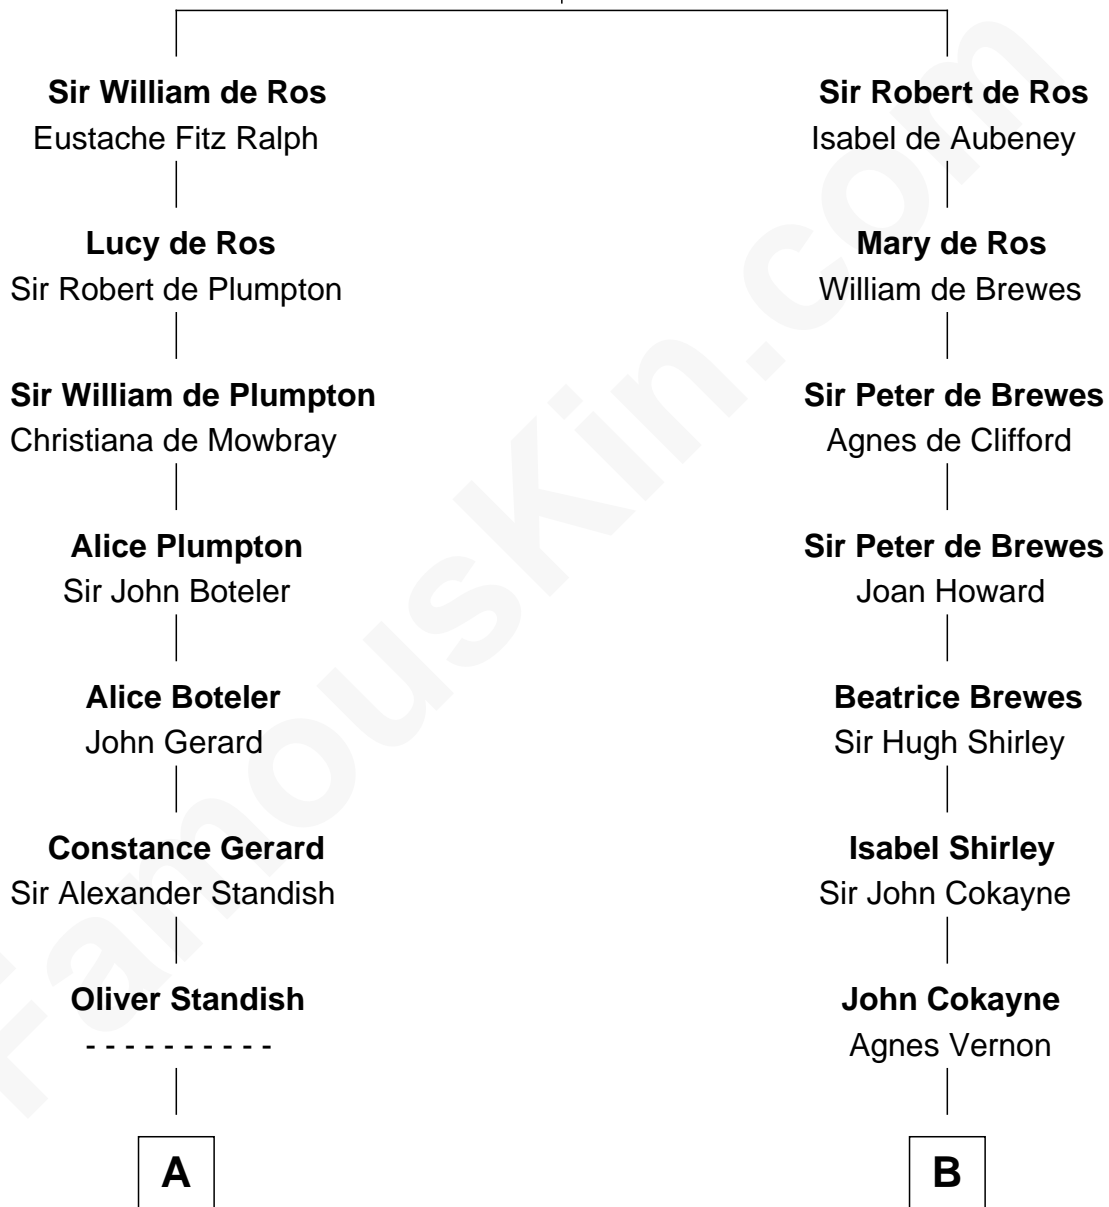

# FamousKin.com Relationship Chart of

**Alan Shepard**

*Mercury and Apollo Astronaut*

17th cousin 4 times removed of

**Daniel Carroll**

*Signer of the U.S. Constitution*

**Sir William de Ros**

Lucy FitzPiers

Alan Bartlett Shepard

**Alan Shepard**

*Mercury and Apollo Astronaut*