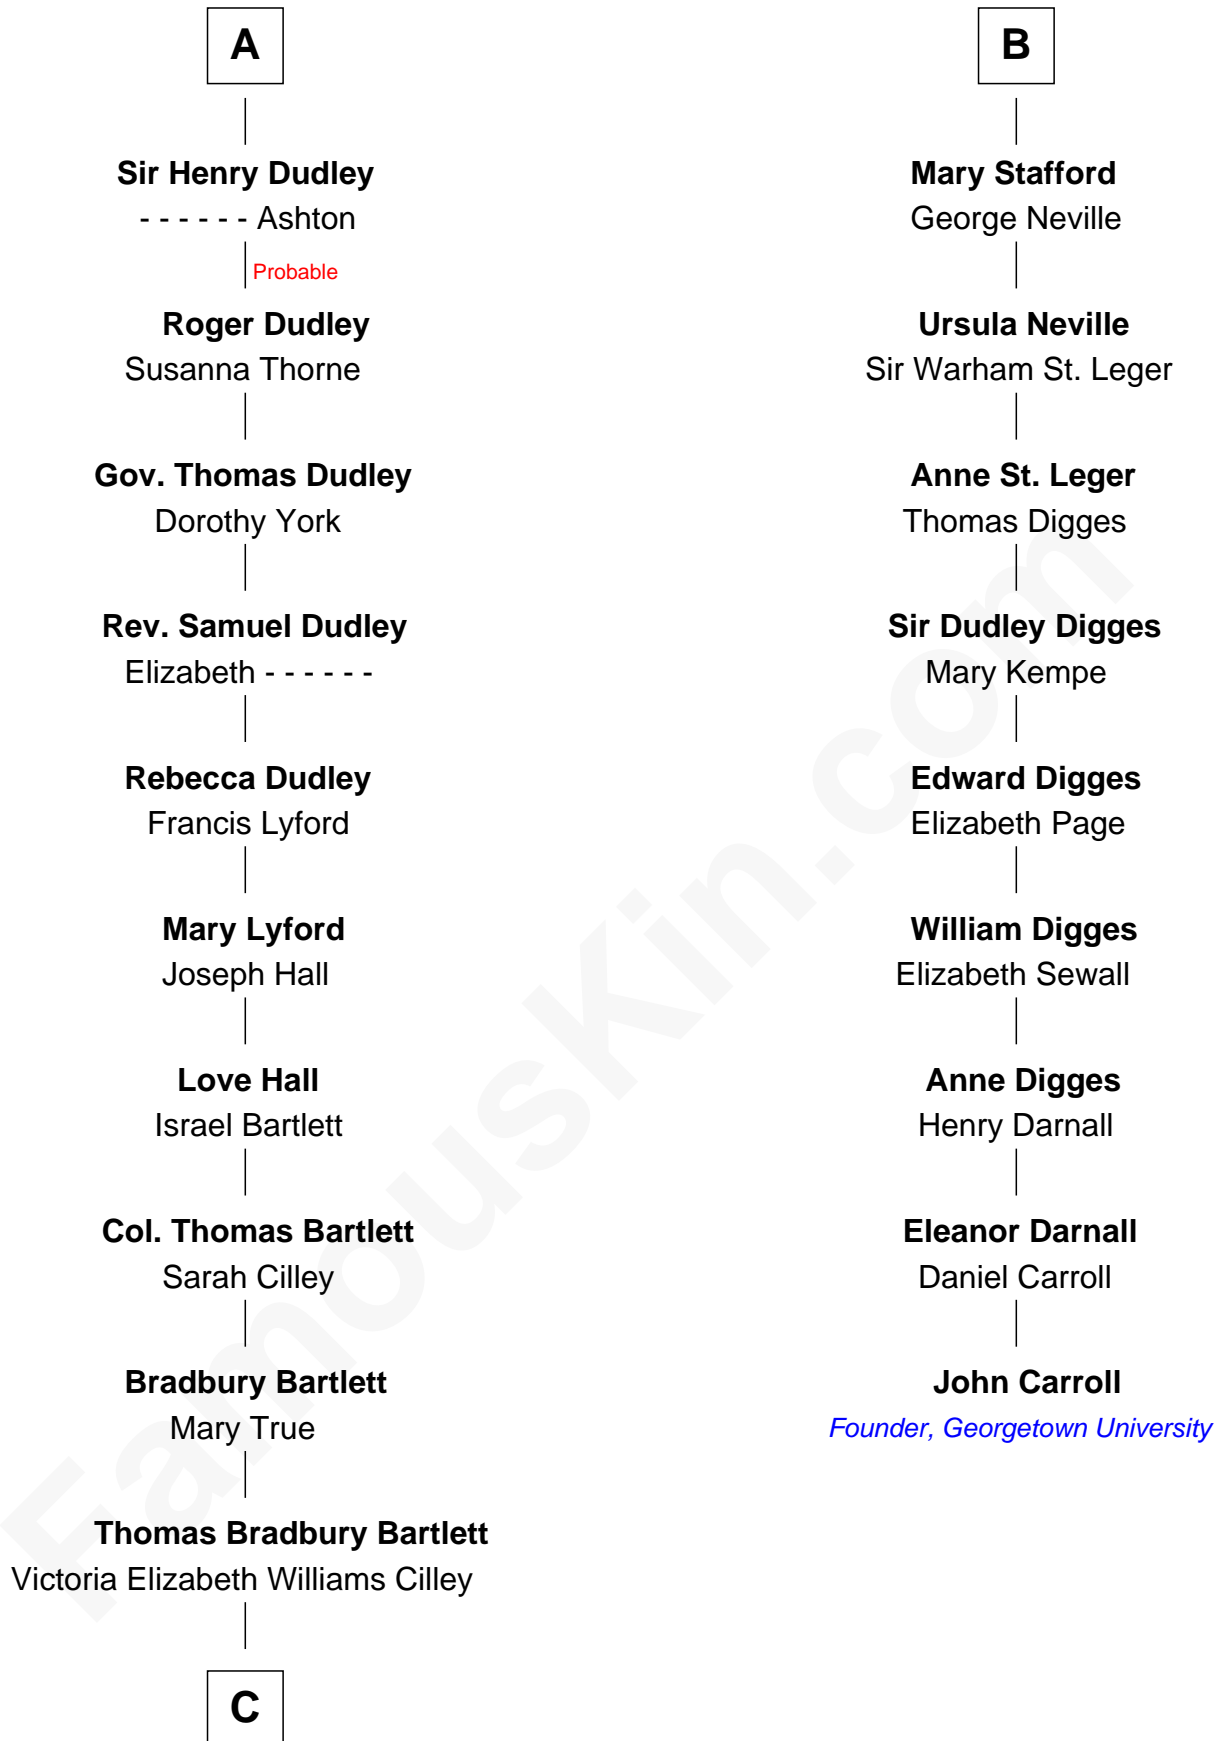

FamousKin.com

Relationship Chart of

Alan Shepard

Mercury and Apollo Astronaut

15th cousin 4 times removed of

John Carroll

Founder of Georgetown University

C

Annie Elizabeth Bartlett
Frederick Johnson Shepard

Alan Bartlett Shepard
Pauline Renza Emerson

Alan Shepard
Mercury and Apollo Astronaut

FamousKin.com