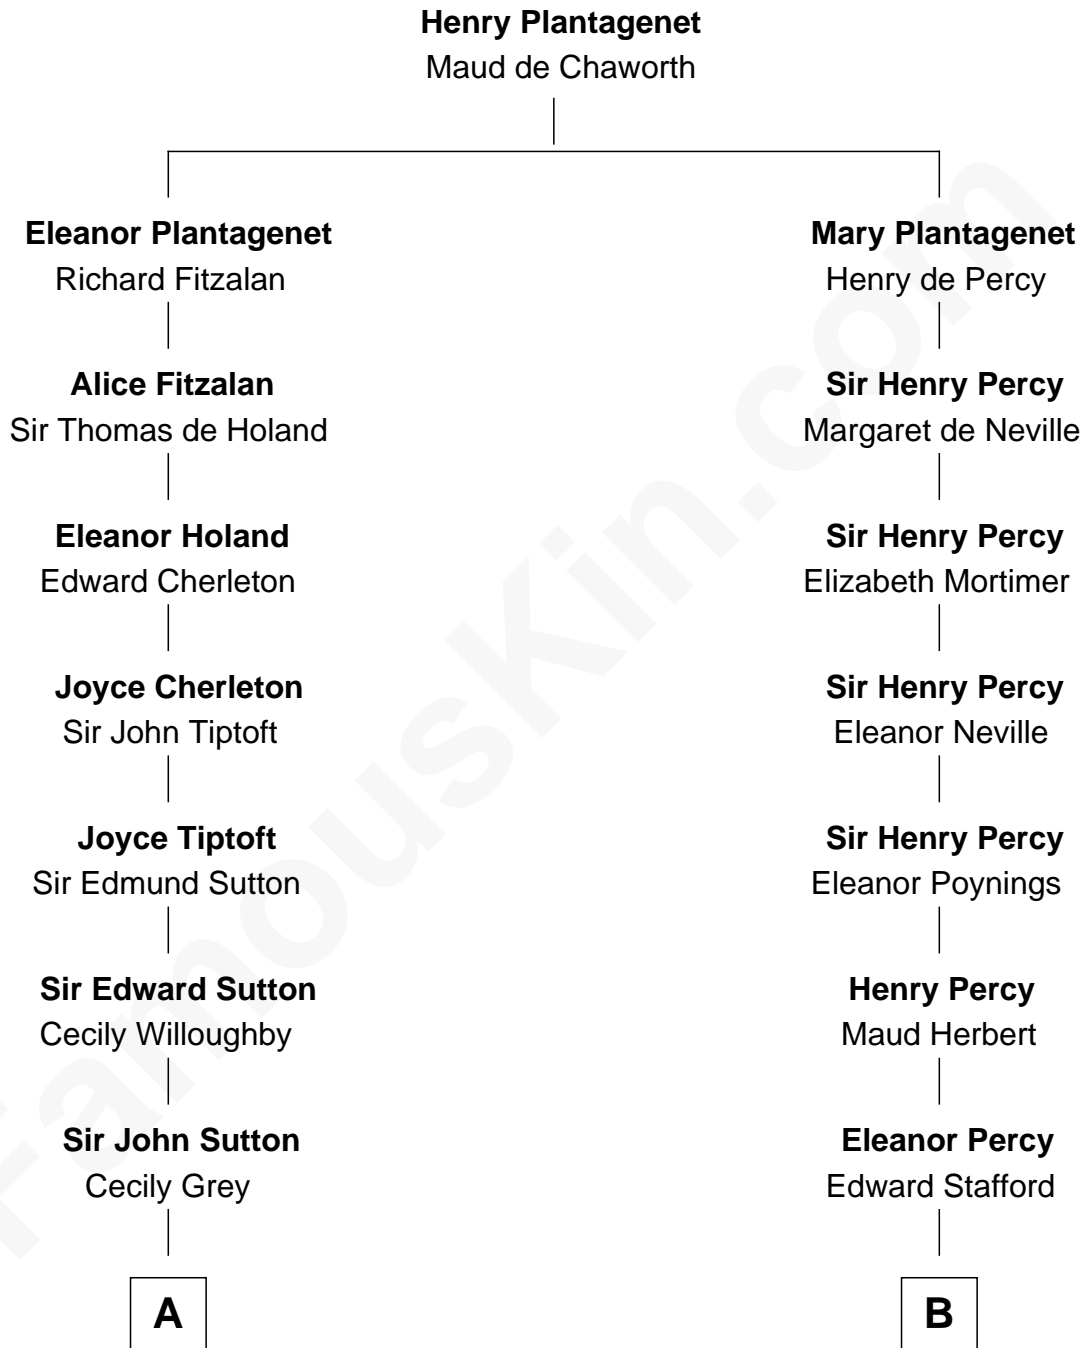

FamousKin.com

Relationship Chart of

Alan Shepard

Mercury and Apollo Astronaut

15th cousin 4 times removed of

John Carroll

Founder of Georgetown University

C

Annie Elizabeth Bartlett
Frederick Johnson Shepard

Alan Bartlett Shepard
Pauline Renza Emerson

Alan Shepard
Mercury and Apollo Astronaut

FamousKin.com