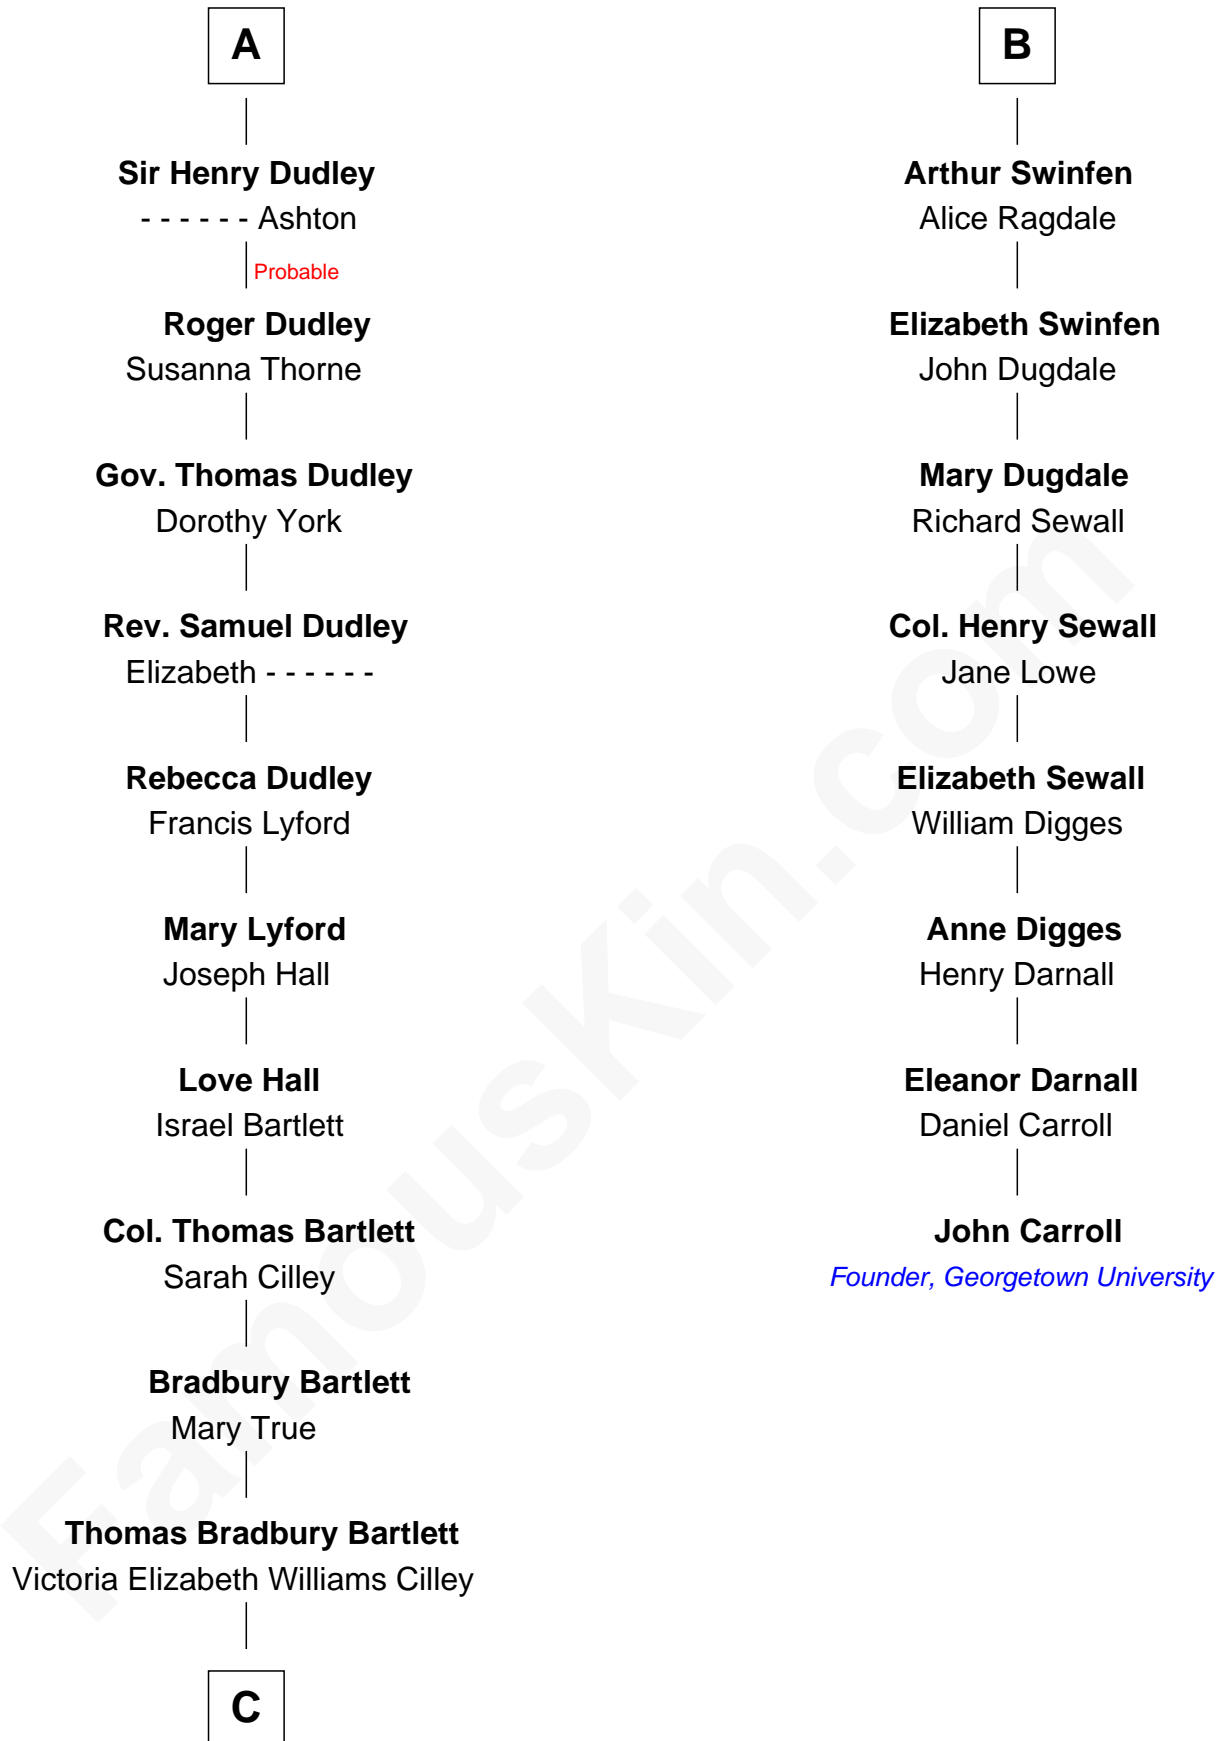

FamousKin.com

Relationship Chart of

Alan Shepard

Mercury and Apollo Astronaut

14th cousin 5 times removed of

John Carroll

Founder of Georgetown University

Ralph de Stafford

Thomas Noel

William Bonville

Katherine Neville

Robert Noel

Matilda Brereton

Cecily Bonville

Thomas Grey

James Noel

Elizabeth -----

Cecily Grey

Sir John Sutton

Dorothy Noel

William Swinfen

A

B

C

—
Annie Elizabeth Bartlett
Frederick Johnson Shepard

—
Alan Bartlett Shepard
Pauline Renza Emerson

—
Alan Shepard
Mercury and Apollo Astronaut

FamousKin.com