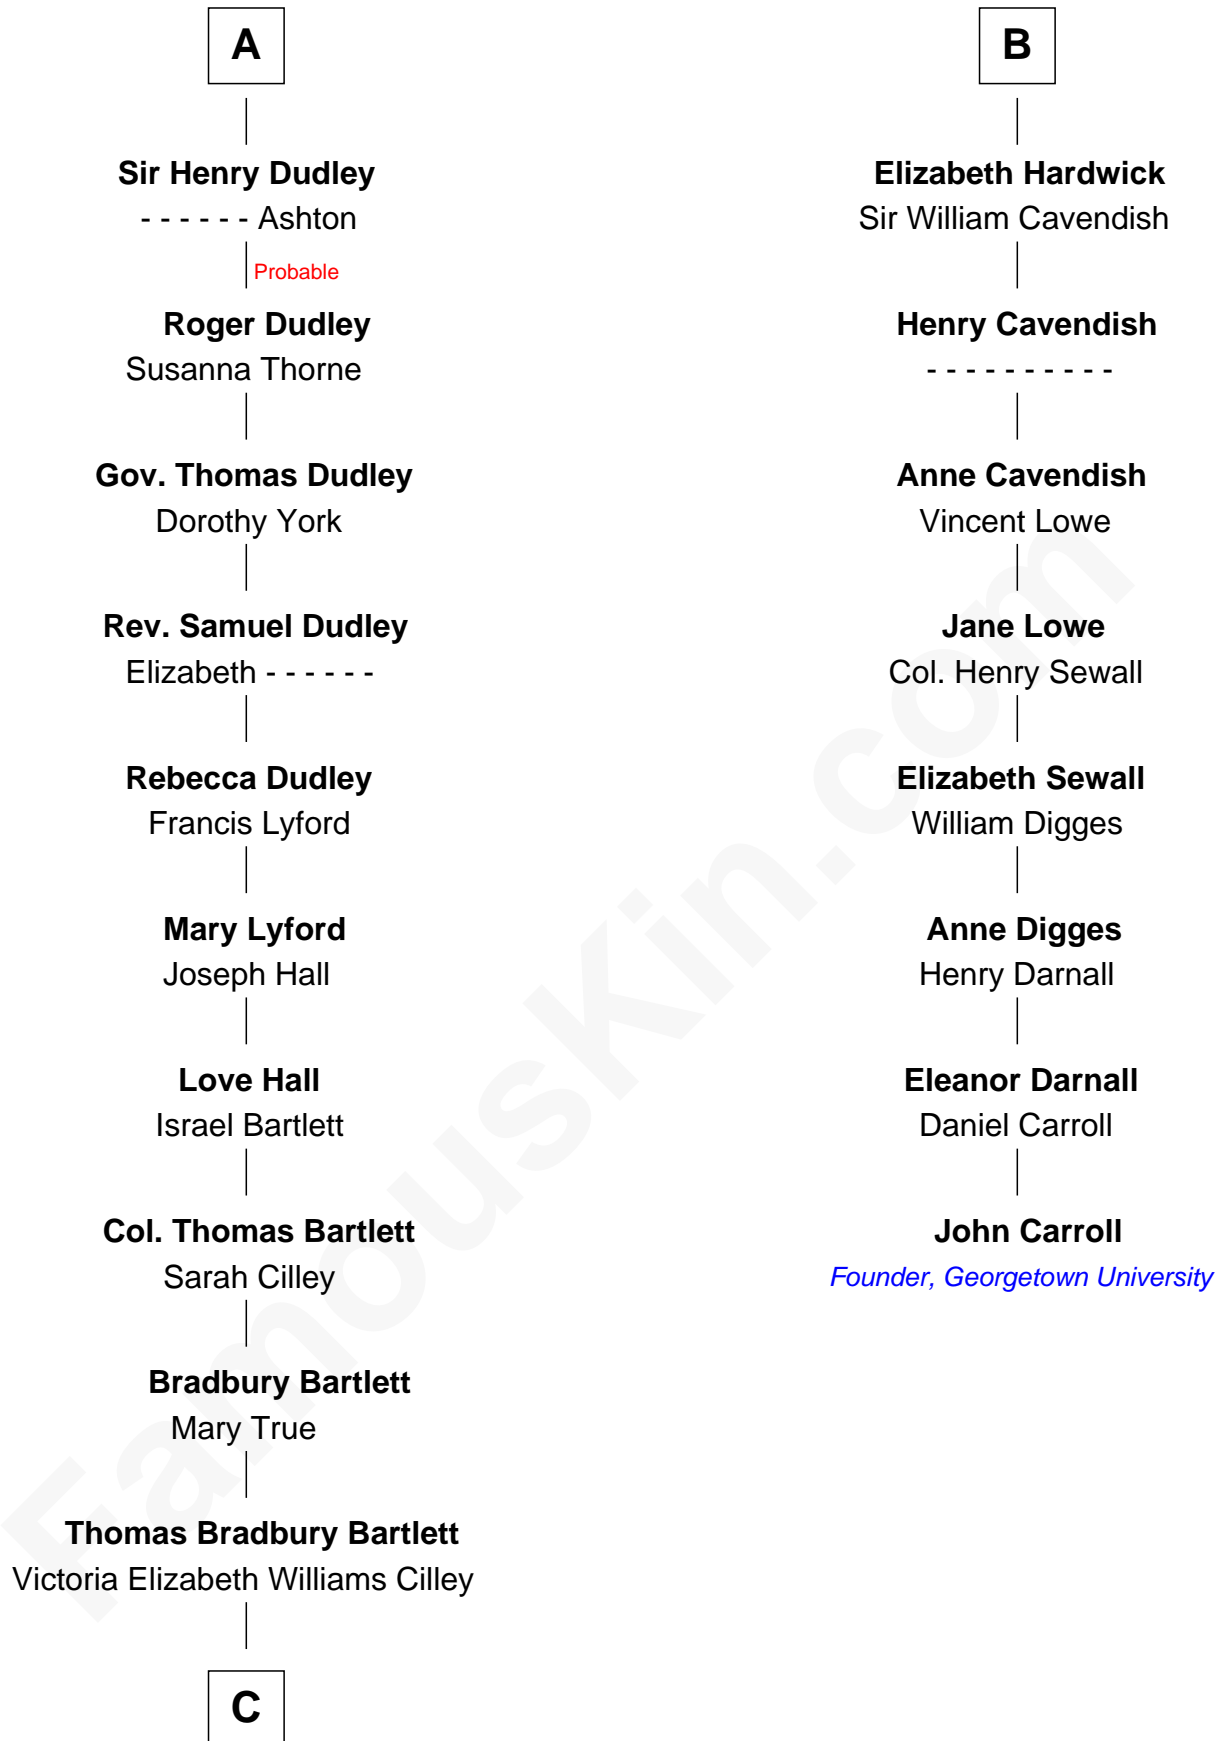

# FamousKin.com Relationship Chart of

**Alan Shepard**

*Mercury and Apollo Astronaut*

14th cousin 5 times removed of

**John Carroll**

*Founder of Georgetown University*

**Edmund Fitzalan**

Alice de Warenne

**C**

—  
**Annie Elizabeth Bartlett**  
Frederick Johnson Shepard

—  
**Alan Bartlett Shepard**  
Pauline Renza Emerson

—  
**Alan Shepard**  
*Mercury and Apollo Astronaut*

FamousKin.com