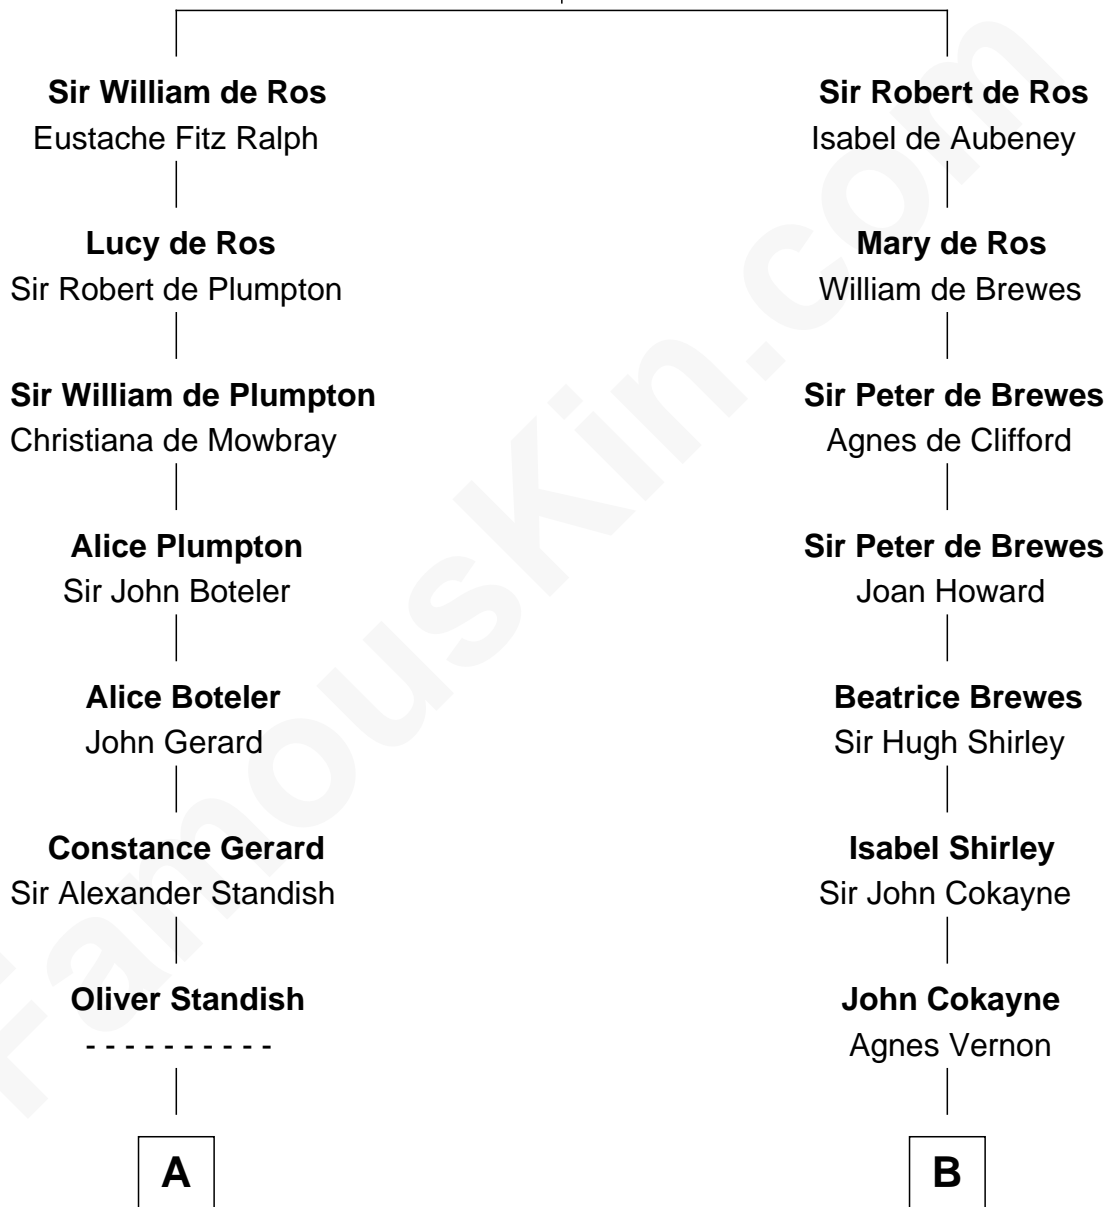

FamousKin.com

Relationship Chart of

Alan Shepard

Mercury and Apollo Astronaut

17th cousin 4 times removed of

John Carroll

Founder of Georgetown University

Sir William de Ros

Lucy FitzPiers

C

Abraham Emerson

Mary Benley Eaton

Charles Stillman Emerson

Hannah Maria Emmons

Charles Stillman Emerson

Belle Winslow