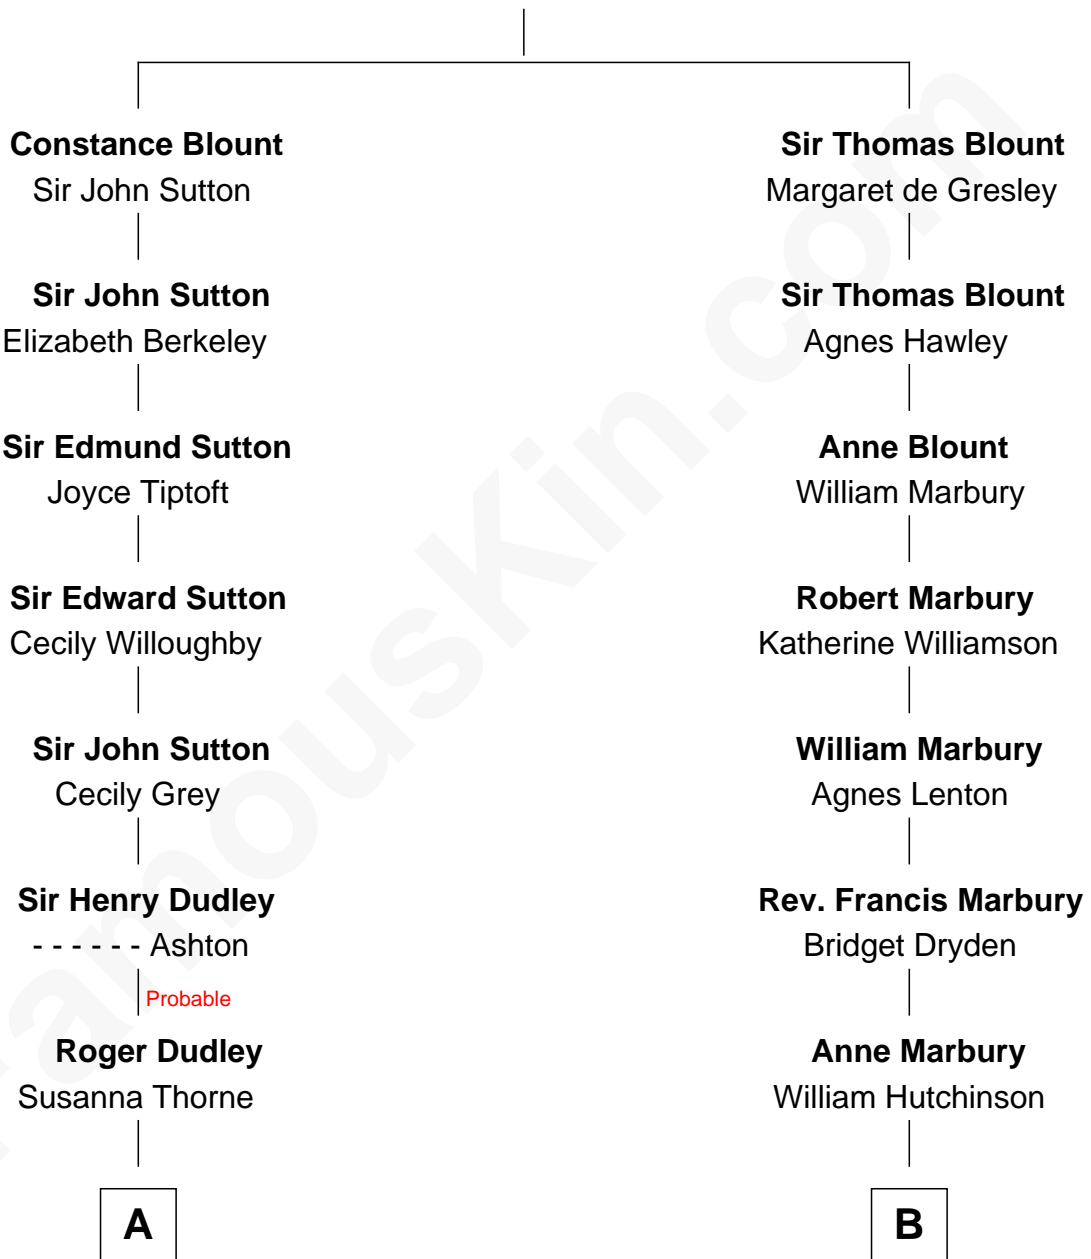

FamousKin.com

Relationship Chart of

Alan Shepard

Mercury and Apollo Astronaut

17th cousin 2 times removed of

Treat Williams
TV & Movie Actor

Sir Walter Blount
Sancha de Ayala

C

Treat Payne Andrew

Eleanor Barnum

Marian Andrew

Richard Norman Williams

Treat Williams

TV & Movie Actor

FamousKin.com