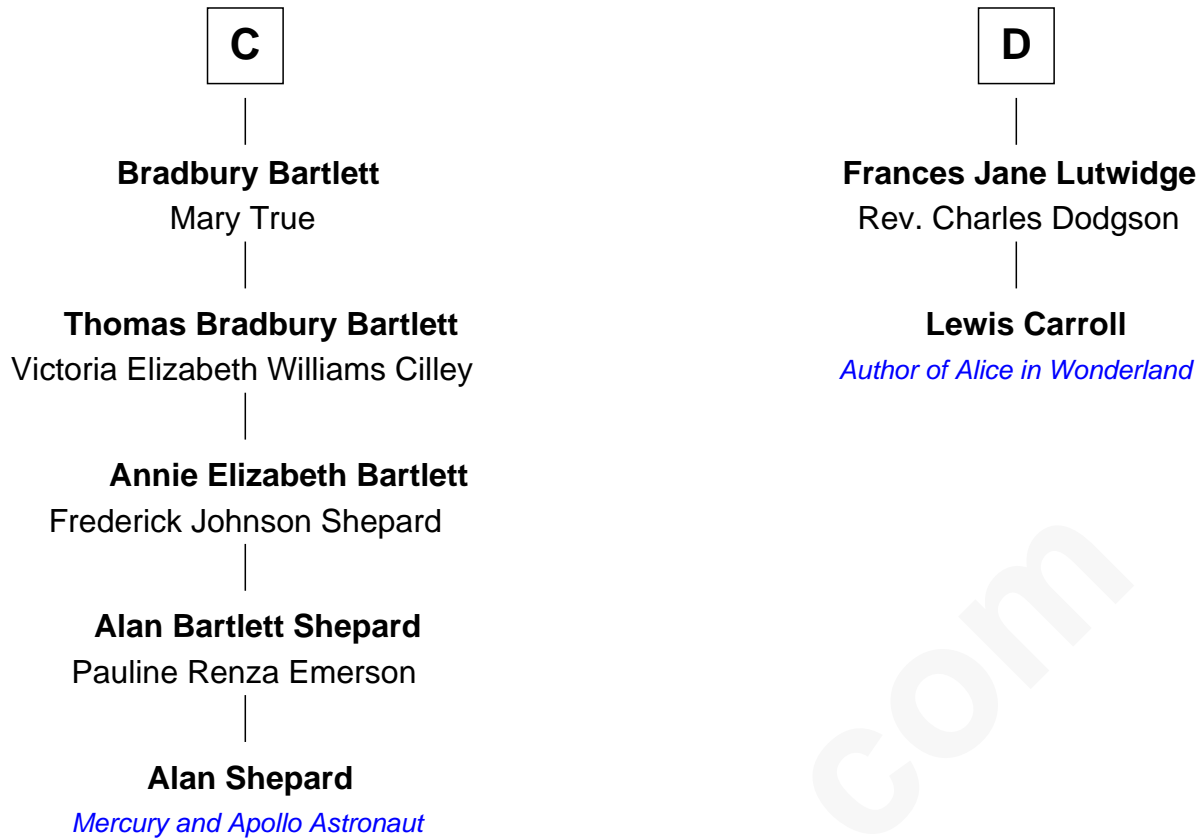

# FamousKin.com Relationship Chart of

**Alan Shepard**

*Mercury and Apollo Astronaut*

18th cousin 3 times removed of

**Lewis Carroll**

*Author of Alice in Wonderland*

**Sir Hugh le Despencer**

Isabella de Beauchamp

**Sir Philip le Despencer**

Margaret de Goushill

**Sir Philip le Despencer**

Joan de Cobham

**Sir Philip le Despencer**

Elizabeth - - - - -

**Alice le Despenser**

Sir John Sutton

Eleanor de Clare

**Elizabeth le Despencer**

Maurice de Berkeley

**Thomas de Berkeley**

Margaret de Lisle

**Elizabeth de Berkeley**

Richard de Beauchamp

**Eleanor Beauchamp**

Edmund Beaufort

**Margaret Beaufort**

Humphrey Stafford

**Henry Stafford**

Catherine Woodville

**B**

FamousKin.com