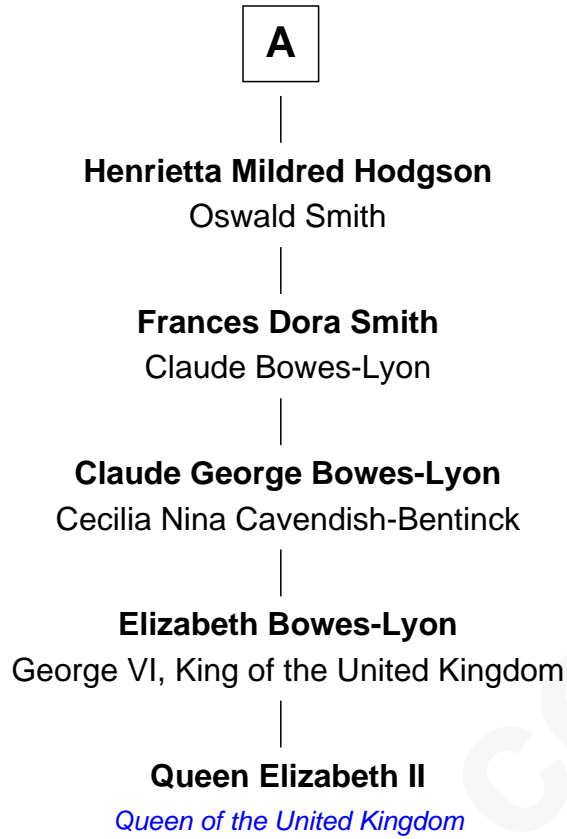

FamousKin.com Relationship Chart of

Nicholas Martiau

(c1591 - 1657) Francis Bonaventure passenger 1620

10th Great-grandfather of

Queen Elizabeth II

Queen of the United Kingdom

Nicholas Martiau

Elizabeth Martiau

Col. George Reade

Mildred Reade

Col. Augustine Warner

Mary Warner

Col. John Smith

Mildred Smith

Robert Porteus

Robert Porteus

Judith Cockayne

Mildred Porteus

Robert Hodgson

Very Rev. Robert Hodgson

Mary Tucker

A

Elizabeth II photo by [Eric Draper](#)