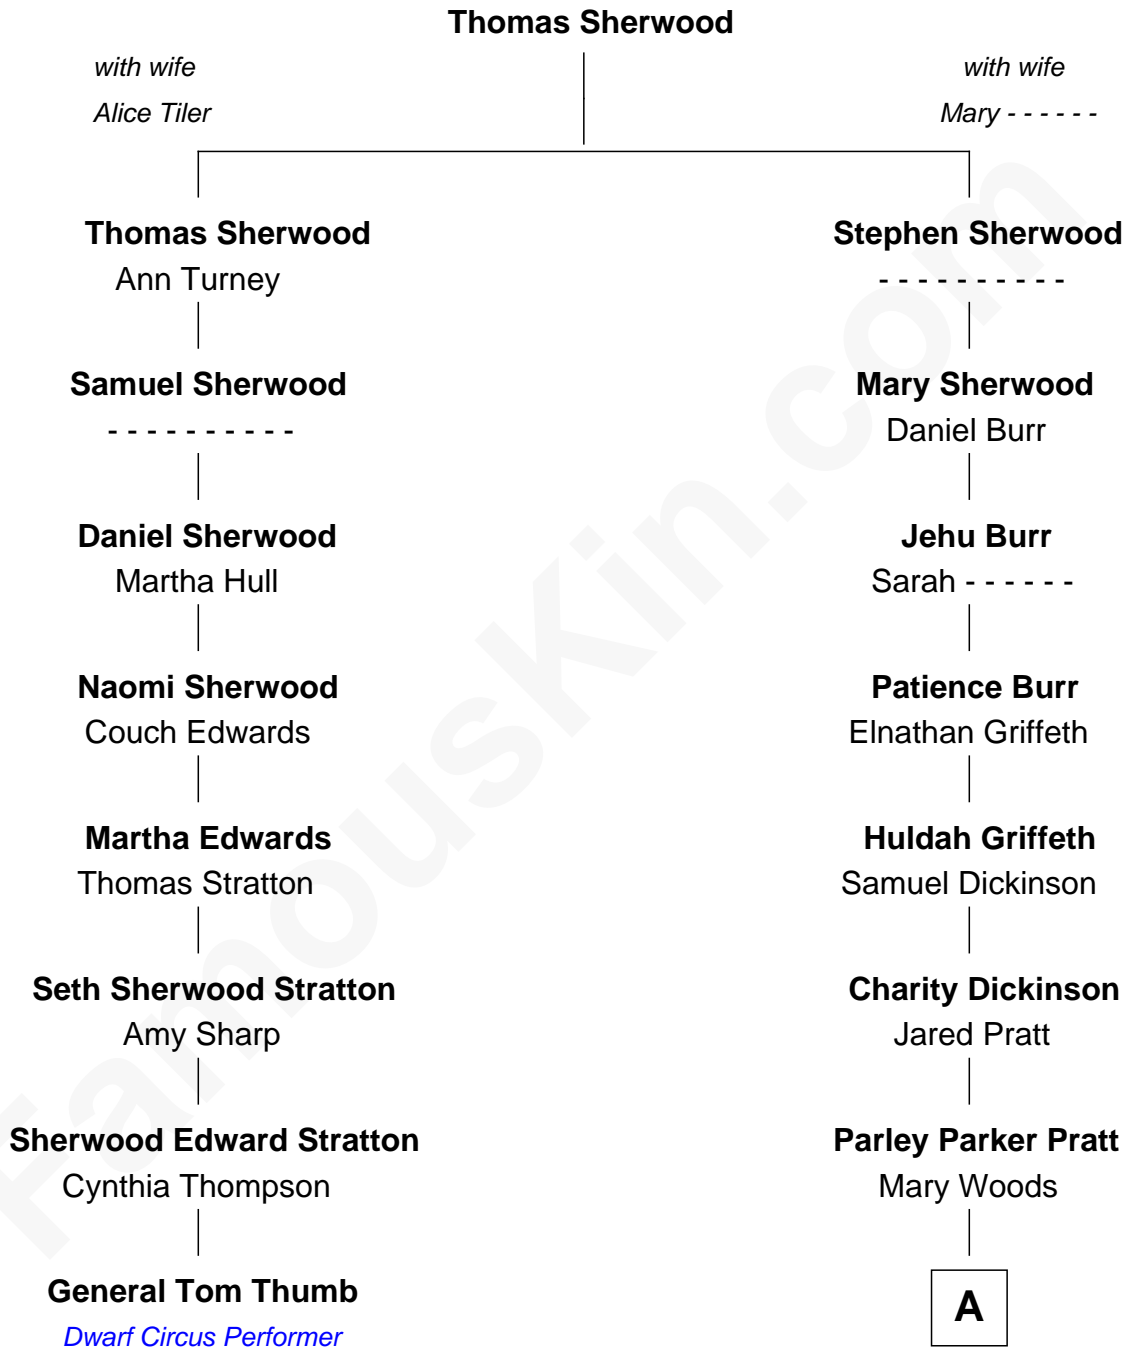

FamousKin.com Relationship Chart of

General Tom Thumb
Dwarf Circus Performer

7th cousin 2 times removed of

George Romney
43rd Governor of Michigan

A

Helaman Pratt

Anna Johanna Dorothy Wilcken

Anna Amelia Pratt

Gaskell Samuel Romney

George Romney

43rd Governor of Michigan

FamousKin.com