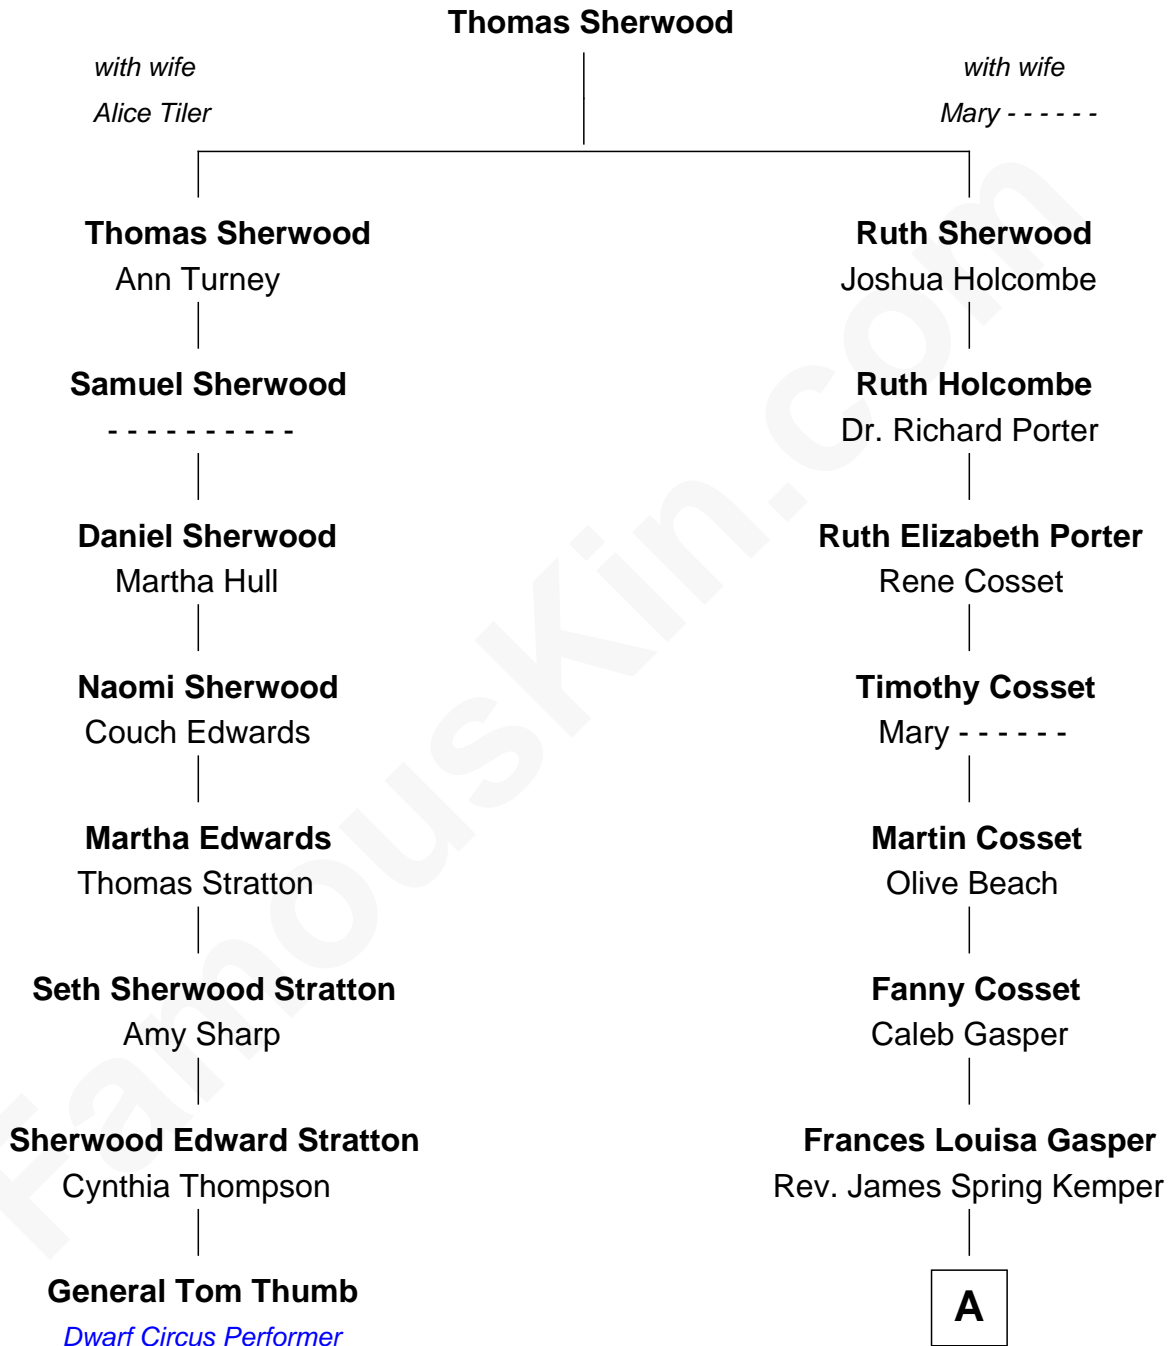

FamousKin.com
Relationship Chart of
General Tom Thumb
Dwarf Circus Performer

7th cousin 1 time removed of

James S. Kemper
Founder, Kemper Insurance Cos.

A

Hathaway Kemper

Mary Jessie Scott

James S. Kemper

Founder, Kemper Insurance Cos.

FamousKin.com