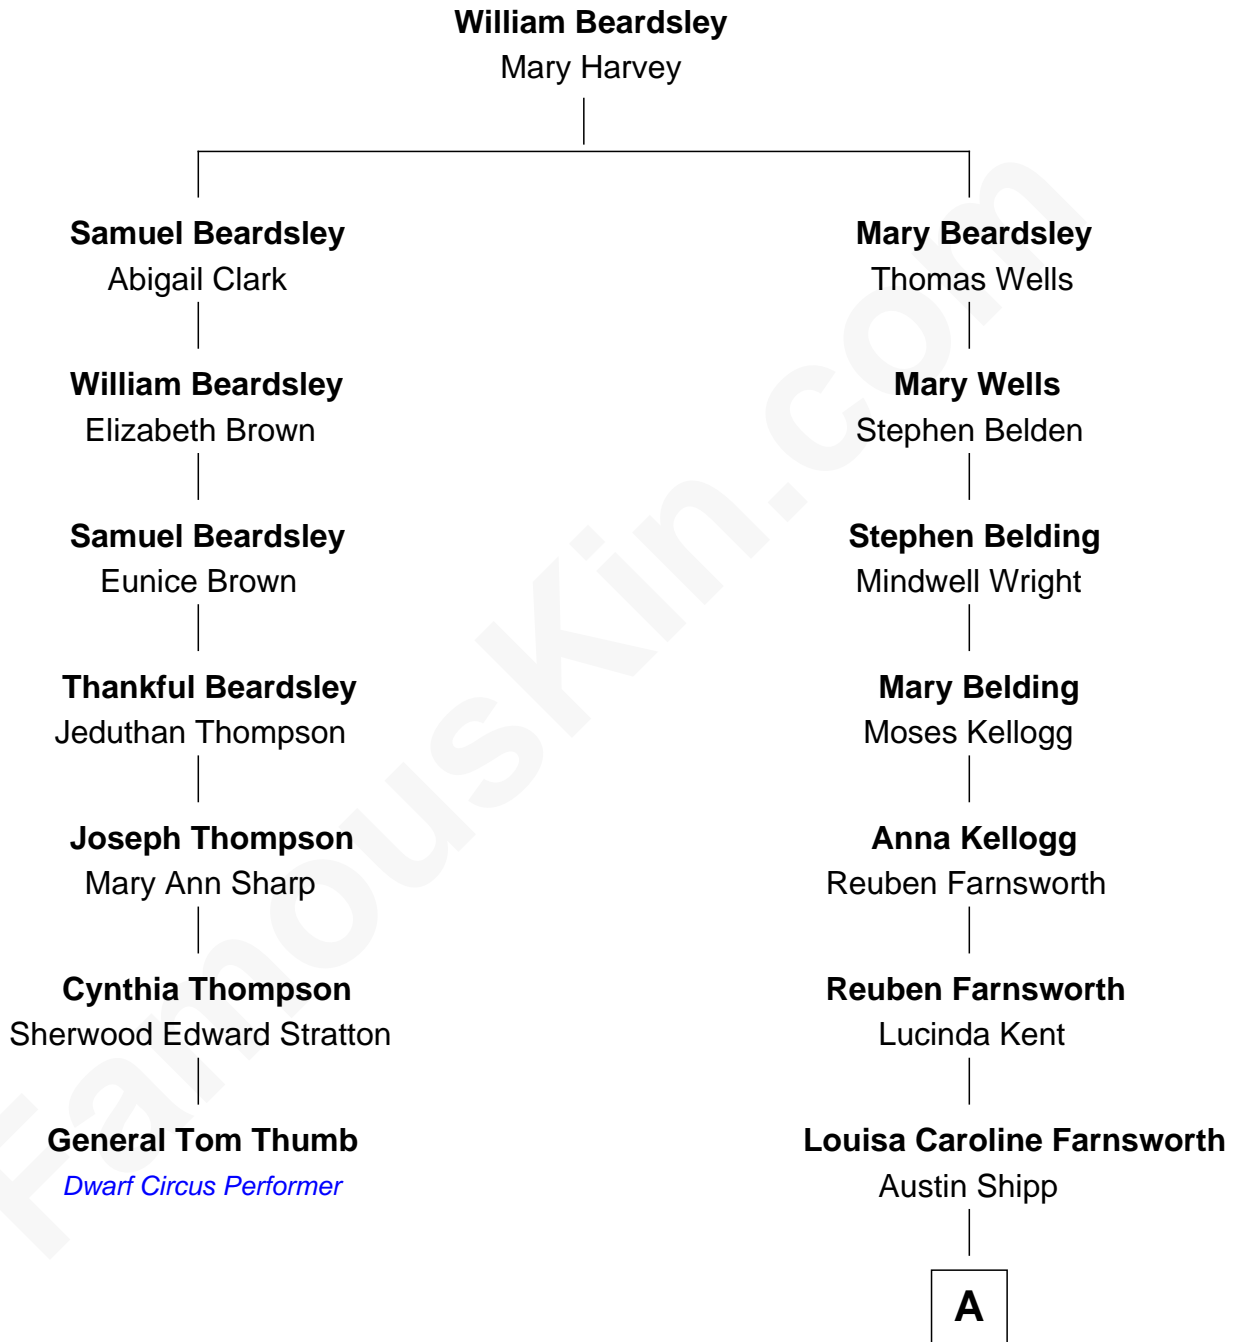

FamousKin.com
Relationship Chart of
General Tom Thumb
Dwarf Circus Performer

6th cousin 5 times removed of

Amy Adams
Movie Actress

A

Dr. Milford Bard Shipp

Ellis Reynolds

Olea Shipp

John Hyrum Hill

Olea Lorraine Hill

Frank Ralph Adams

Richard Kent Adams

Kathryn Hicken

Amy Adams

Movie Actress