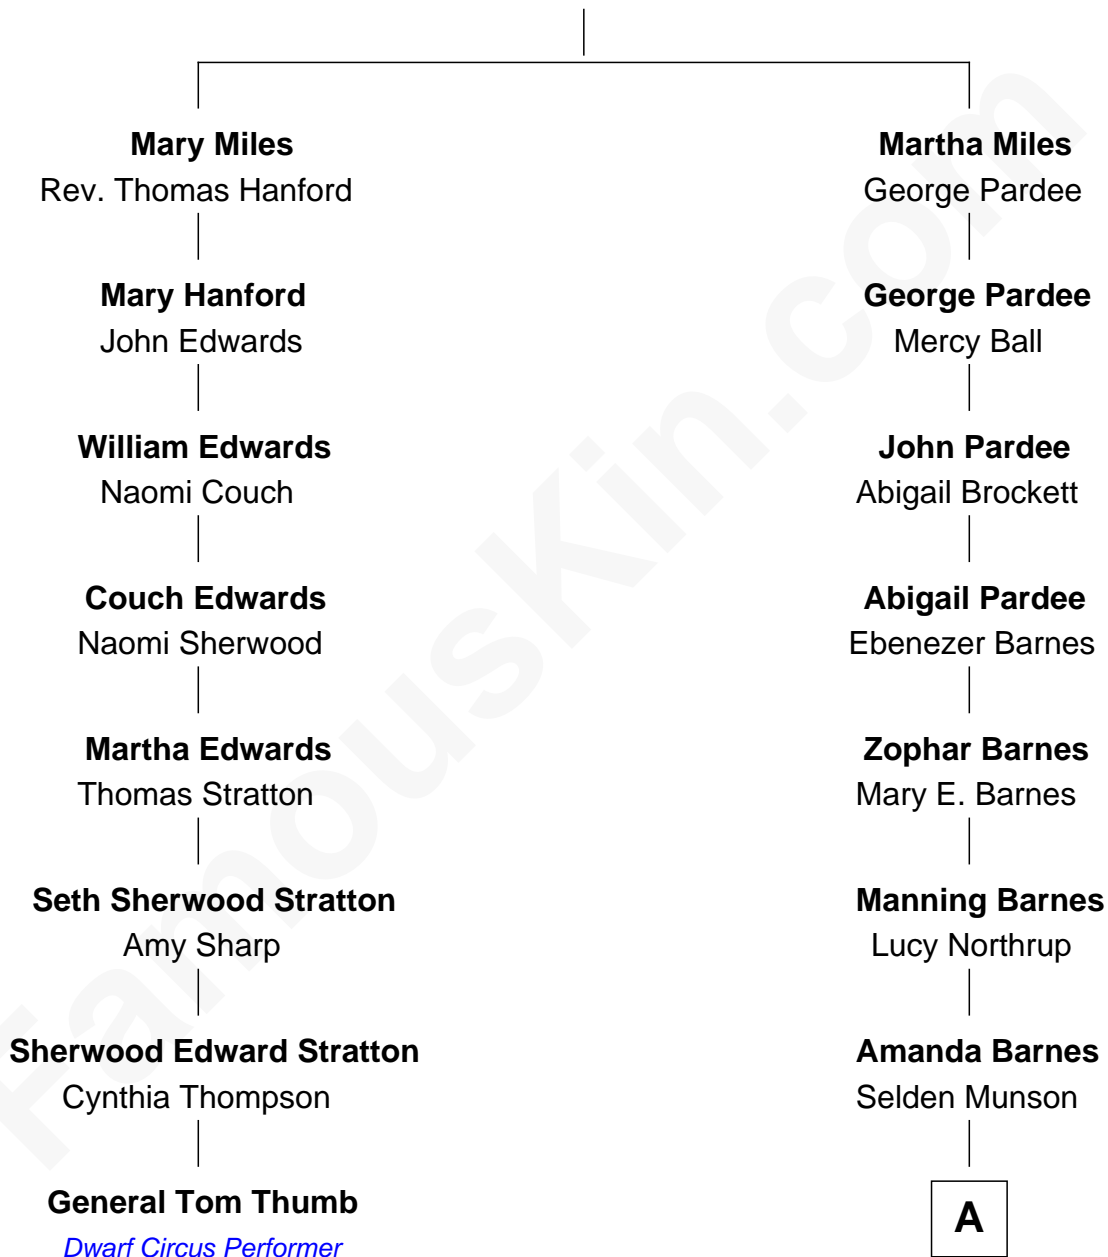

FamousKin.com

Relationship Chart of

General Tom Thumb

Dwarf Circus Performer

7th cousin 4 times removed of

Viggo Mortensen
Movie Actor

Richard Miles

A

—
Mary Annis Munson

John Wesley Gamble

—
John Munson Gamble

Blanche Ethelwyn Chapman

—
Mary Annis Gamble

Dr. Walter Sidney Atkinson

—
Grace Gamble Atkinson

Viggo Peter Mortensen