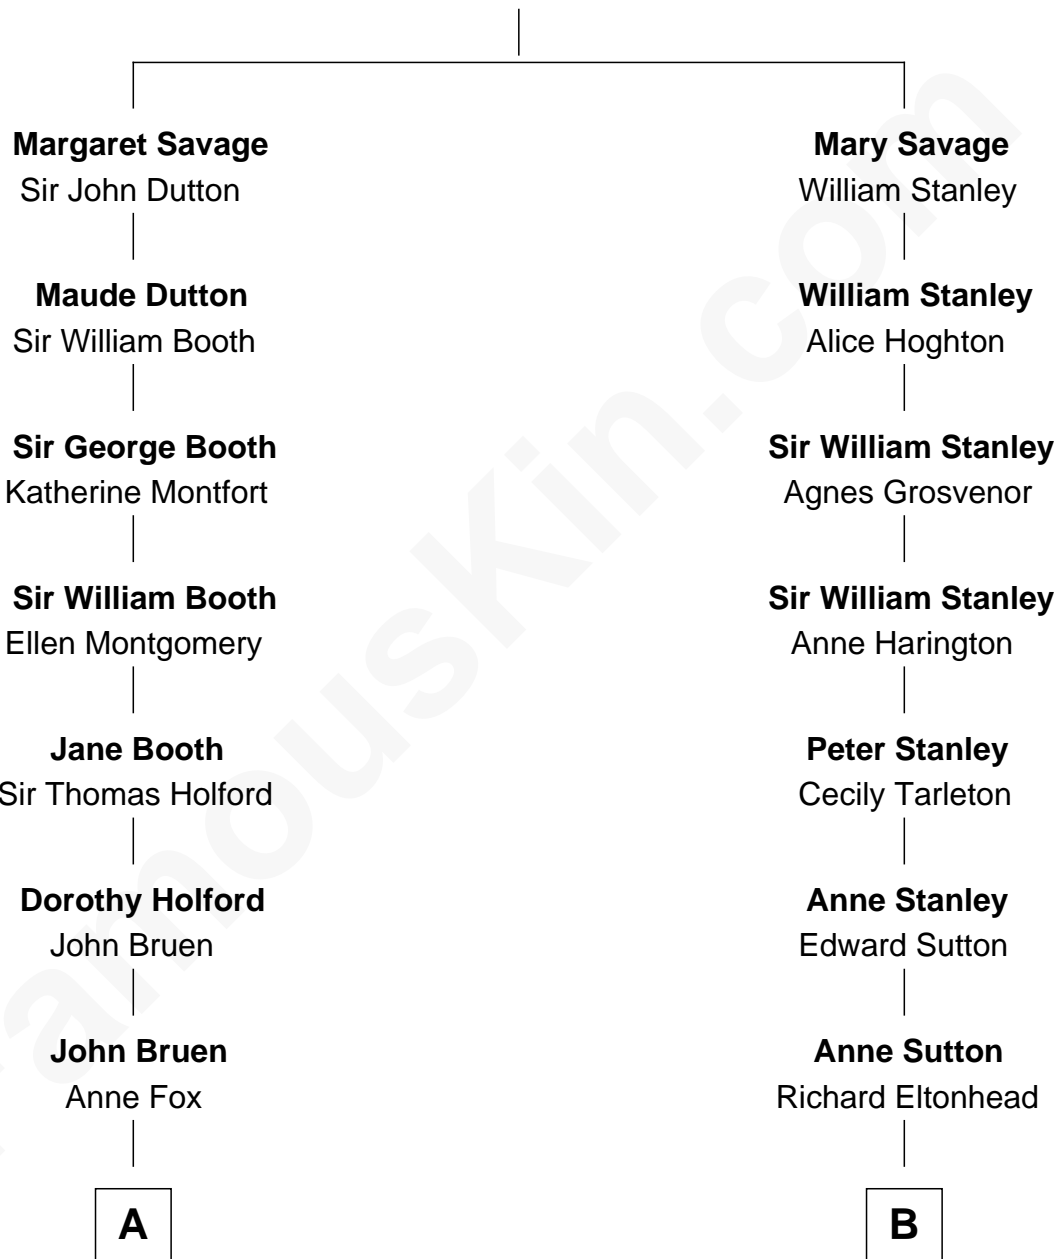

# FamousKin.com Relationship Chart of

**Christian Herter**

*59th Governor of Massachusetts*

17th cousin 3 times removed of

**Barack Obama**

*44th U.S. President*

**Sir John Savage**  
Maud de Swinnerton

**C**

**Ruth Lucille Armour**

Ralph Waldo Emerson Dunham

**Stanley Armour Dunham**

Madelyn Lee Payne

**Stanley Ann Dunham**

Barack Hussein Obama

**Barack Obama**

*44th U.S. President*