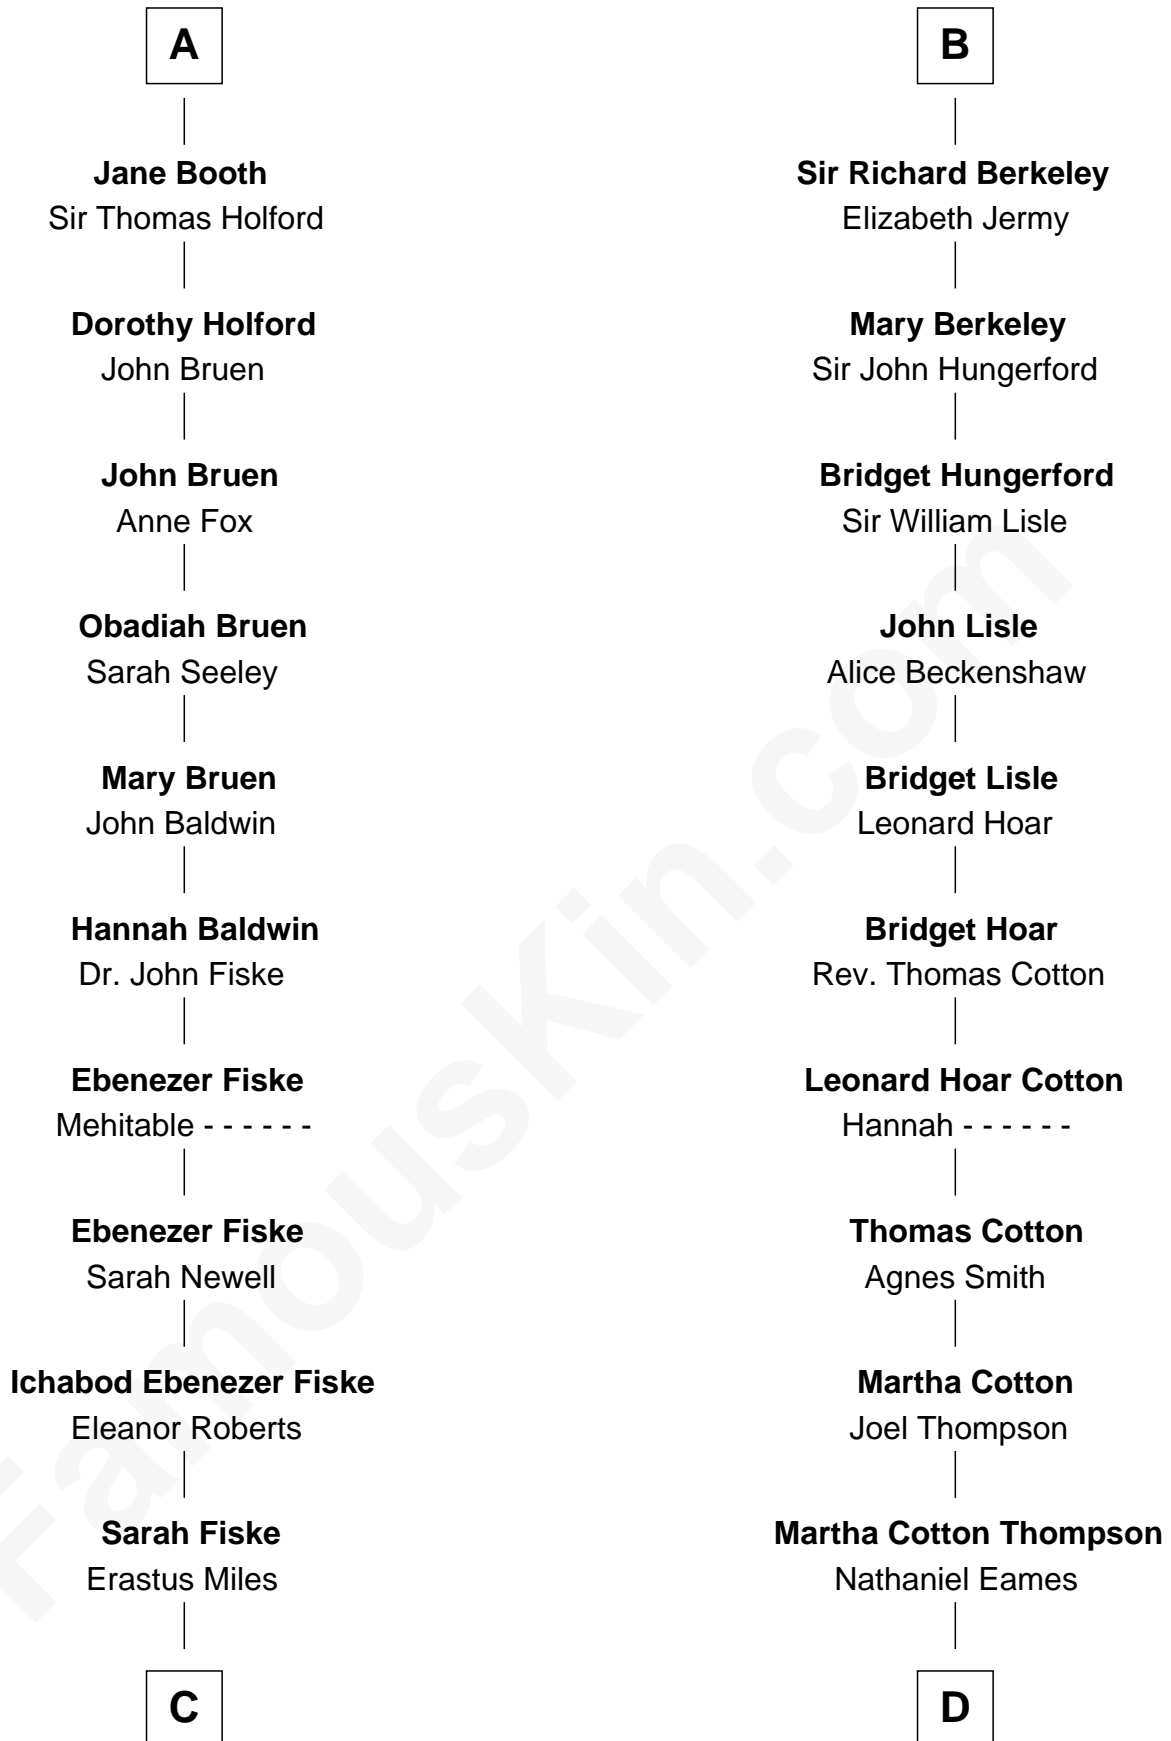

FamousKin.com

Relationship Chart of

Christian Herter

59th Governor of Massachusetts

18th cousin 2 times removed of

Emma Eames

Opera Singer

Ralph de Stafford
Katherine de Hastang