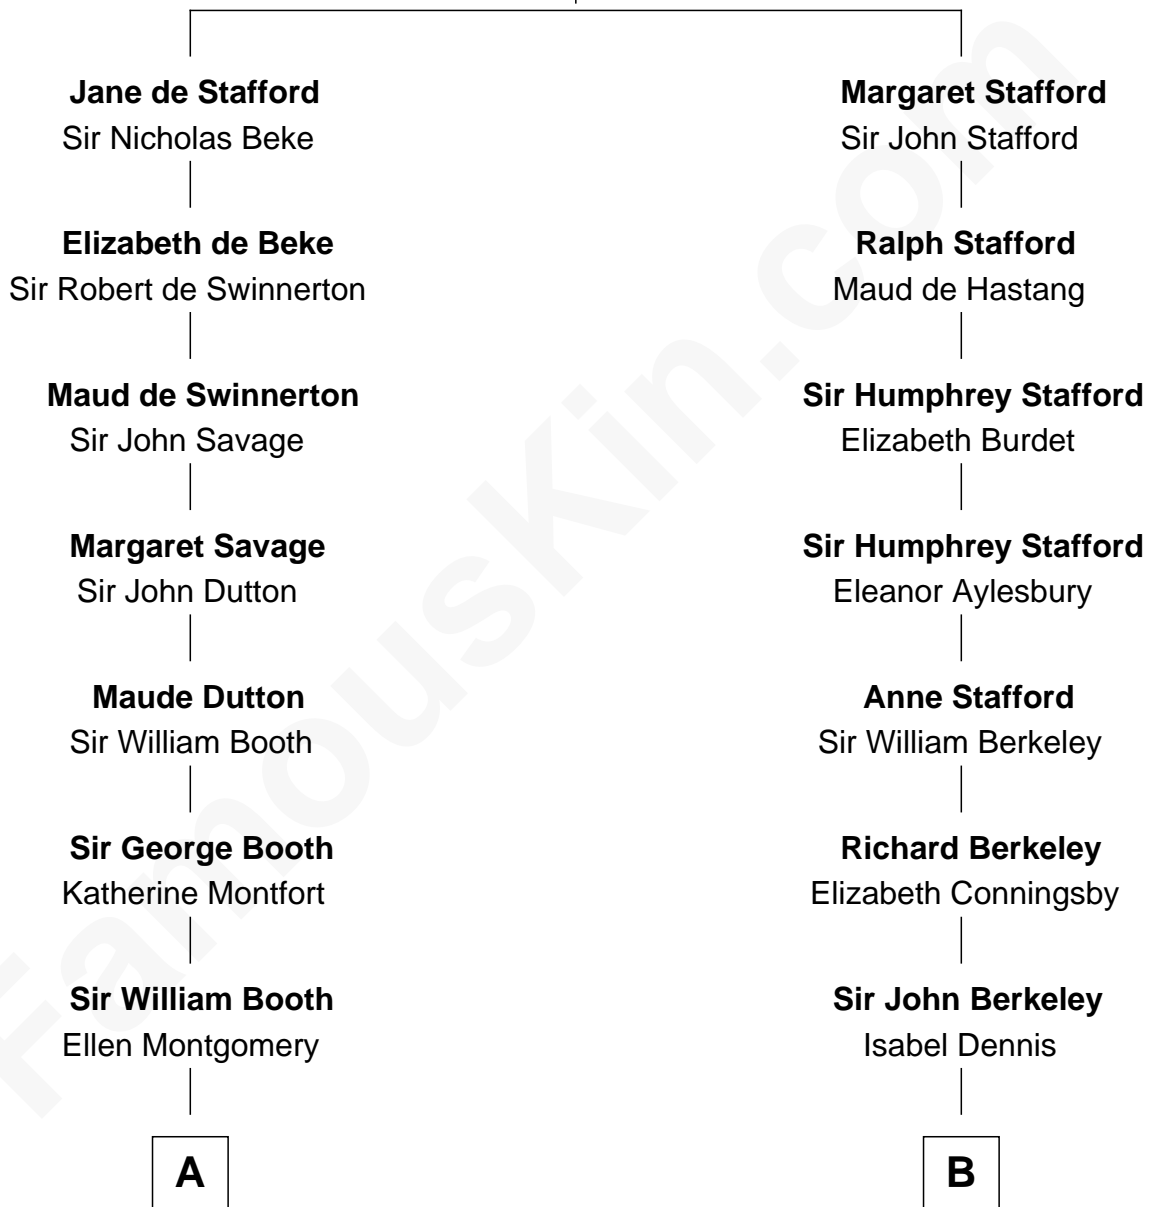

FamousKin.com

Relationship Chart of

Christian Herter

59th Governor of Massachusetts

18th cousin 2 times removed of

Emma Eames

Opera Singer

Ralph de Stafford
Katherine de Hastang

59th Governor of Massachusetts

D

Ithamer Bellows Eames

Emma Hayden

Emma Eames

Opera Singer

FamousKin.com