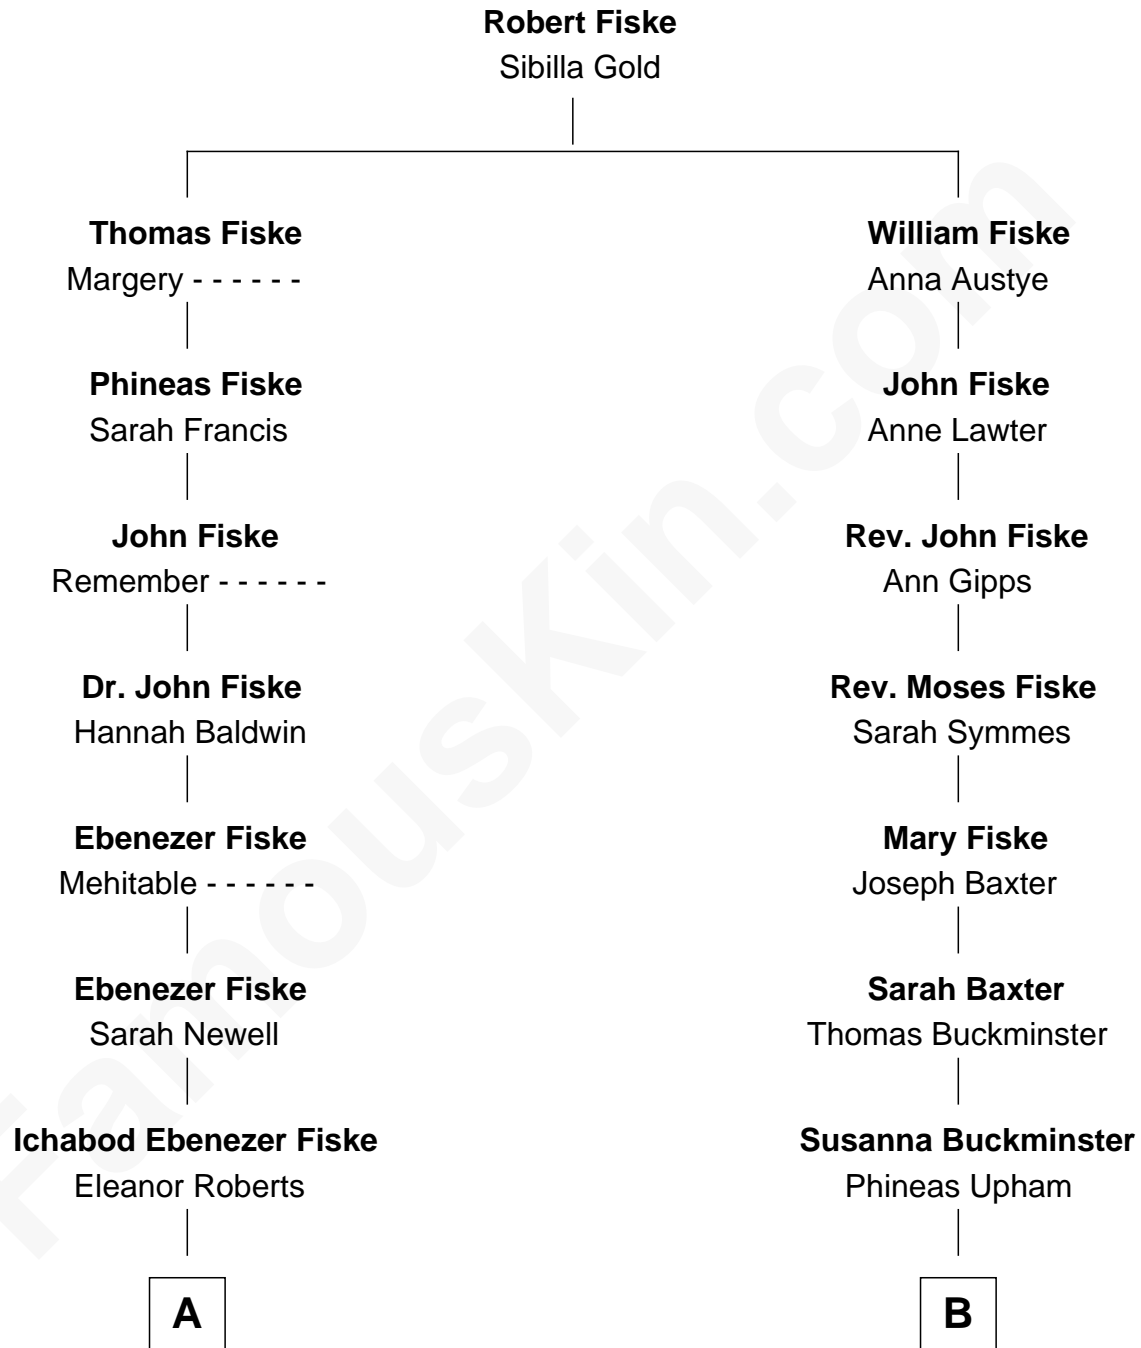

FamousKin.com

Relationship Chart of

Christian Herter

59th Governor of Massachusetts

9th cousin 2 times removed of

Horace Gray

U.S. Supreme Court Justice

A

Sarah Fiske
Erastus Miles

Archibald Miles
Mary Treese

Mary Miles
Christian Herter

Albert Herter
Adele McGinnis

Christian Herter
59th Governor of Massachusetts

B

Jabez Upham
Lucy Faulkner

Harriet Upham
Horace Gray

Horace Gray
U.S. Supreme Court Justice

FamousKin.com