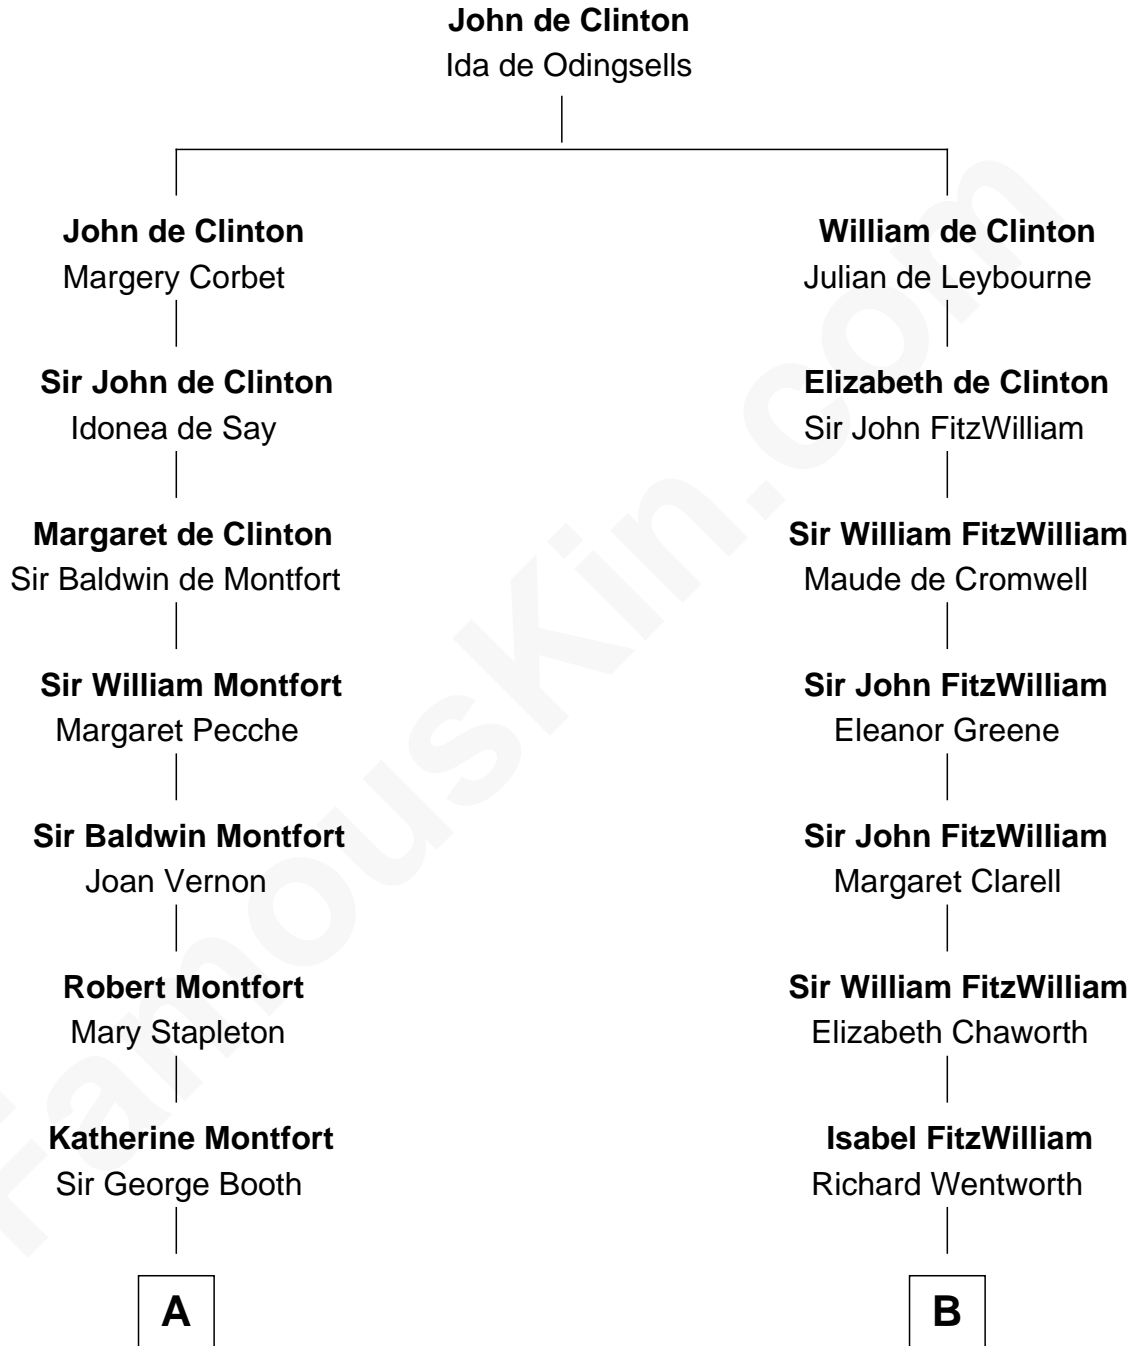

FamousKin.com

Relationship Chart of

Christian Herter

59th Governor of Massachusetts

19th cousin 2 times removed of

Horace Gray

U.S. Supreme Court Justice

C

Sarah Fiske
Erastus Miles

Archibald Miles
Mary Treese

Mary Miles
Christian Herter

Albert Herter
Adele McGinnis

Christian Herter
59th Governor of Massachusetts

D

Elizabeth Chipman
William Gray

Horace Gray
Harriet Upham

Horace Gray
U.S. Supreme Court Justice

FamousKin.com