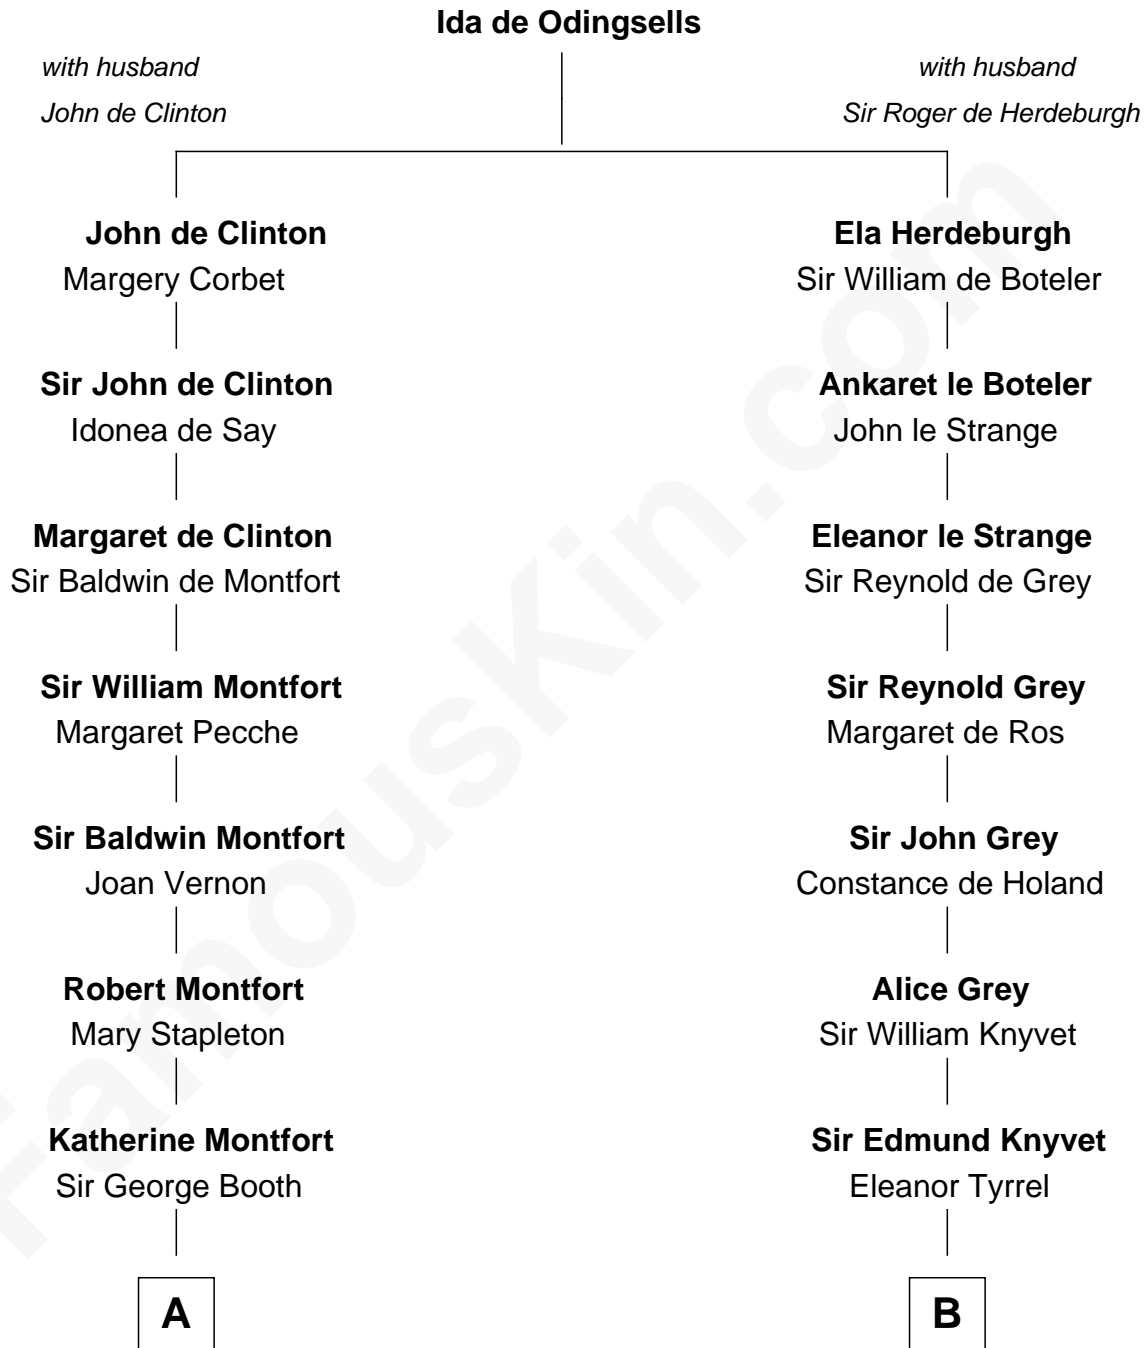

FamousKin.com

Relationship Chart of

Christian Herter

59th Governor of Massachusetts

18th cousin 3 times removed of

Horace Gray

U.S. Supreme Court Justice

C

Sarah Fiske
Erastus Miles

Archibald Miles
Mary Treese

Mary Miles
Christian Herter

Albert Herter
Adele McGinnis

Christian Herter
59th Governor of Massachusetts

D

Horace Gray
Harriet Upham

Horace Gray
U.S. Supreme Court Justice