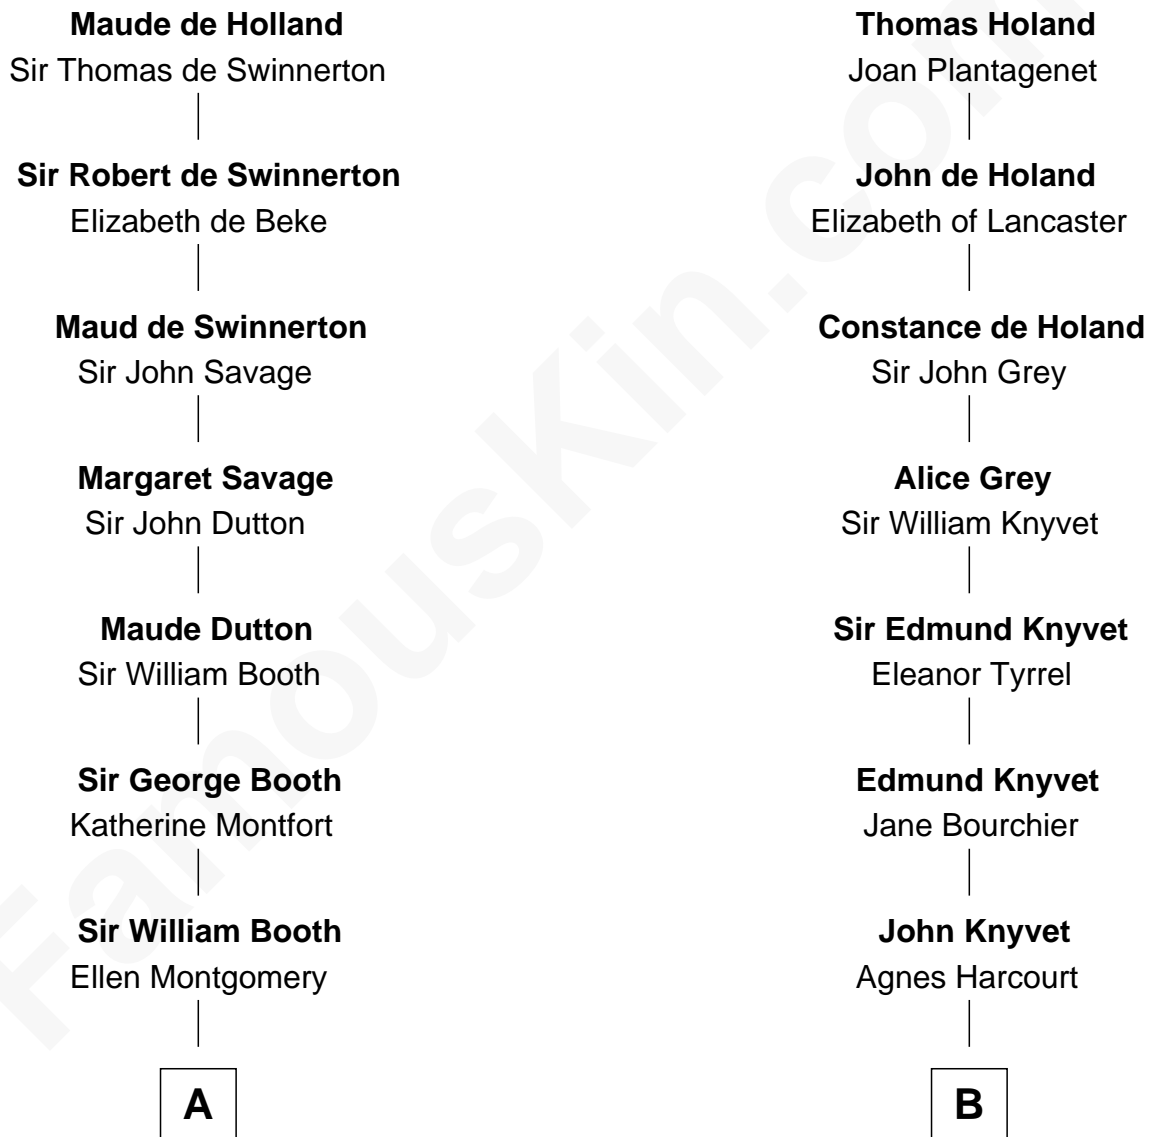

FamousKin.com Relationship Chart of

Christian Herter

59th Governor of Massachusetts

16th cousin 4 times removed of

Horace Gray

U.S. Supreme Court Justice

Sir Robert de Holland

Maude la Zouche

C

—
Archibald Miles

Mary Treese

—
Mary Miles

Christian Herter

—
Albert Herter

Adele McGinnis

—
Christian Herter

59th Governor of Massachusetts

FamousKin.com