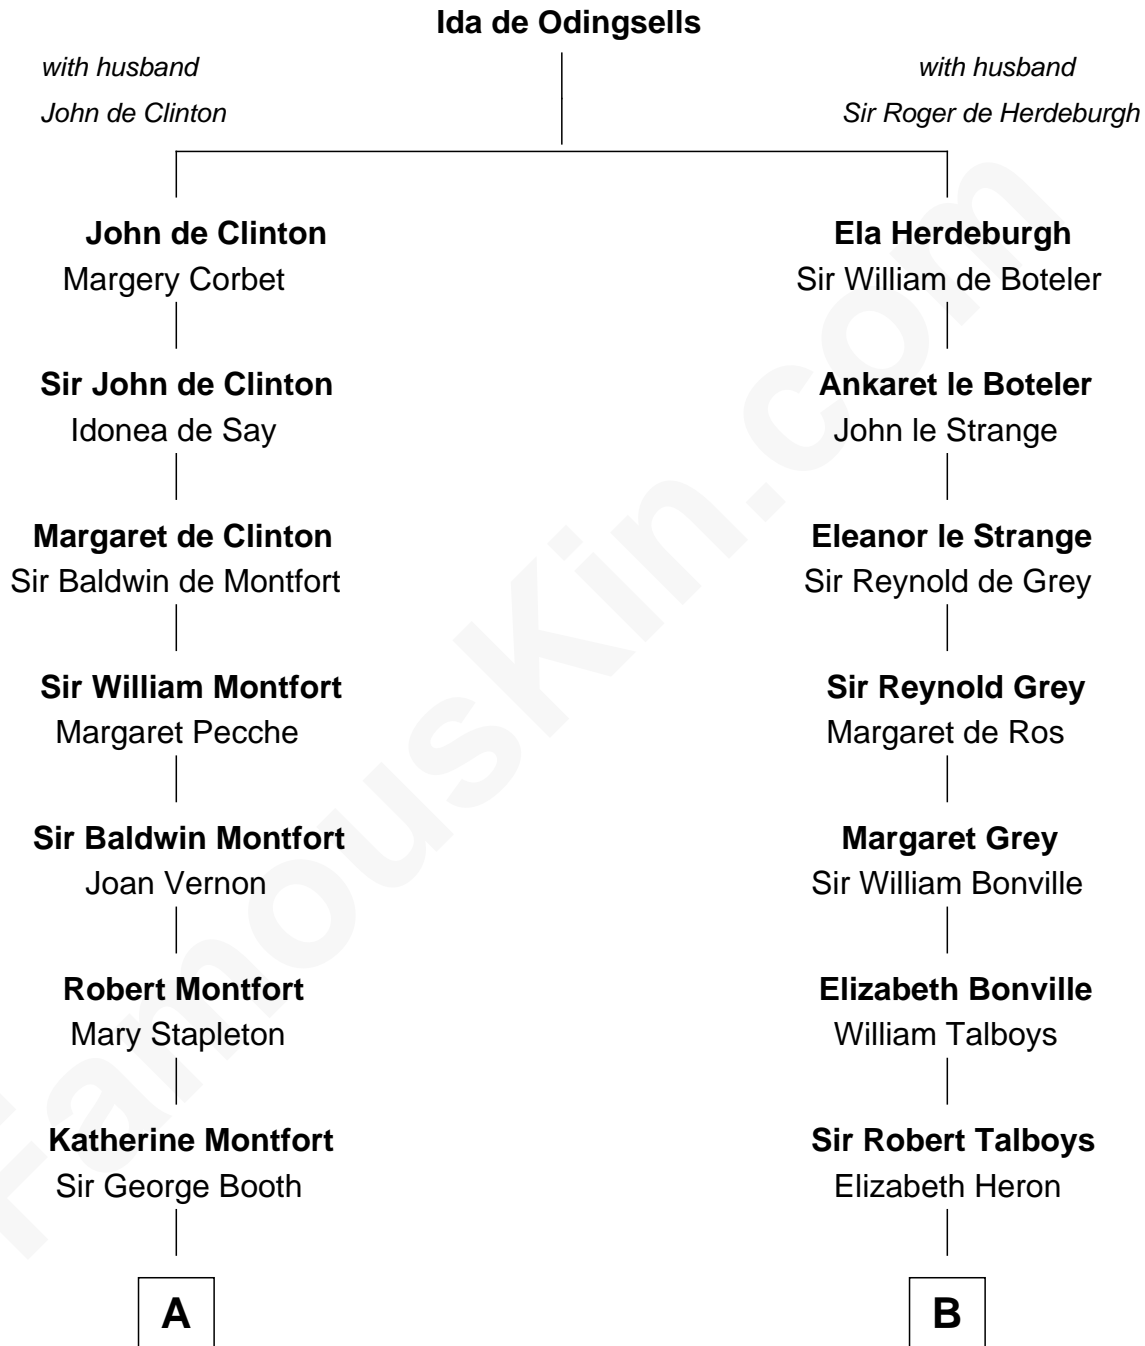

FamousKin.com

Relationship Chart of

Christian Herter

59th Governor of Massachusetts

20th cousin 1 time removed of

General George S. Patton

U.S. Army - World War II

C

Sarah Fiske
Erastus Miles

Archibald Miles
Mary Treese

Mary Miles
Christian Herter

Albert Herter
Adele McGinnis

Christian Herter
59th Governor of Massachusetts

D

Susanna Thompson Thorton
Andrew Glassell

Susan Thornton Glassell
George Smith Patton