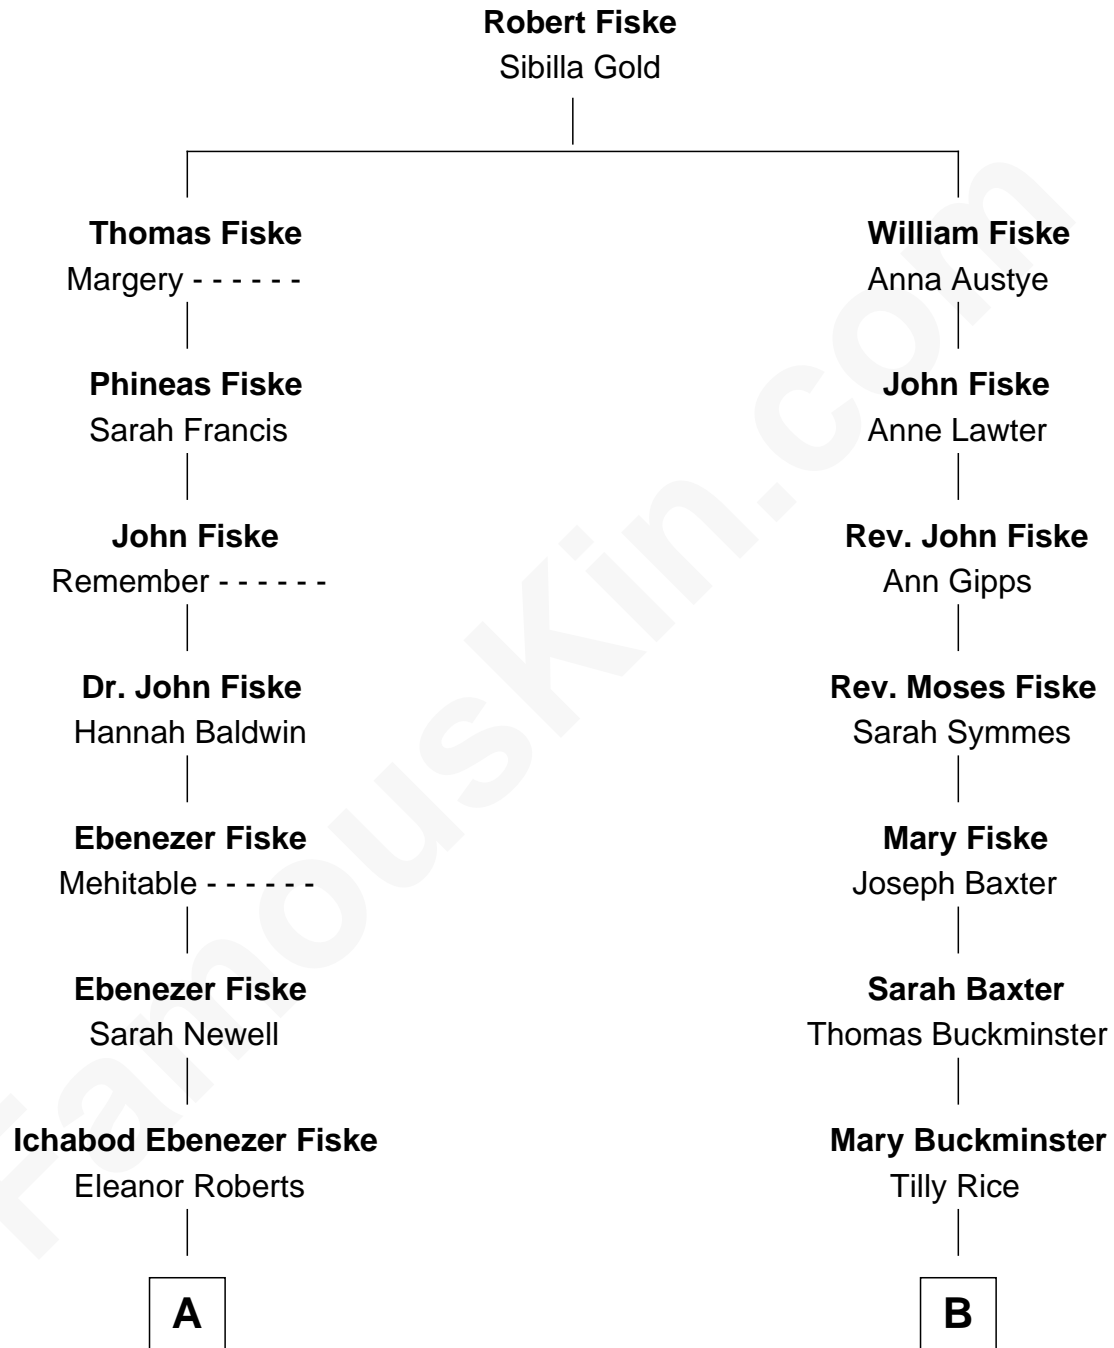

## Relationship Chart of

### Christian Herter

59th Governor of Massachusetts

10th cousin 1 time removed of

**Edgar Rice Burroughs**

Author of Tarzan and John Carter

**A**

**Sarah Fiske**  
Erastus Miles

**Archibald Miles**  
Mary Treese

**Mary Miles**  
Christian Herter

**Albert Herter**  
Adele McGinnis

**Christian Herter**  
*59th Governor of Massachusetts*

**B**

**Thomas Rice**  
Sally Makepiece

**Mary Rice**  
Abner Tyler Burroughs

**George Tyler Burroughs**  
Mary Evaline Zieger